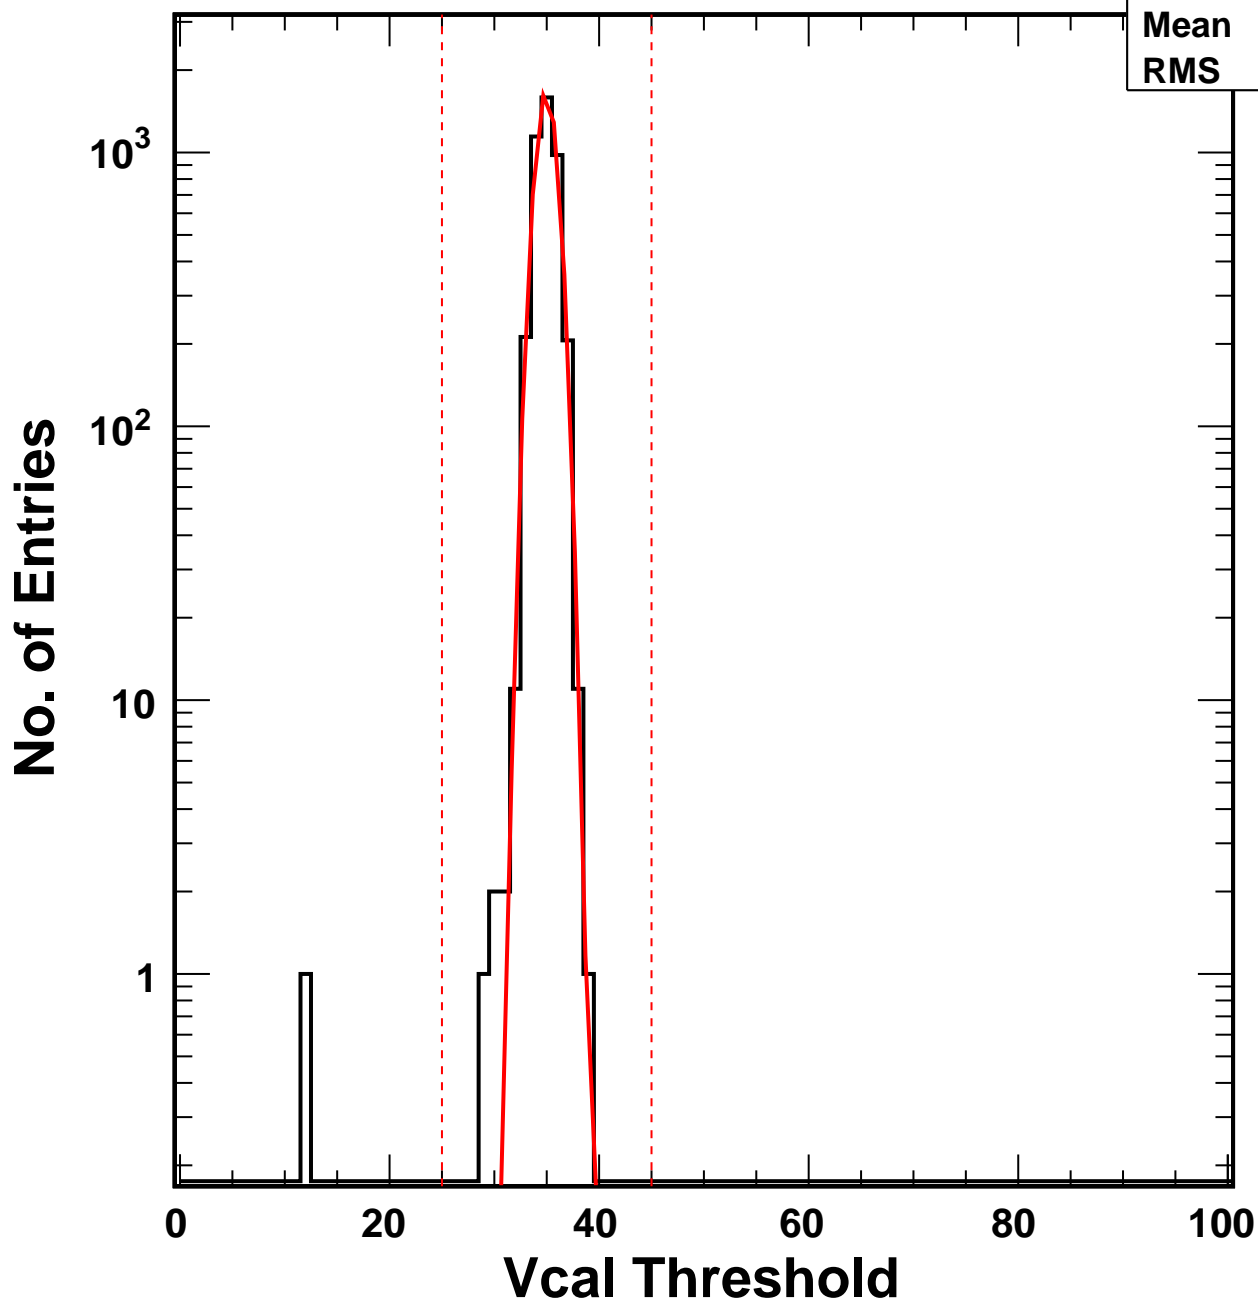

Vcal Threshold Trimmed

VcalThresholdTrimmed_438

Entries 4160

Mean 34.95

RMS 1.057