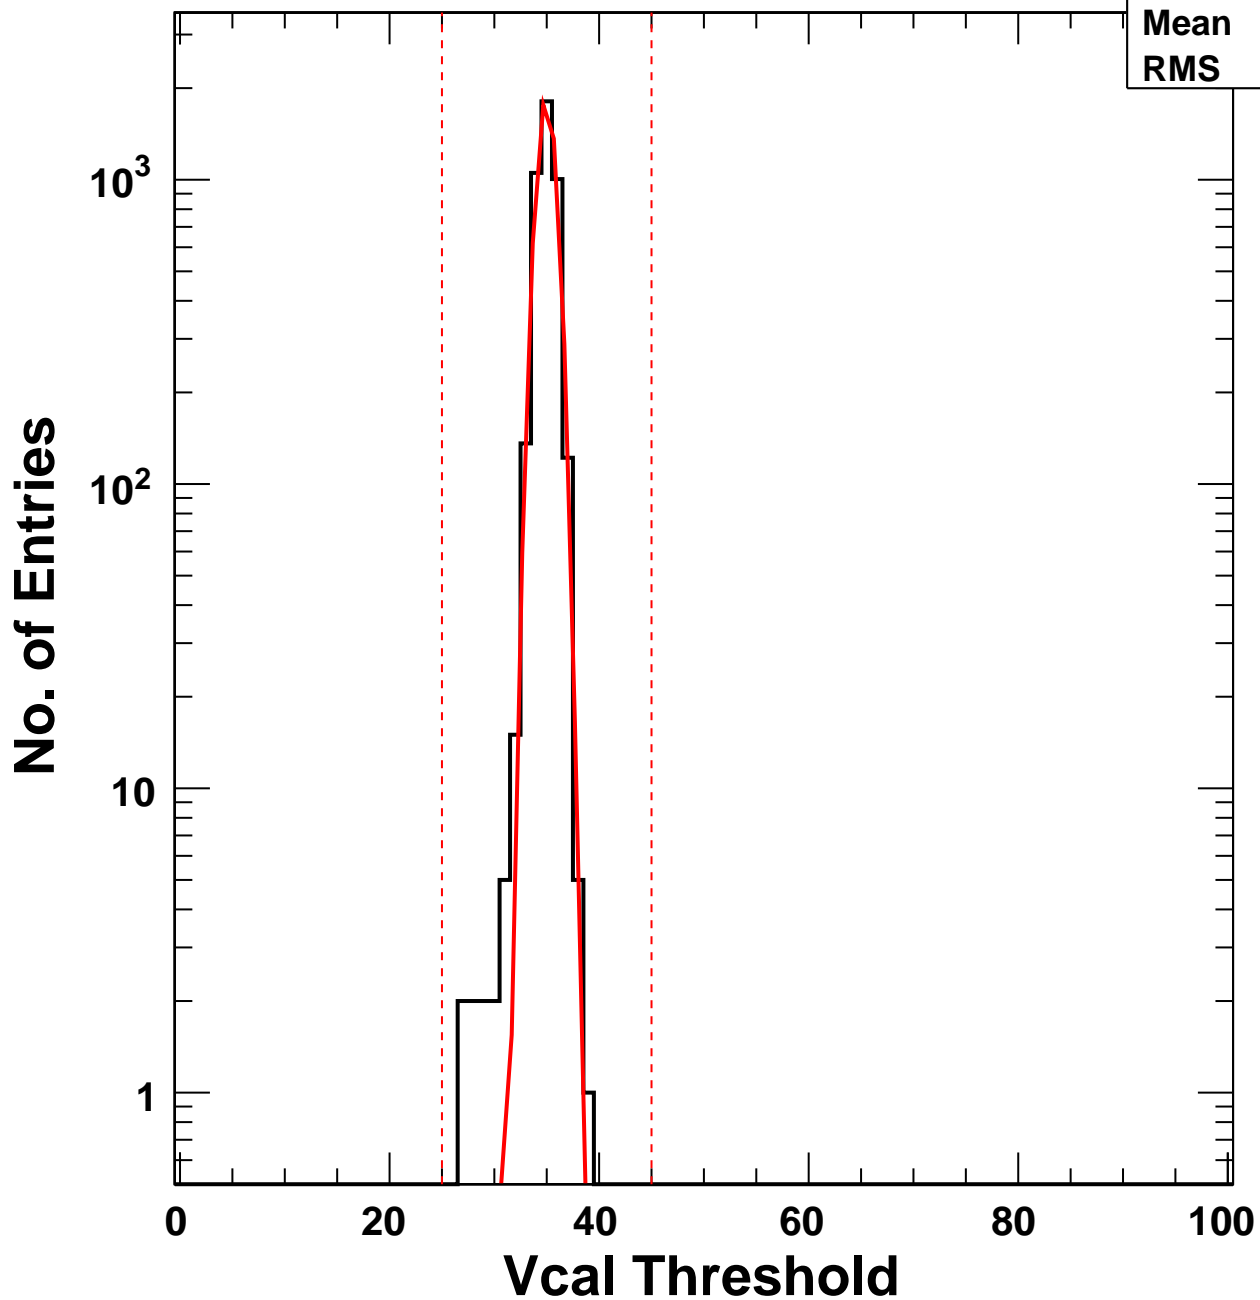

Vcal Threshold Trimmed

VcalThresholdTrimmed_1701	
Entries	4160
Mean	34.96
RMS	0.9439