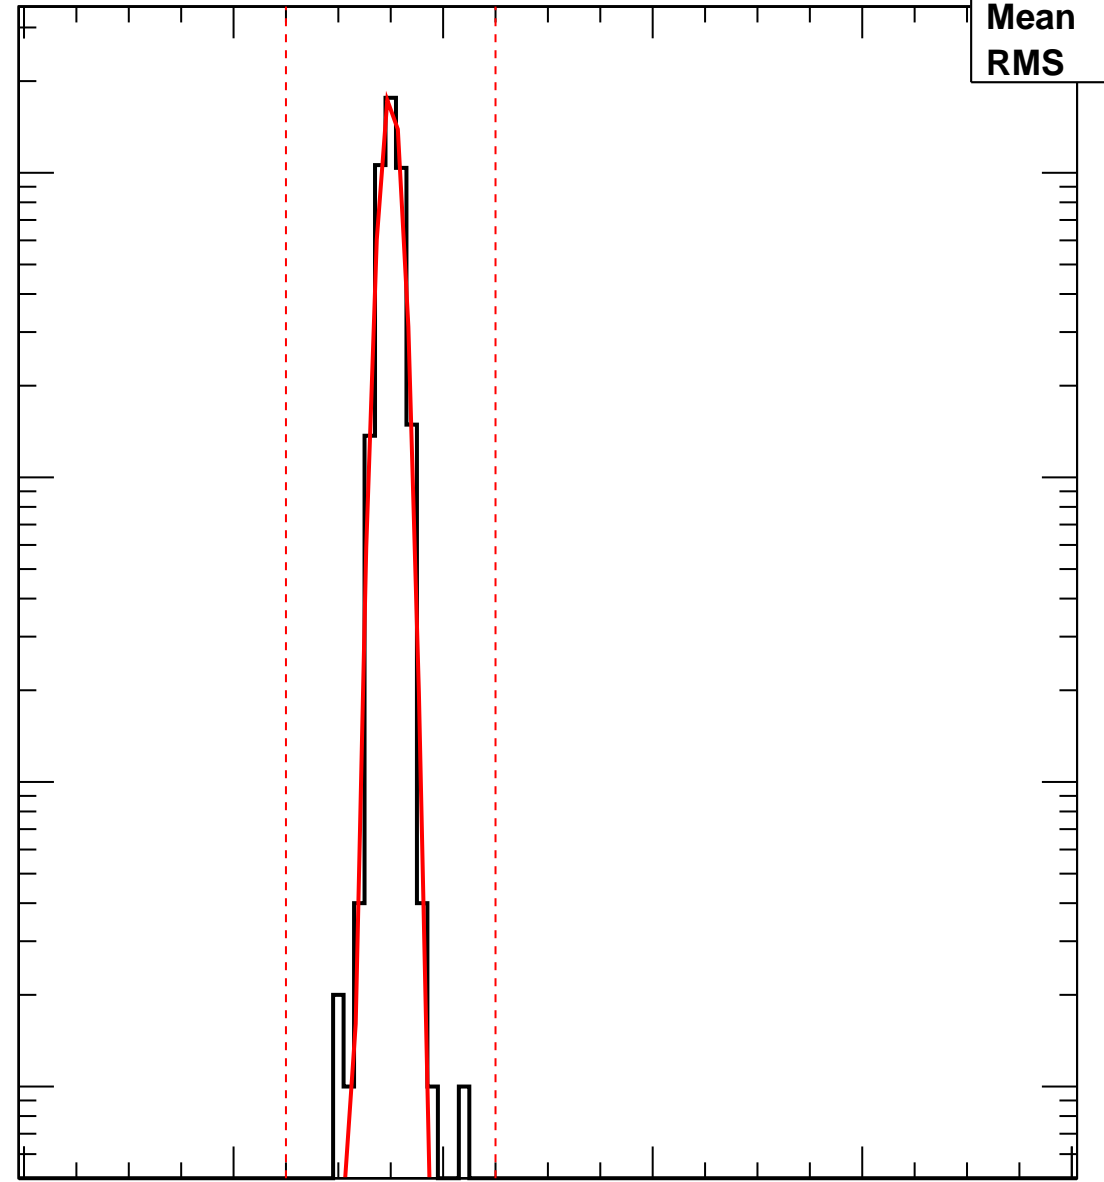

# Vcal Threshold Trimmed

VcalThresholdTrimmed\_2173

<b>Entries</b>	<b>4160</b>
<b>Mean</b>	<b>35</b>
<b>RMS</b>	<b>0.91</b>

No. of Entries

10<sup>3</sup>  
10<sup>2</sup>  
10  
1

0 20 40 60 80 100

Vcal Threshold