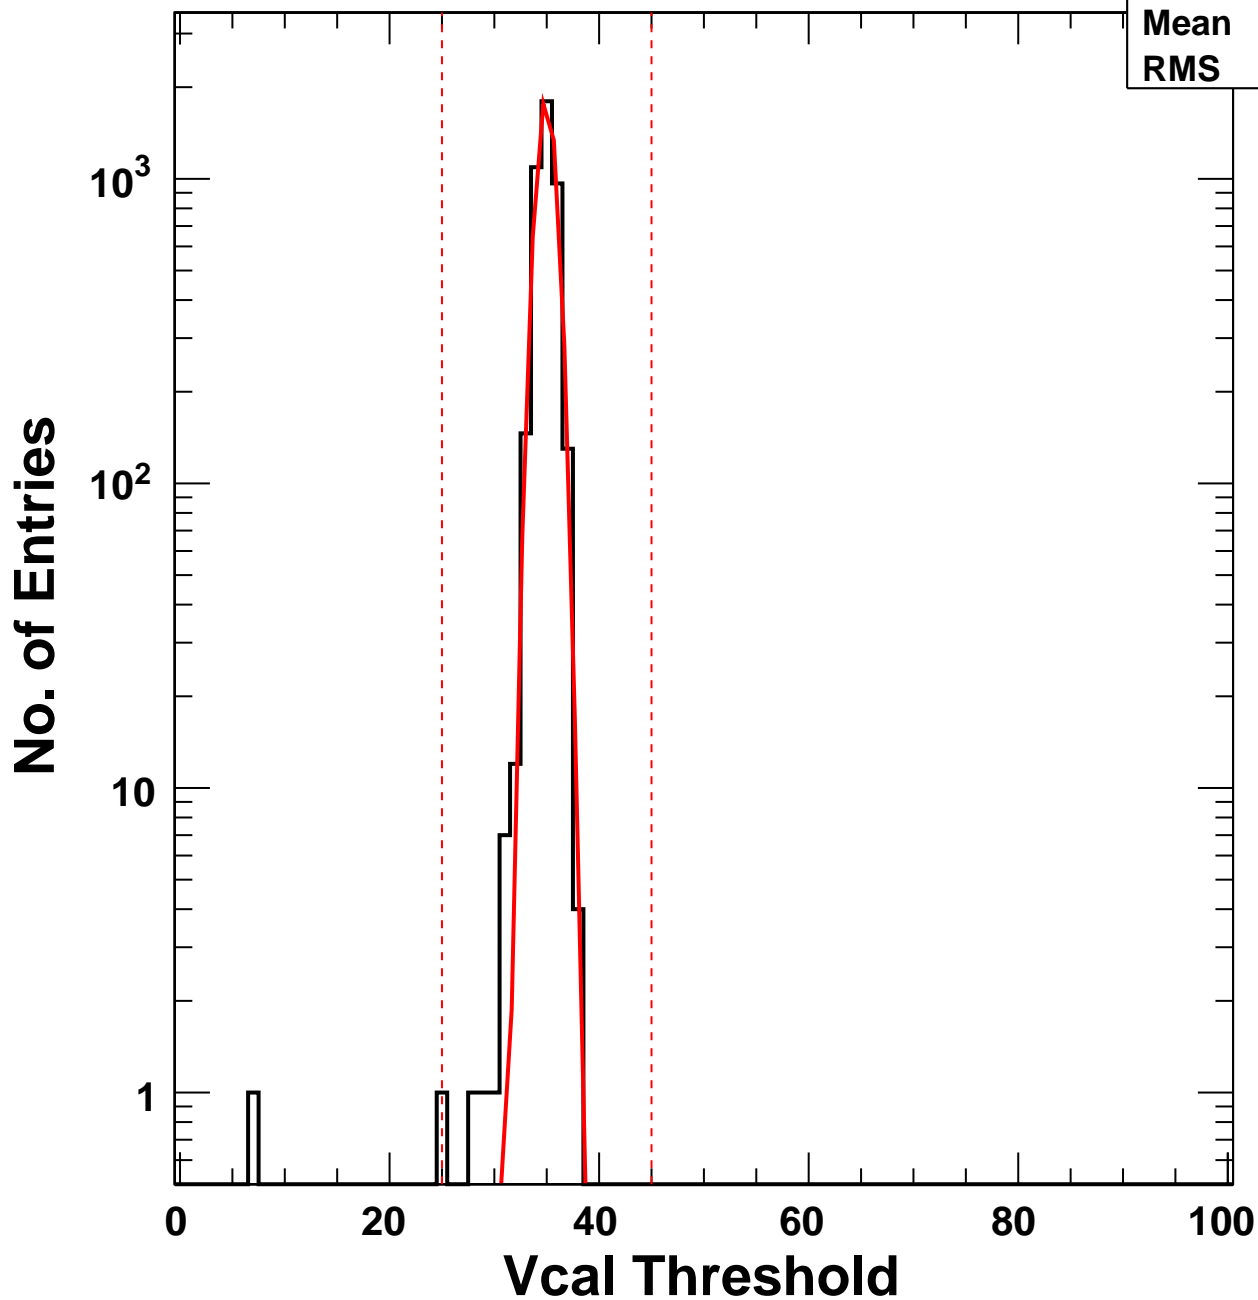

Vcal Threshold Trimmed

VcalThresholdTrimmed_1331	
Entries	4160
Mean	34.94
RMS	1.028