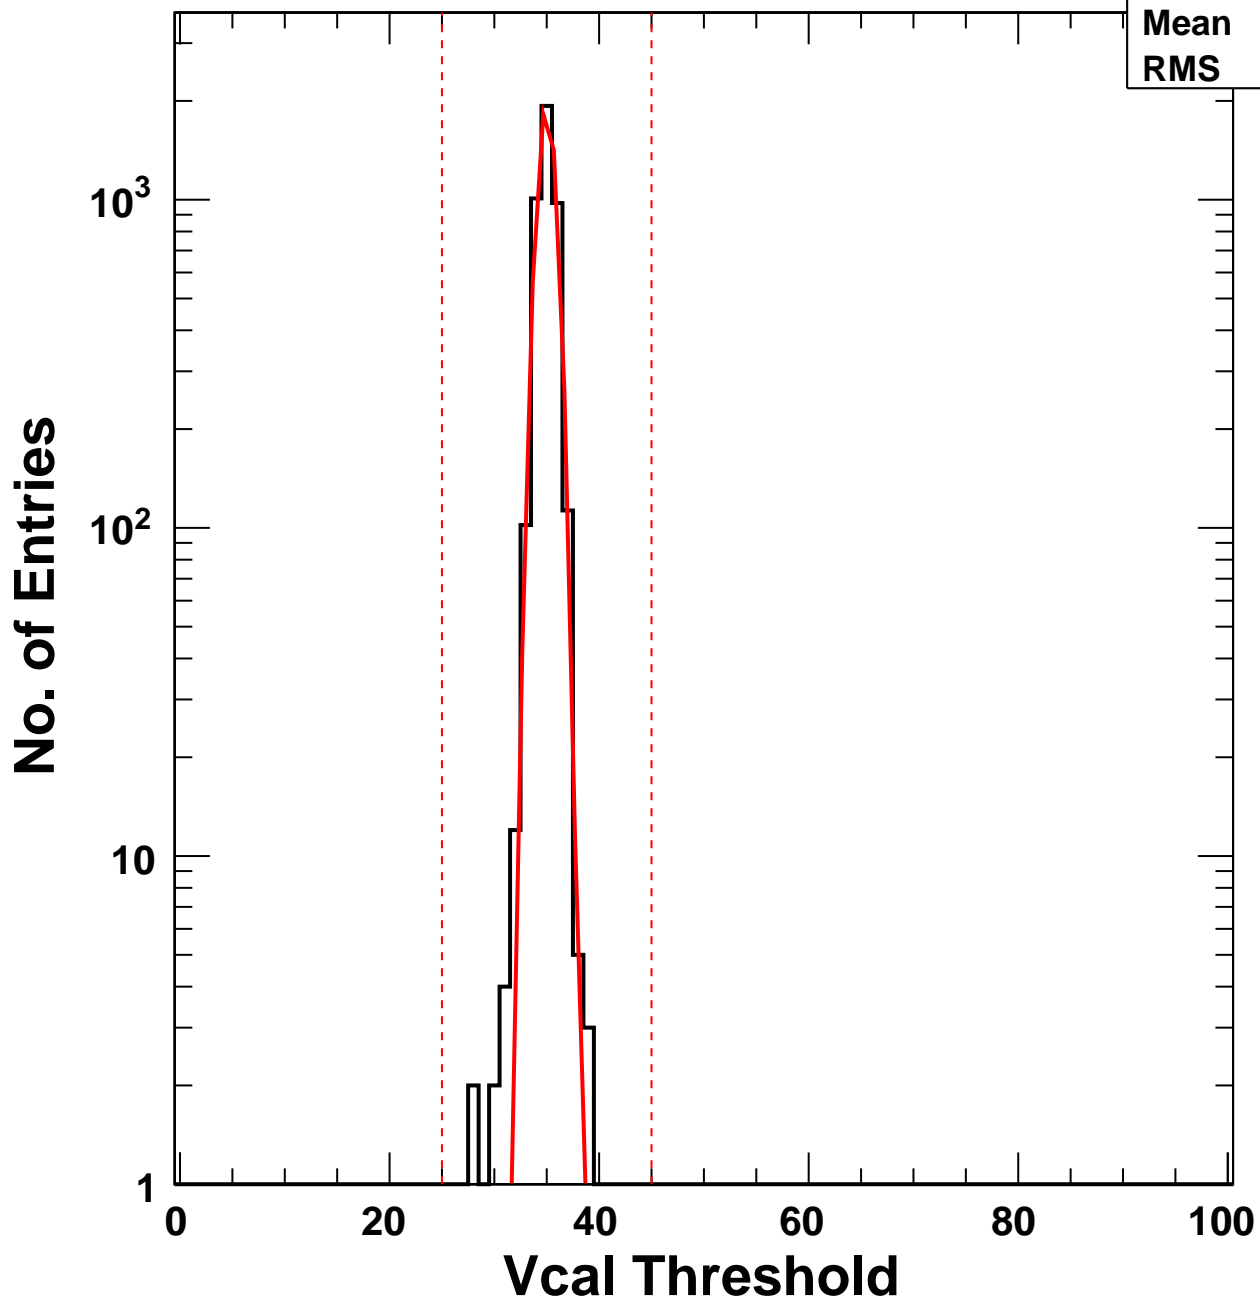

# Vcal Threshold Trimmed

VcalThresholdTrimmed_2544	
Entries	4160
Mean	34.99
RMS	0.885