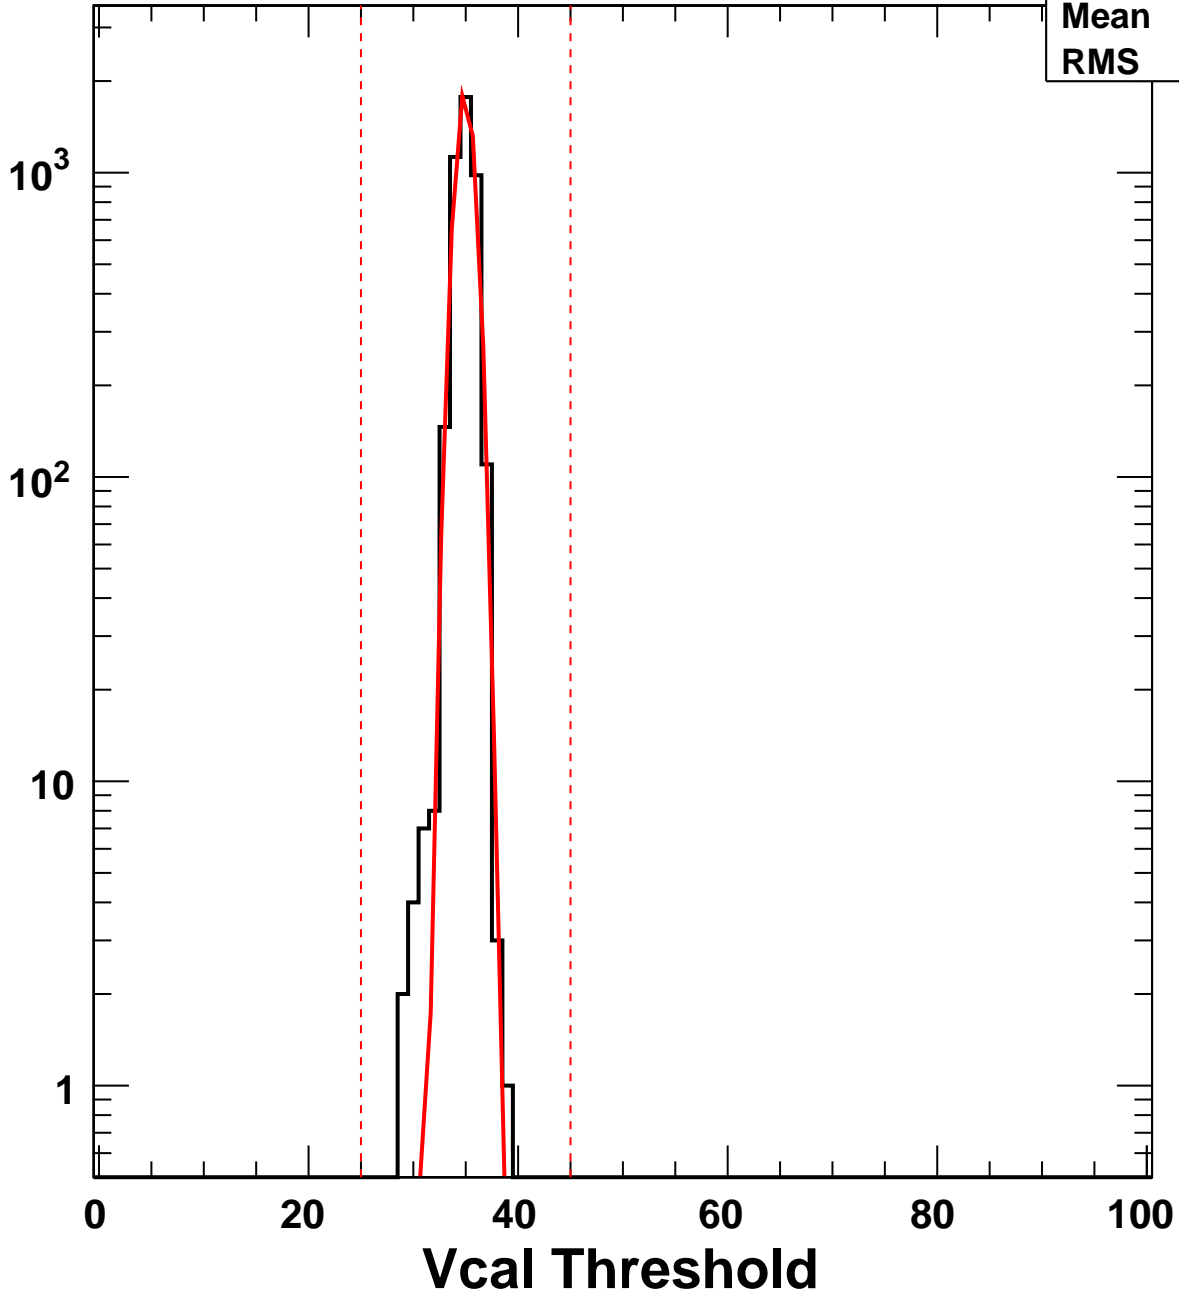

Vcal Threshold Trimmed

VcalThresholdTrimmed_1225

Entries	4160
Mean	34.93
RMS	0.9186

No. of Entries

Vcal Threshold