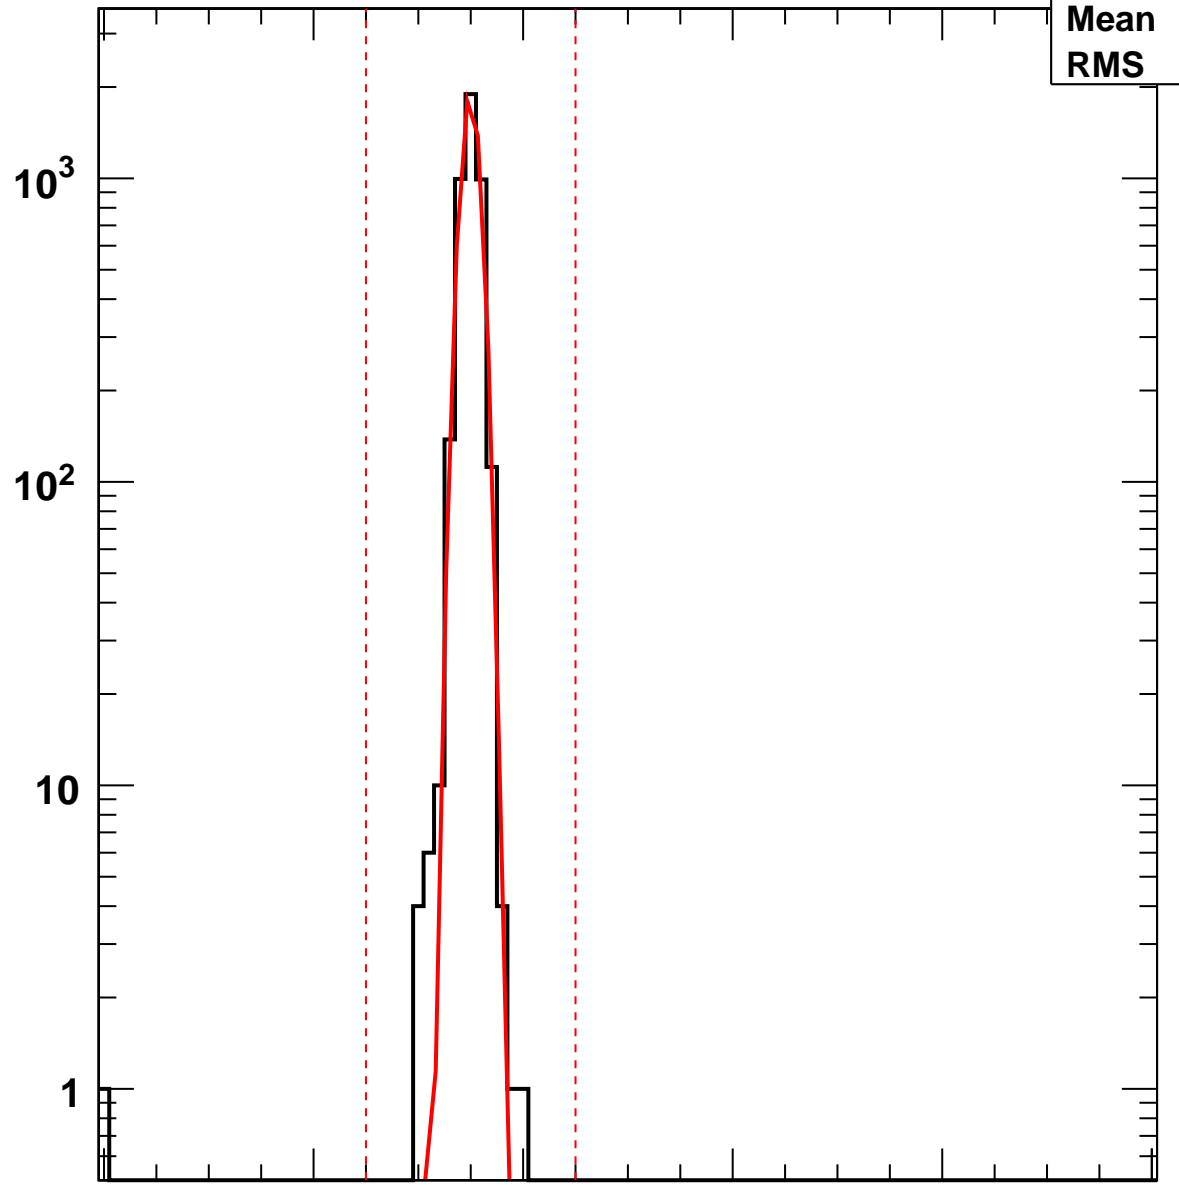

# Vcal Threshold Trimmed

VcalThresholdTrimmed\_1596

<b>Entries</b>	<b>4160</b>
<b>Mean</b>	<b>34.97</b>
<b>RMS</b>	<b>1.048</b>

No. of Entries

0 20 40 60 80 100

Vcal Threshold