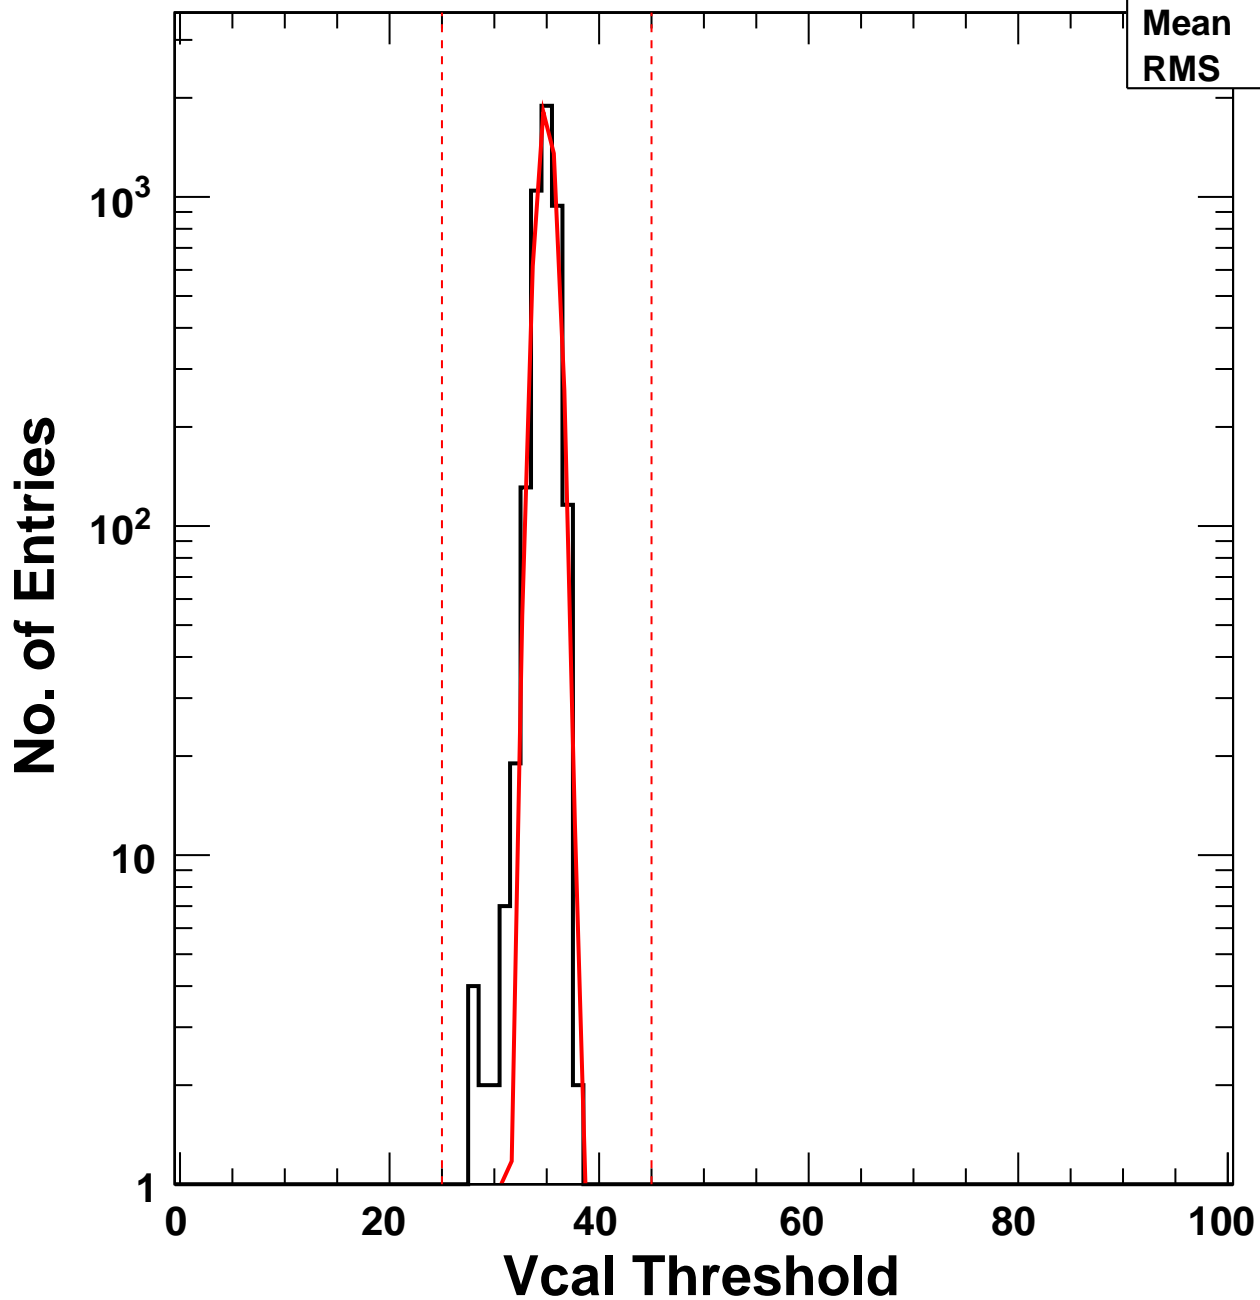

Vcal Threshold Trimmed

VcalThresholdTrimmed_1802

Entries	4160
Mean	34.94
RMS	0.9271