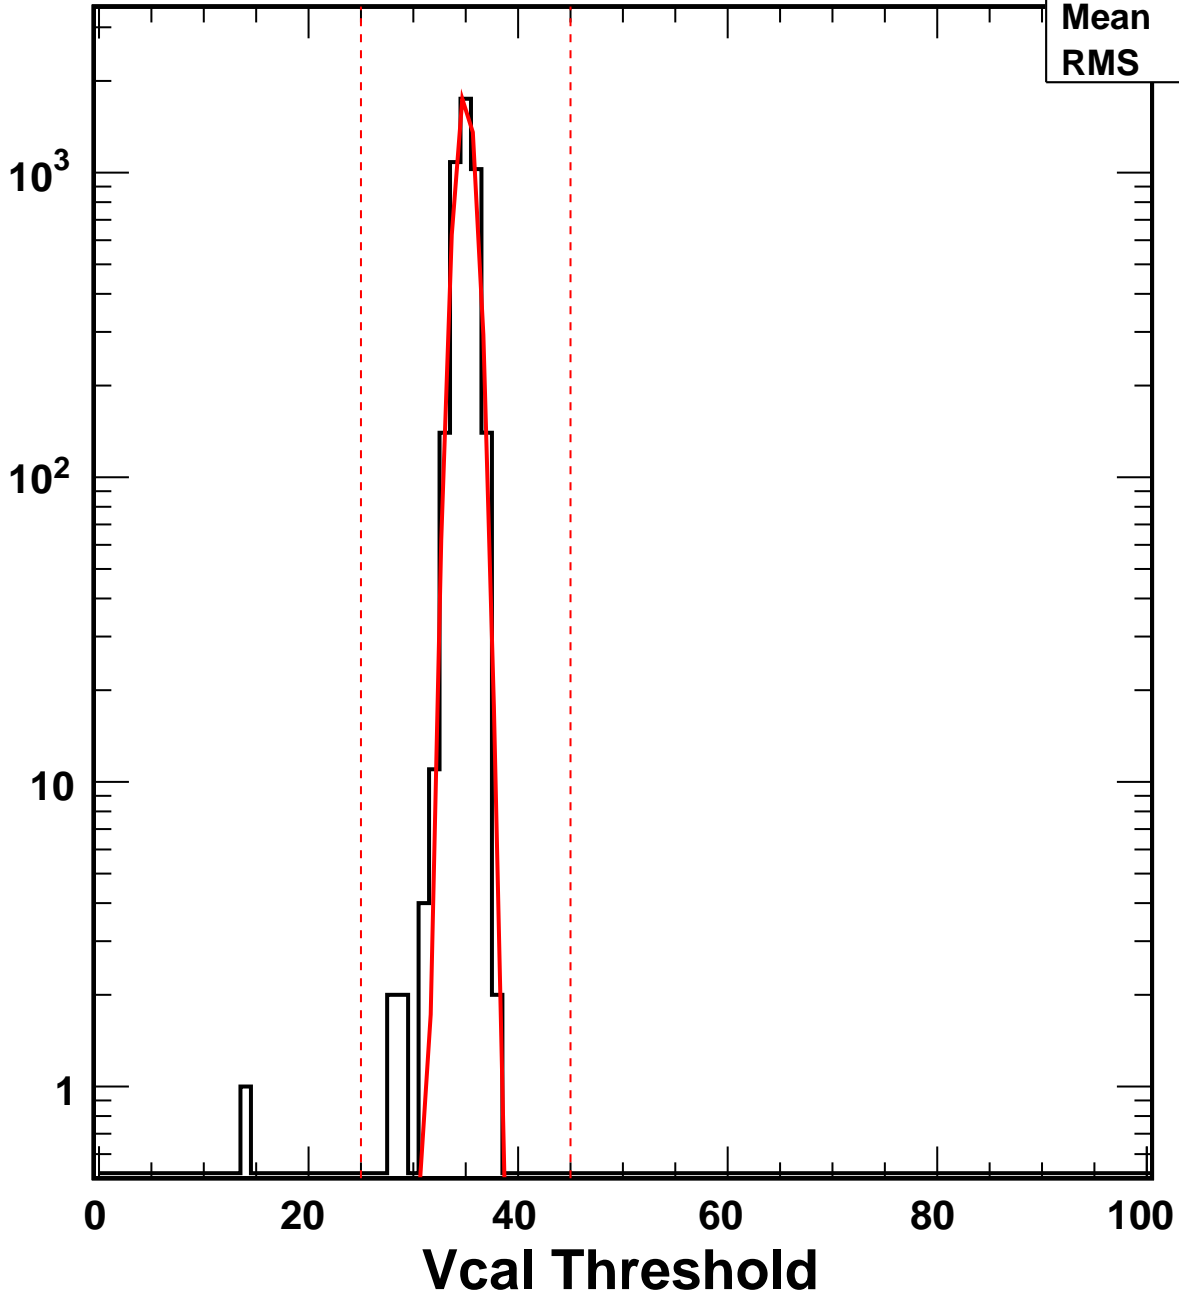

Vcal Threshold Trimmed

No. of Entries

VcalThresholdTrimmed_703

Entries 4160

Mean 34.96

RMS 0.9826

Vcal Threshold