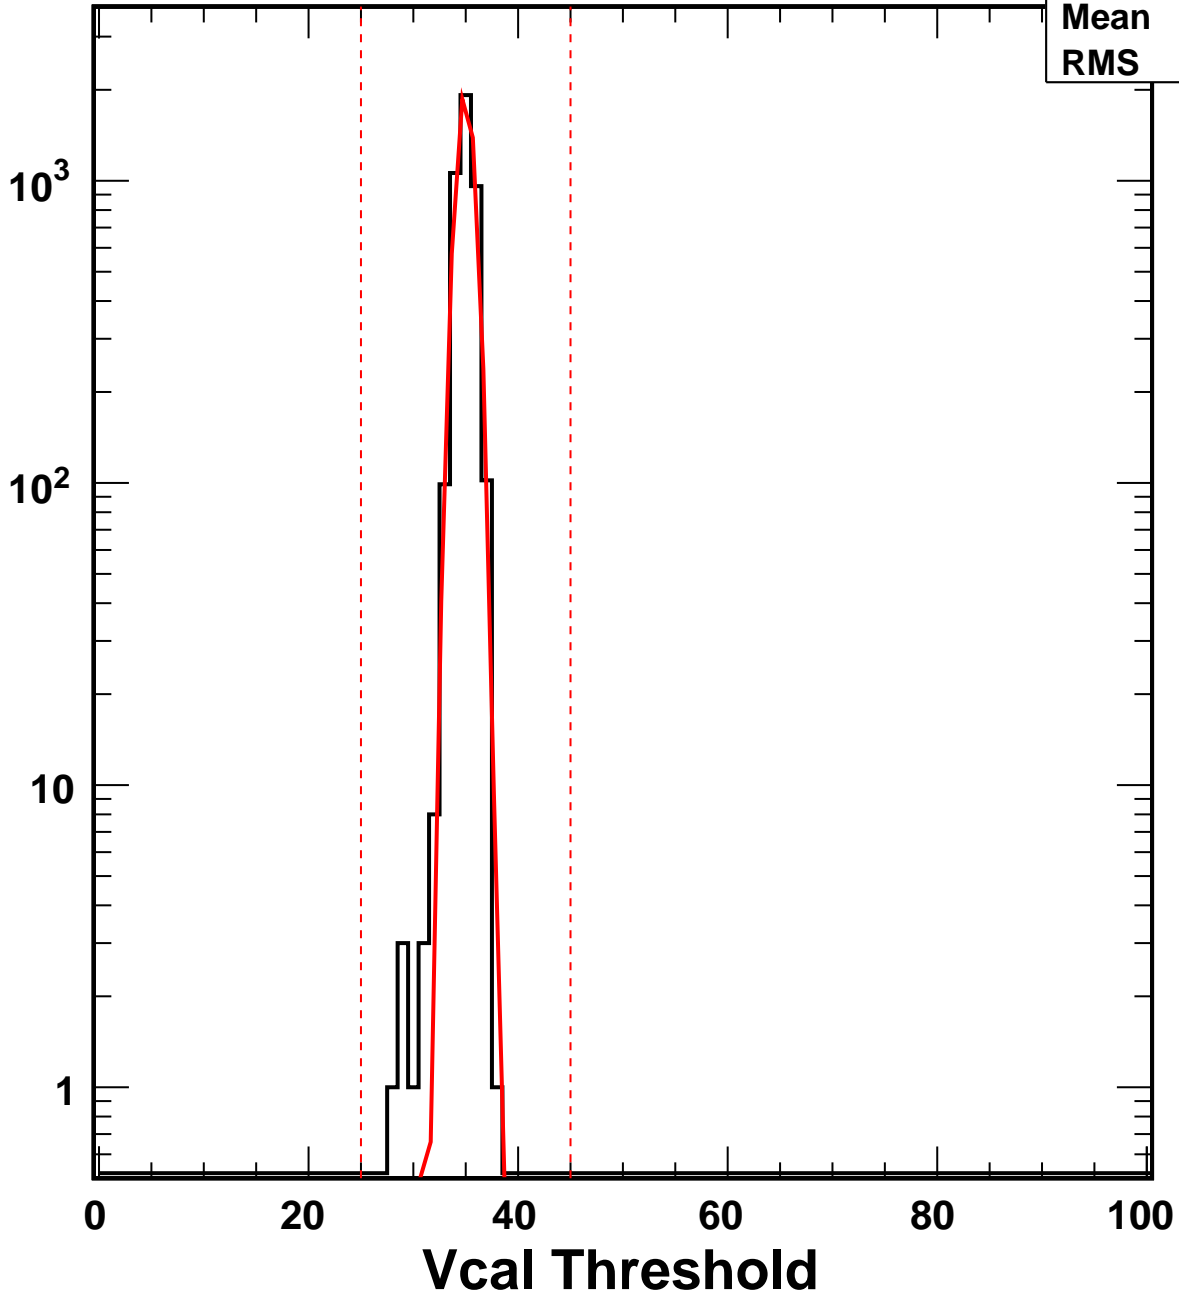

Vcal Threshold Trimmed

No. of Entries

VcalThresholdTrimmed_14

Entries 4160

Mean 34.96

RMS 0.8674

Vcal Threshold