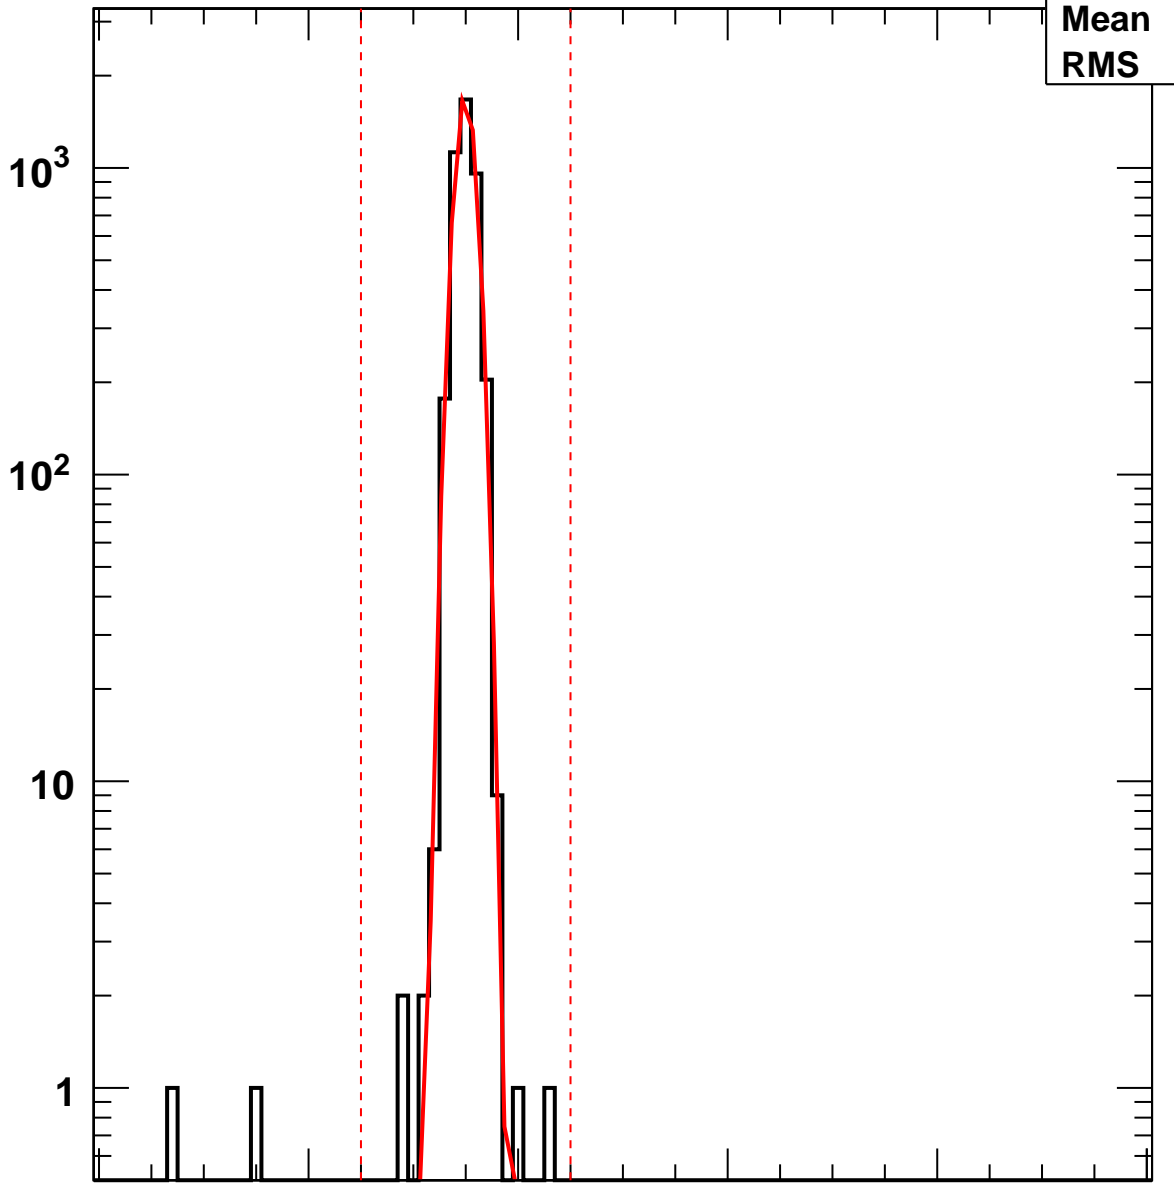

Vcal Threshold Trimmed

No. of Entries

VcalThresholdTrimmed_2067

Entries 4160

Mean 34.96

RMS 1.109

0 20 40 60 80 100

Vcal Threshold