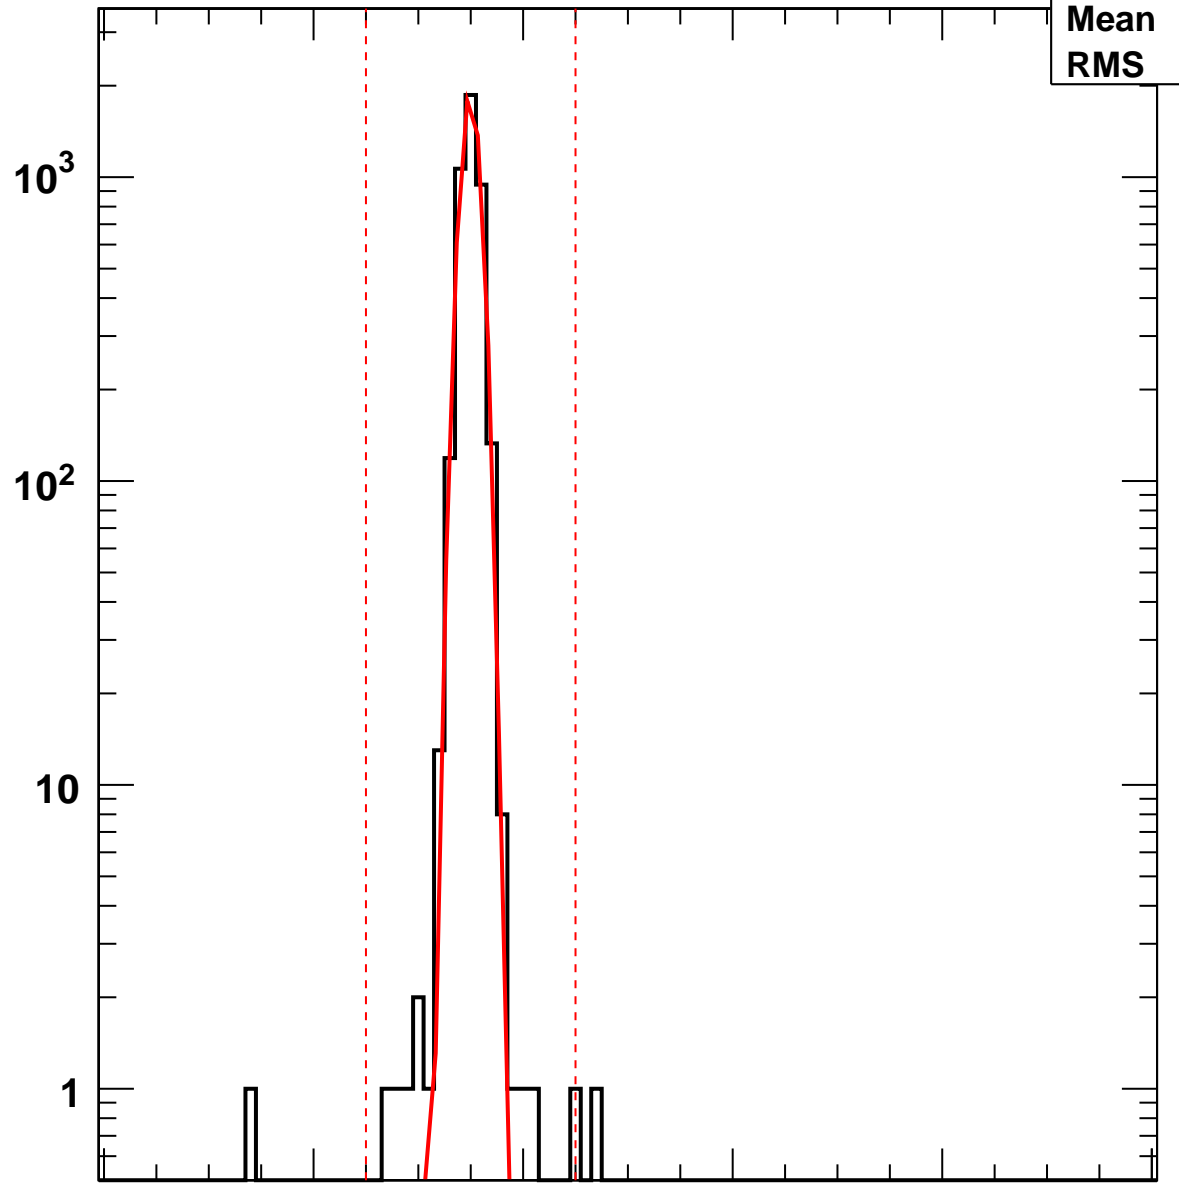

Vcal Threshold Trimmed

VcalThresholdTrimmed_1172

| | |
|----------------|--------------|
| Entries | 4160 |
| Mean | 34.97 |
| RMS | 1.003 |

No. of Entries

0 20 40 60 80 100

Vcal Threshold