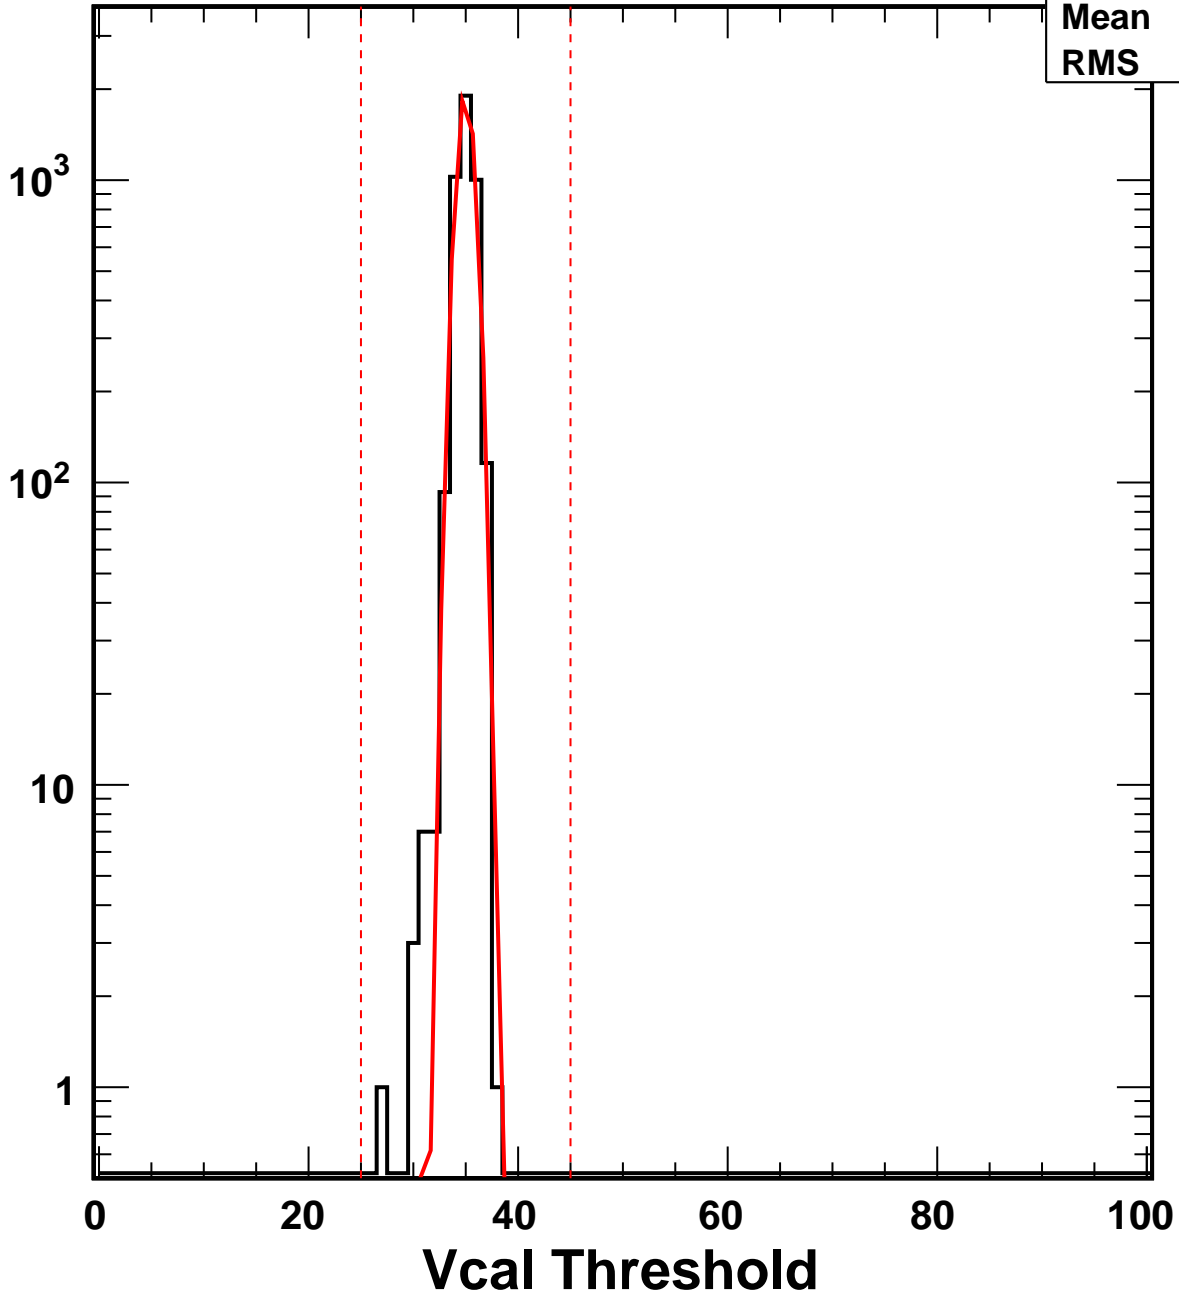

Vcal Threshold Trimmed

No. of Entries

VcalThresholdTrimmed_14

Entries 4160

Mean 34.99

RMS 0.8753

Vcal Threshold