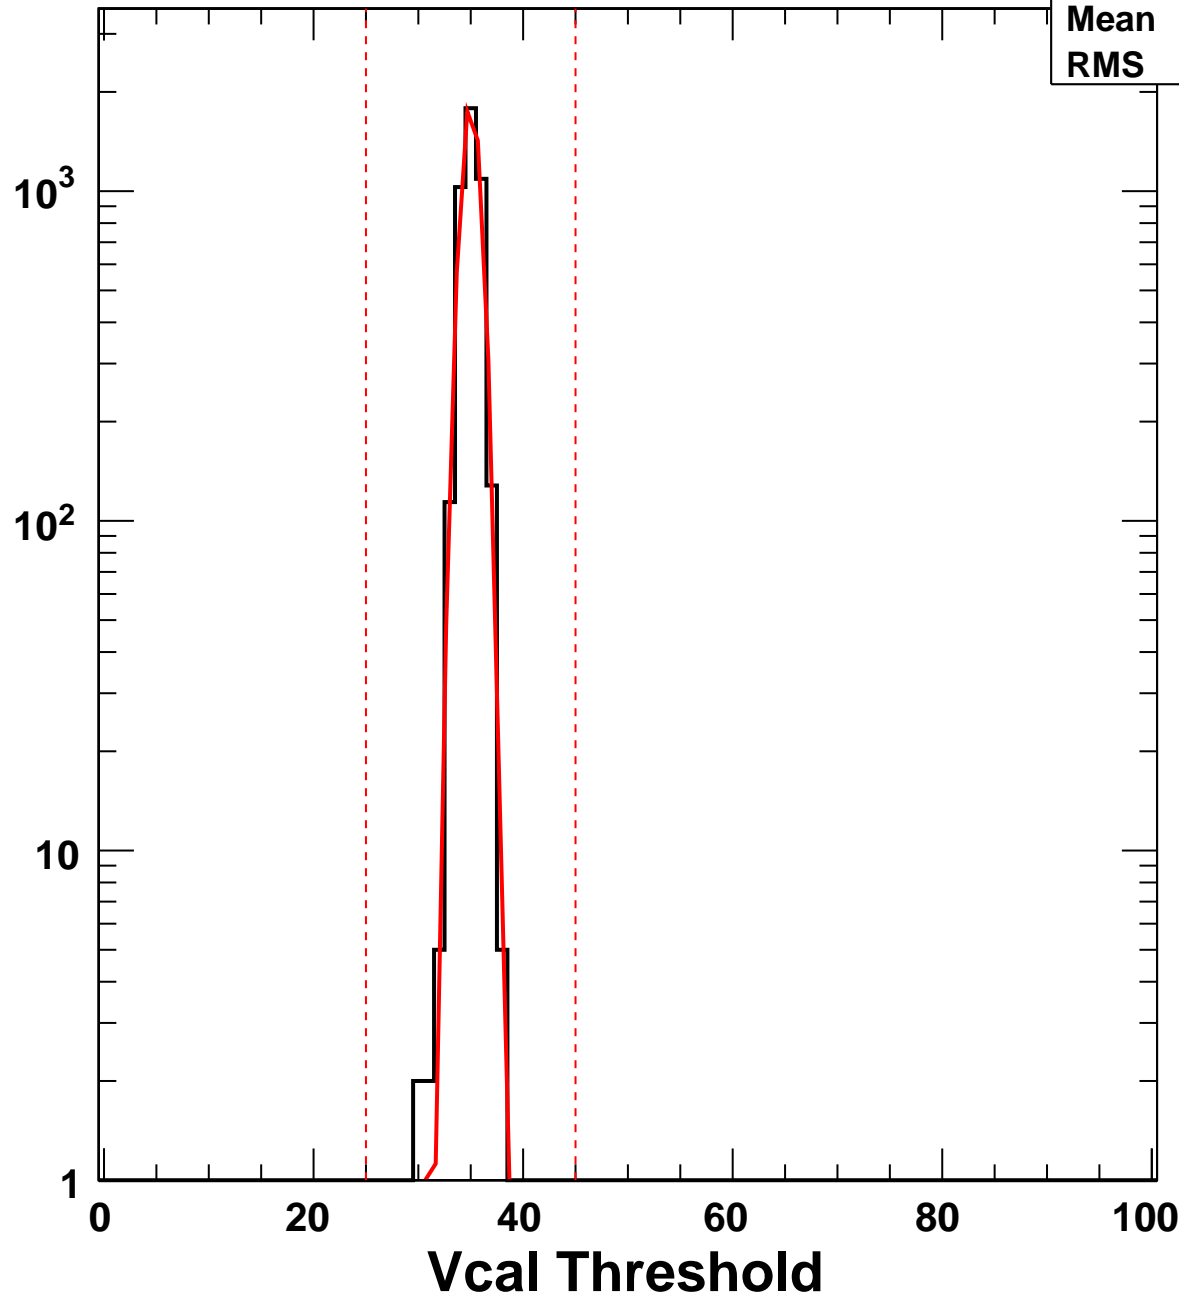

Vcal Threshold Trimmed

VcalThresholdTrimmed_1225

Entries	4160
Mean	35.02
RMS	0.8849

No. of Entries

1

10³

10²

10

0

20

Vcal Threshold

60

80

100