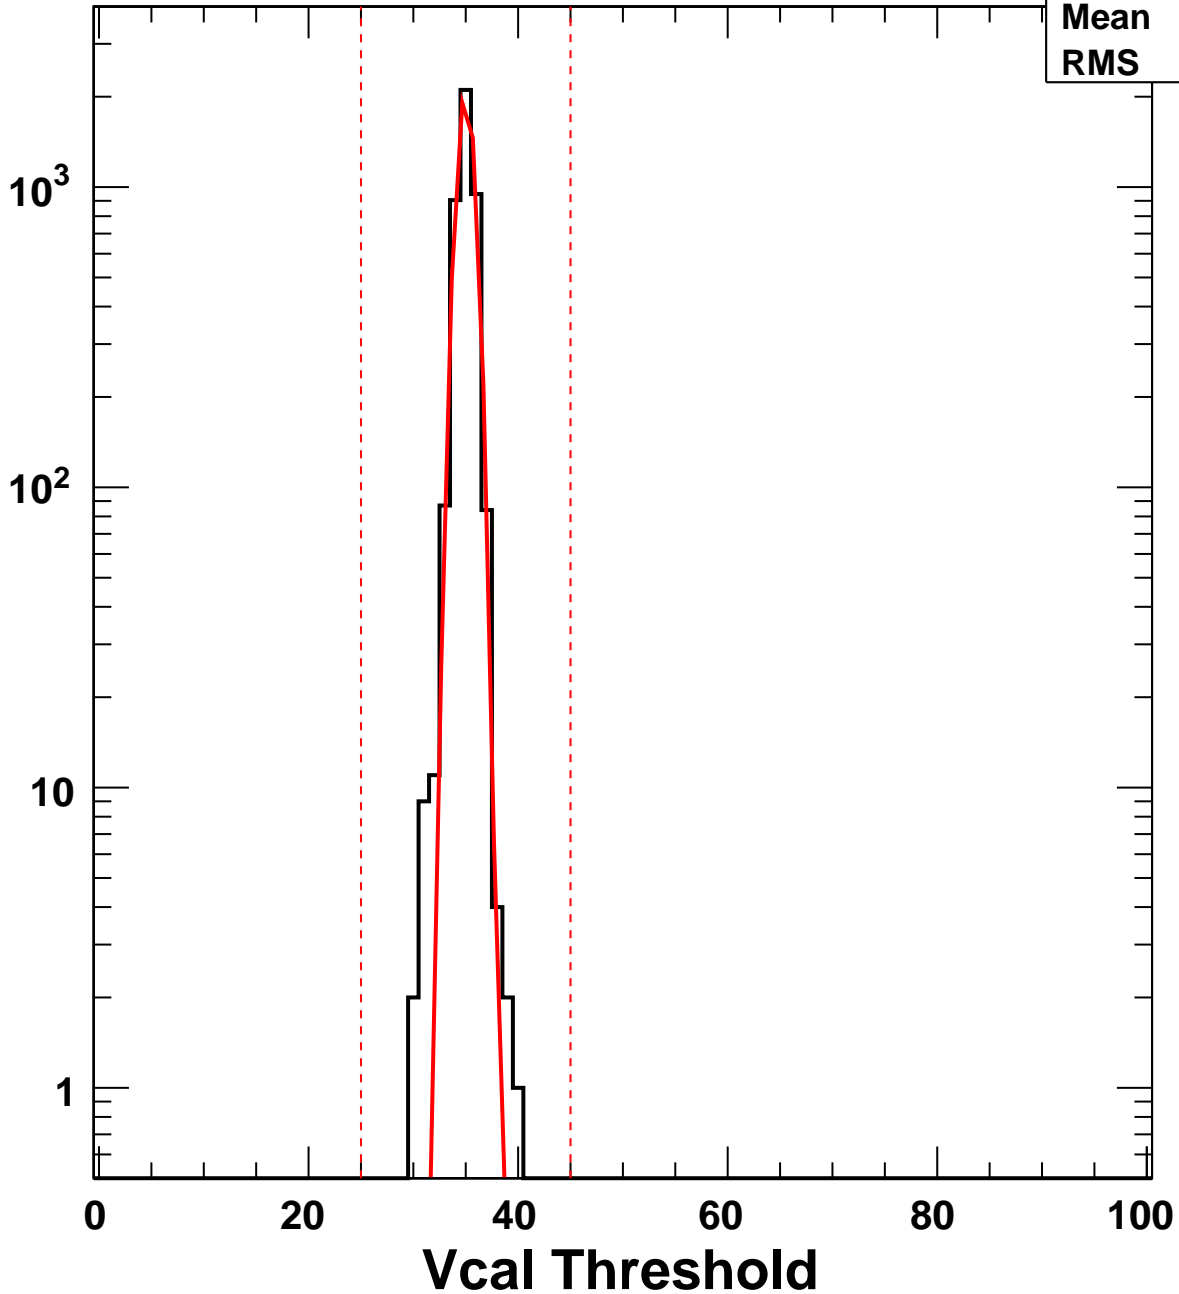

Vcal Threshold Trimmed

VcalThresholdTrimmed_1119

Entries	4160
Mean	35
RMS	0.8382

No. of Entries

Vcal Threshold