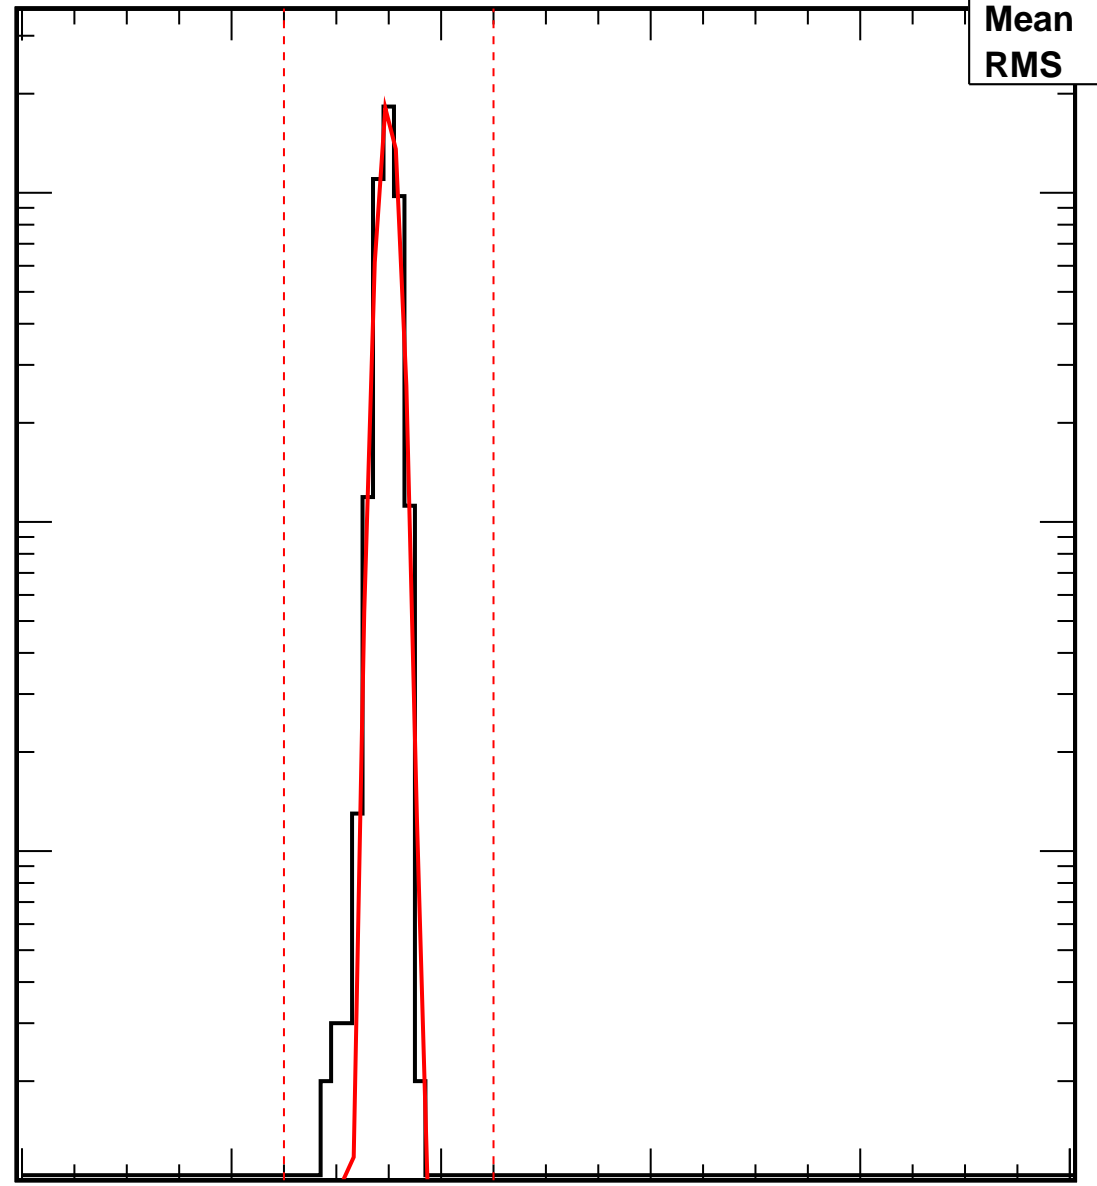

Vcal Threshold Trimmed

No. of Entries

VcalThresholdTrimmed_67

Entries 4160

Mean 34.95

RMS 0.8935

10^3

10^2

10

1

0

20

Vcal Threshold

60

80

100