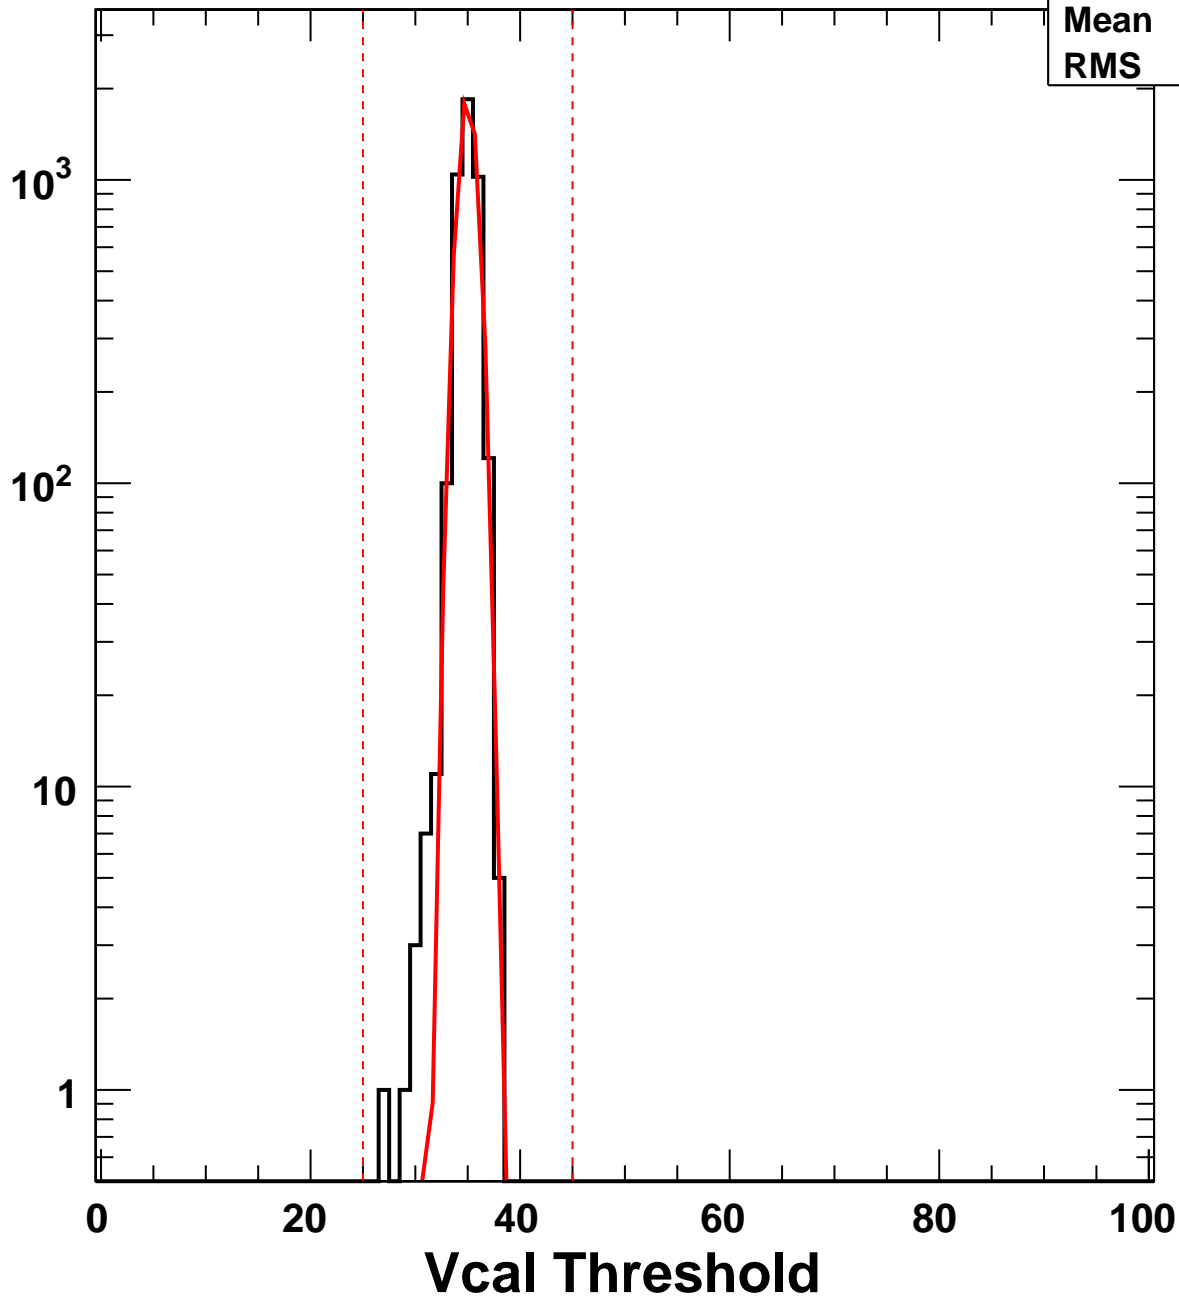

Vcal Threshold Trimmed

No. of Entries

VcalThresholdTrimmed_906

Entries 4160

Mean 34.99

RMS 0.9014