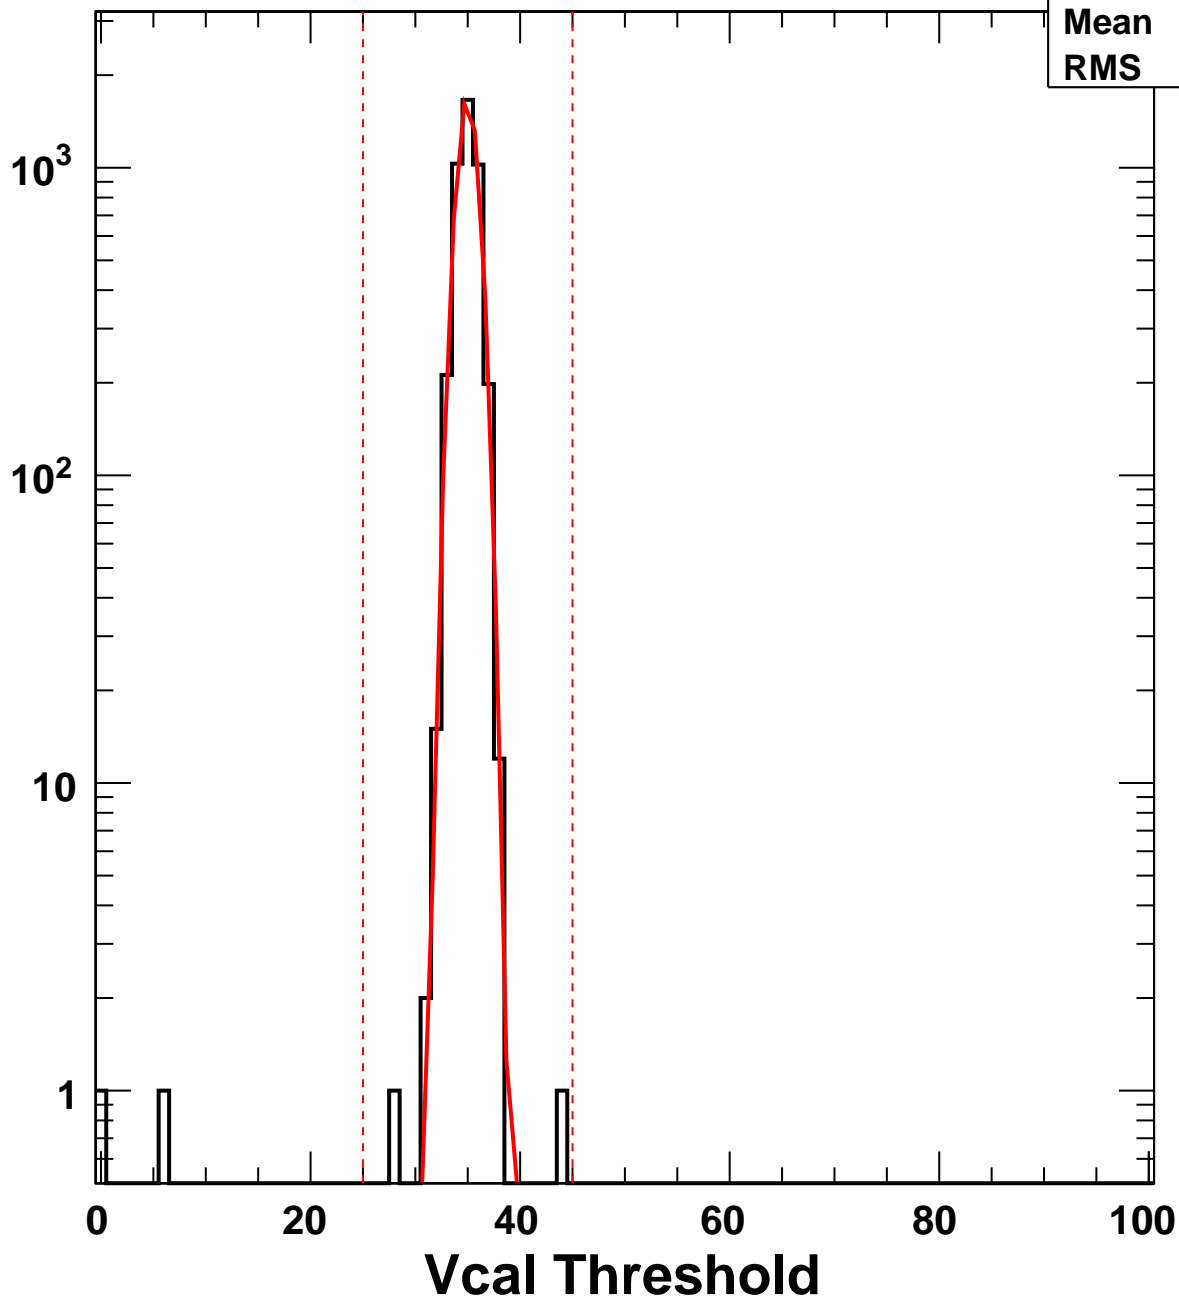

# Vcal Threshold Trimmed

No. of Entries

| VcalThresholdTrimmed_4315 |       |
|---------------------------|-------|
| Entries                   | 4160  |
| Mean                      | 34.97 |
| RMS                       | 1.217 |