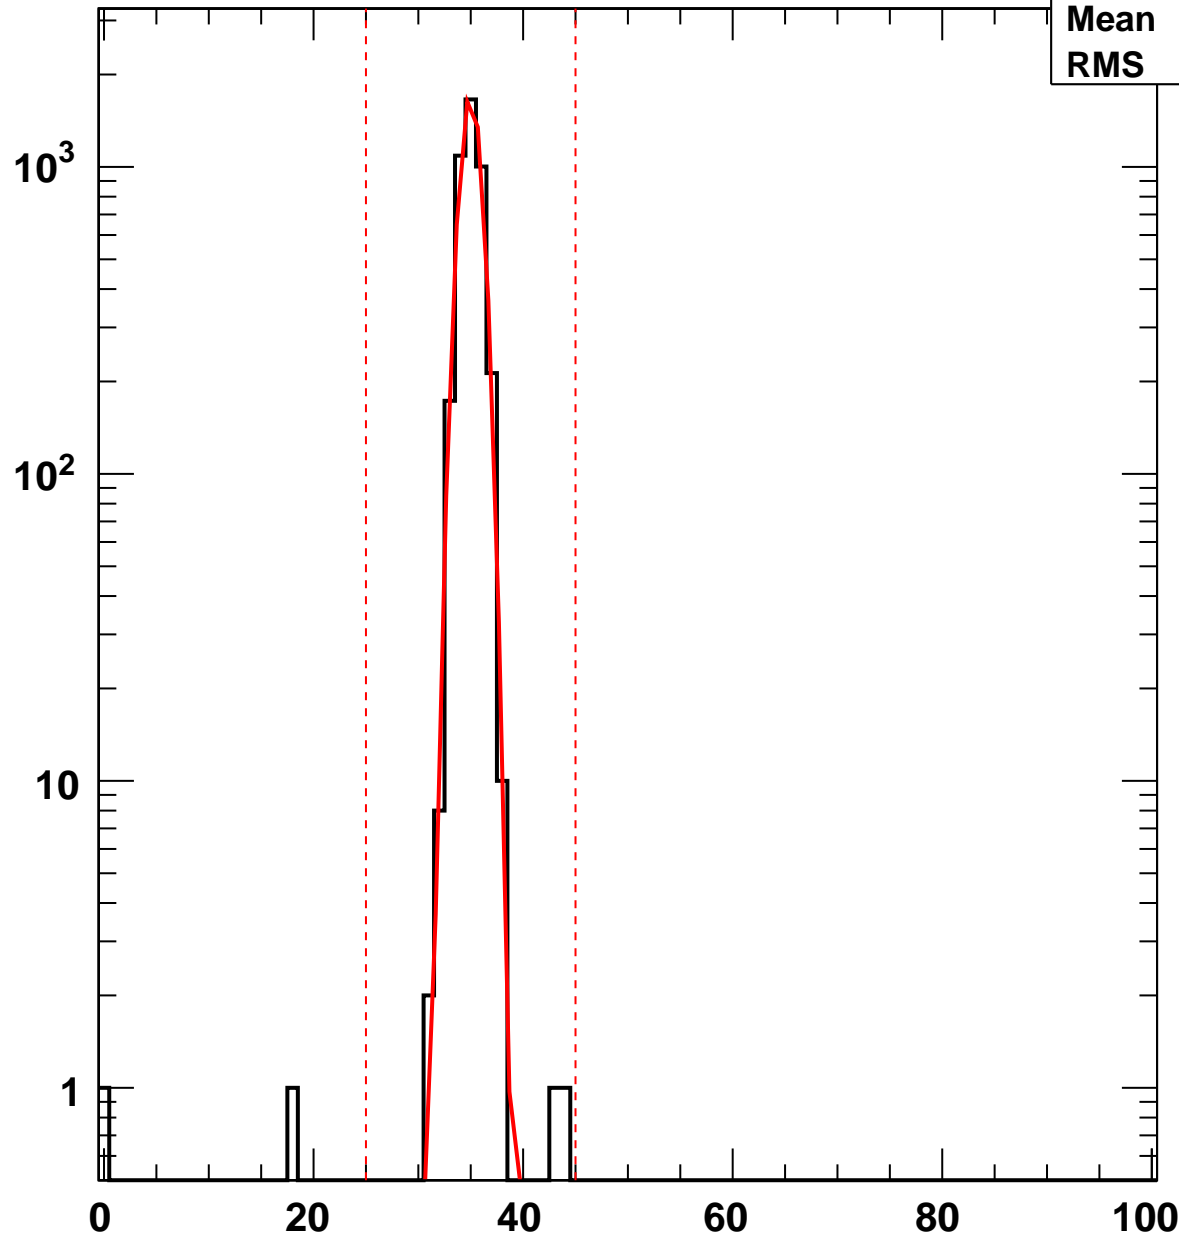

Vcal Threshold Trimmed

VcalThresholdTrimmed_2013

Entries	4160
Mean	34.99
RMS	1.149

No. of Entries

Vcal Threshold