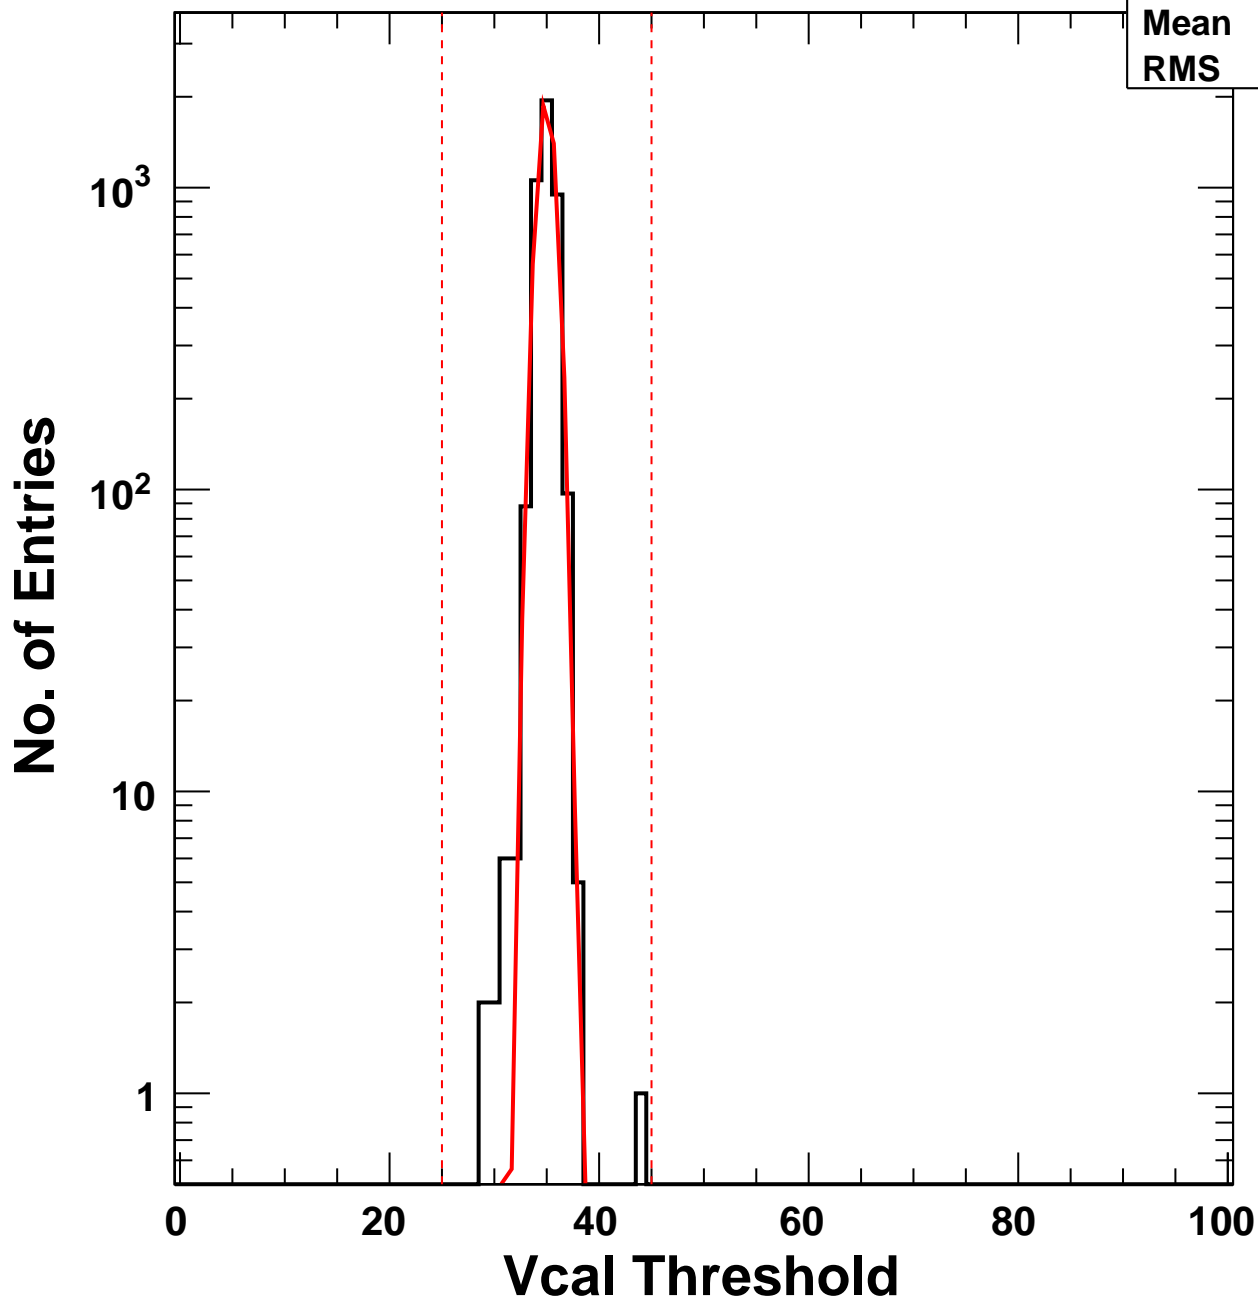

Vcal Threshold Trimmed

VcalThresholdTrimmed_1171

Entries	4160
Mean	34.97
RMS	0.8689