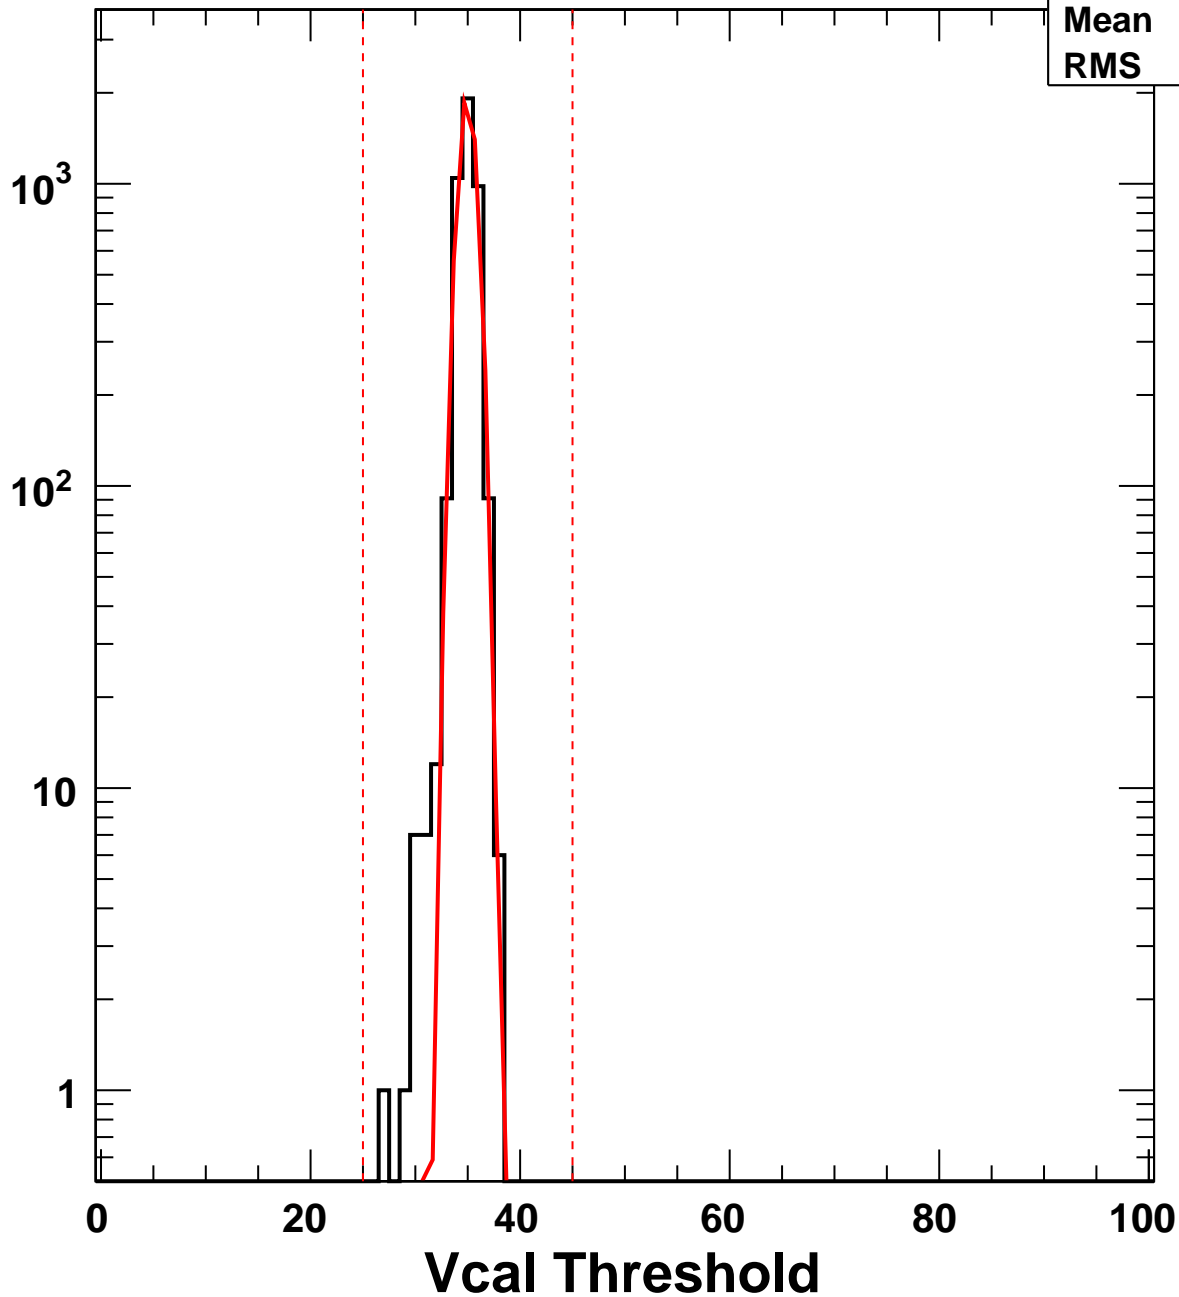

Vcal Threshold Trimmed

No. of Entries

VcalThresholdTrimmed_959

Entries 4160

Mean 34.96

RMS 0.8904