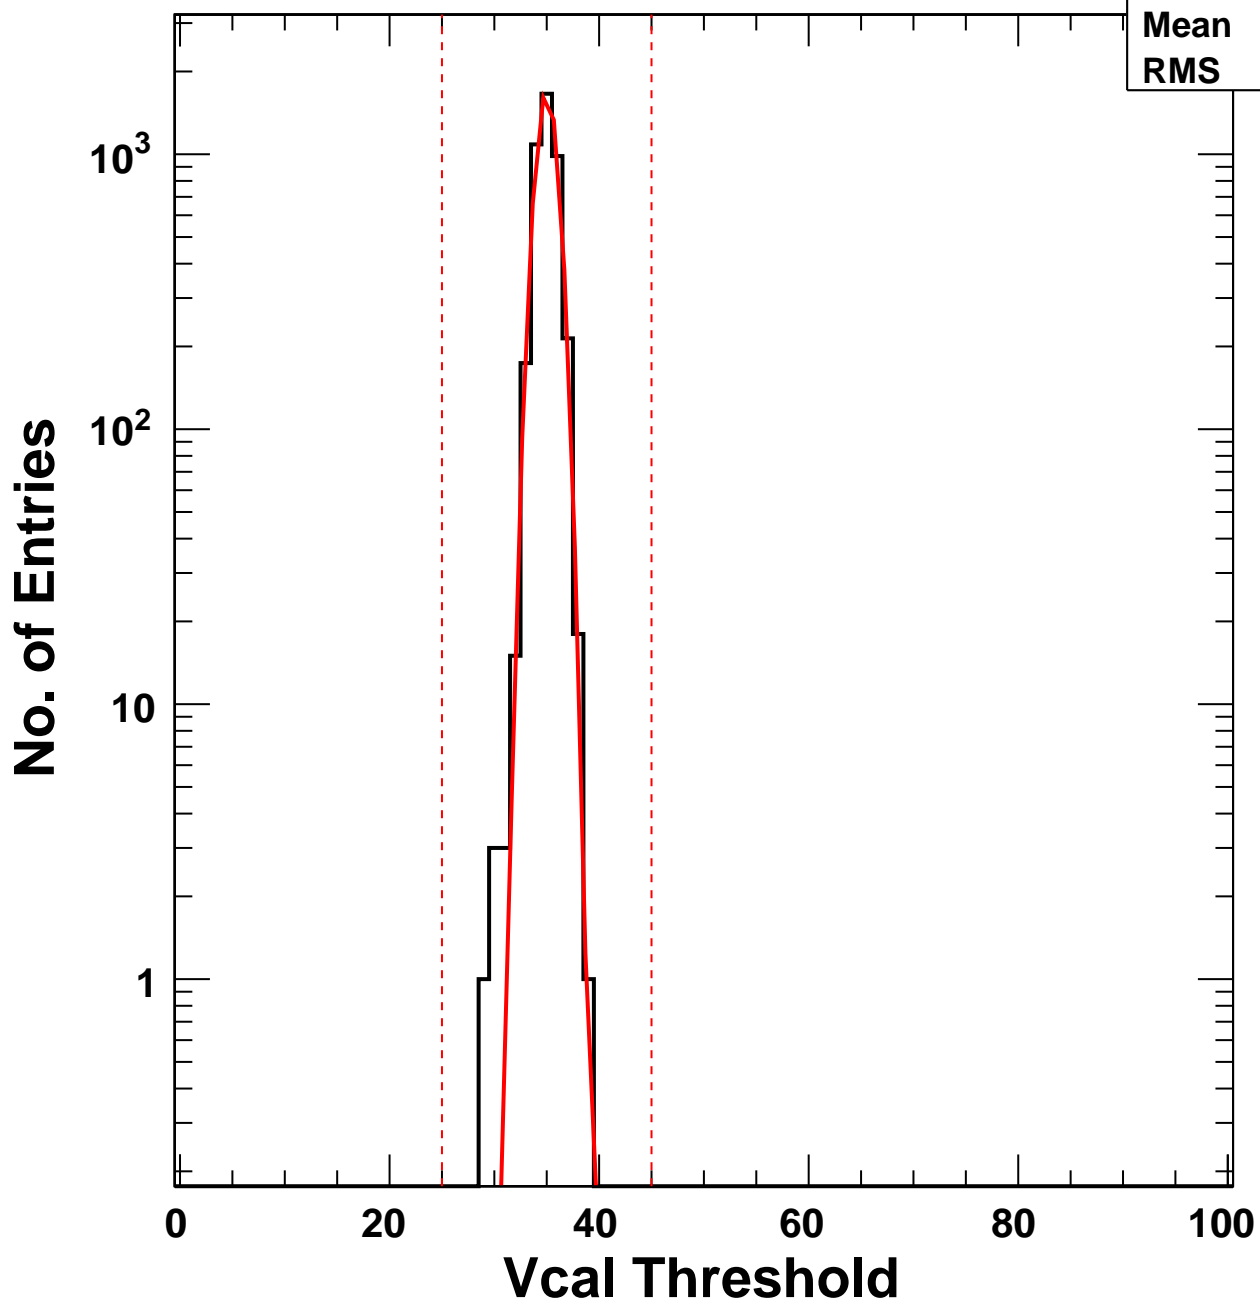

# Vcal Threshold Trimmed

VcalThresholdTrimmed\_2066

|         |        |
|---------|--------|
| Entries | 4160   |
| Mean    | 34.99  |
| RMS     | 0.9921 |