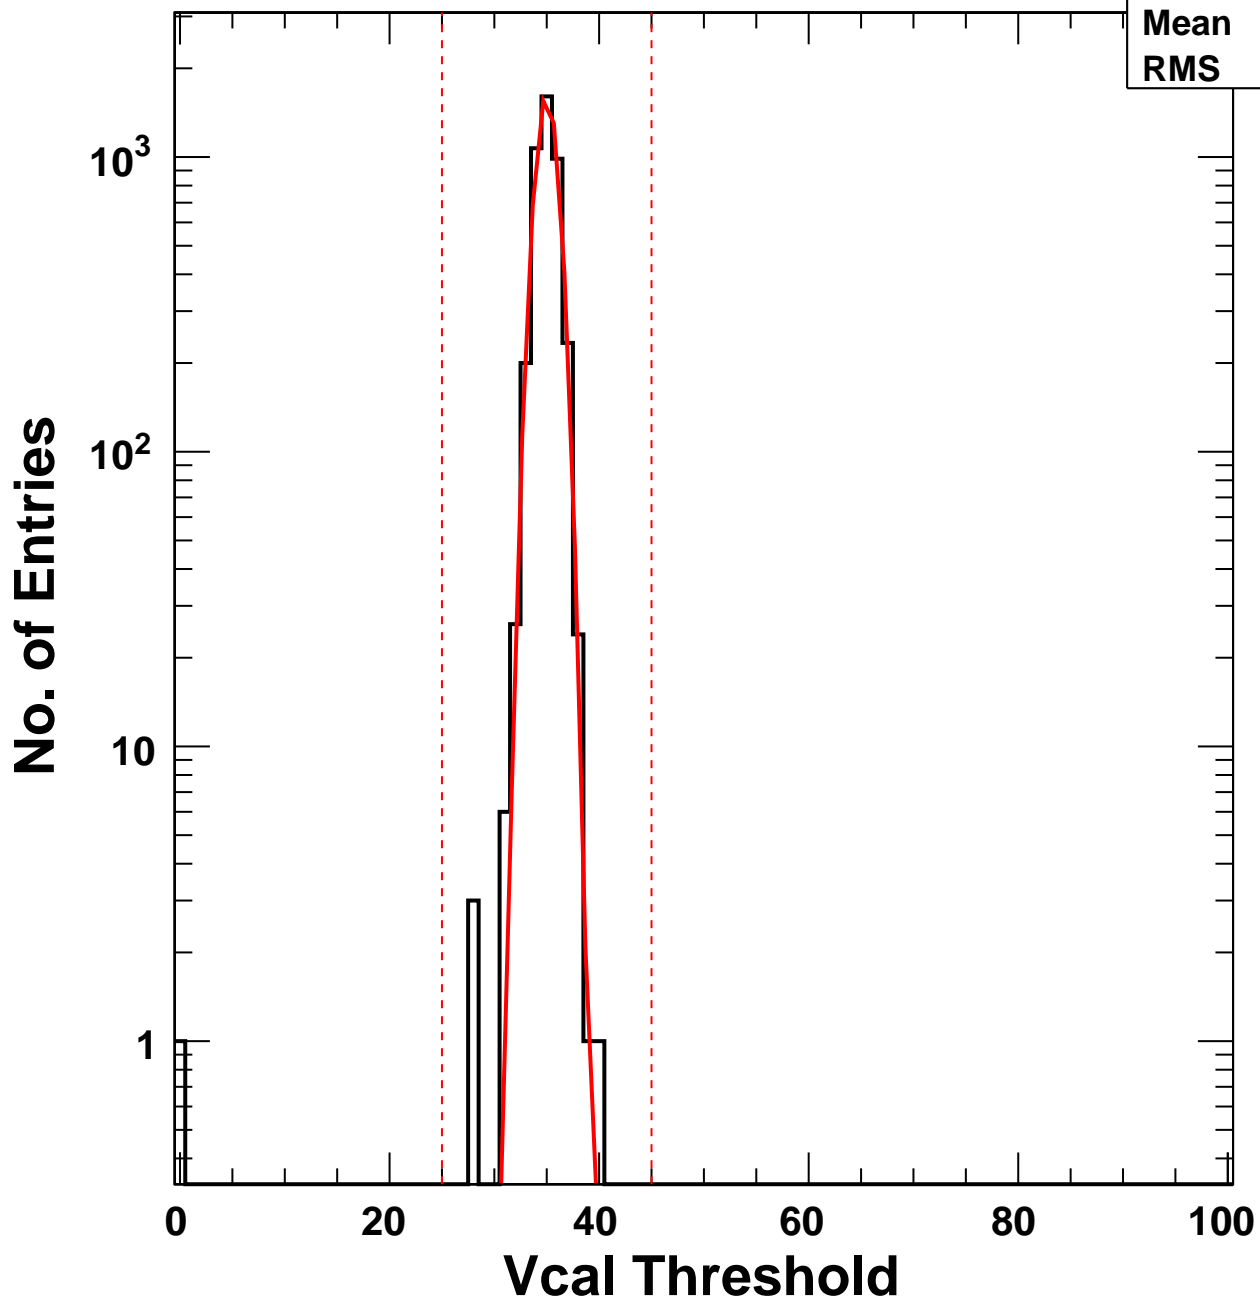

Vcal Threshold Trimmed

VcalThresholdTrimmed_2384

Entries	4160
Mean	34.98
RMS	1.176