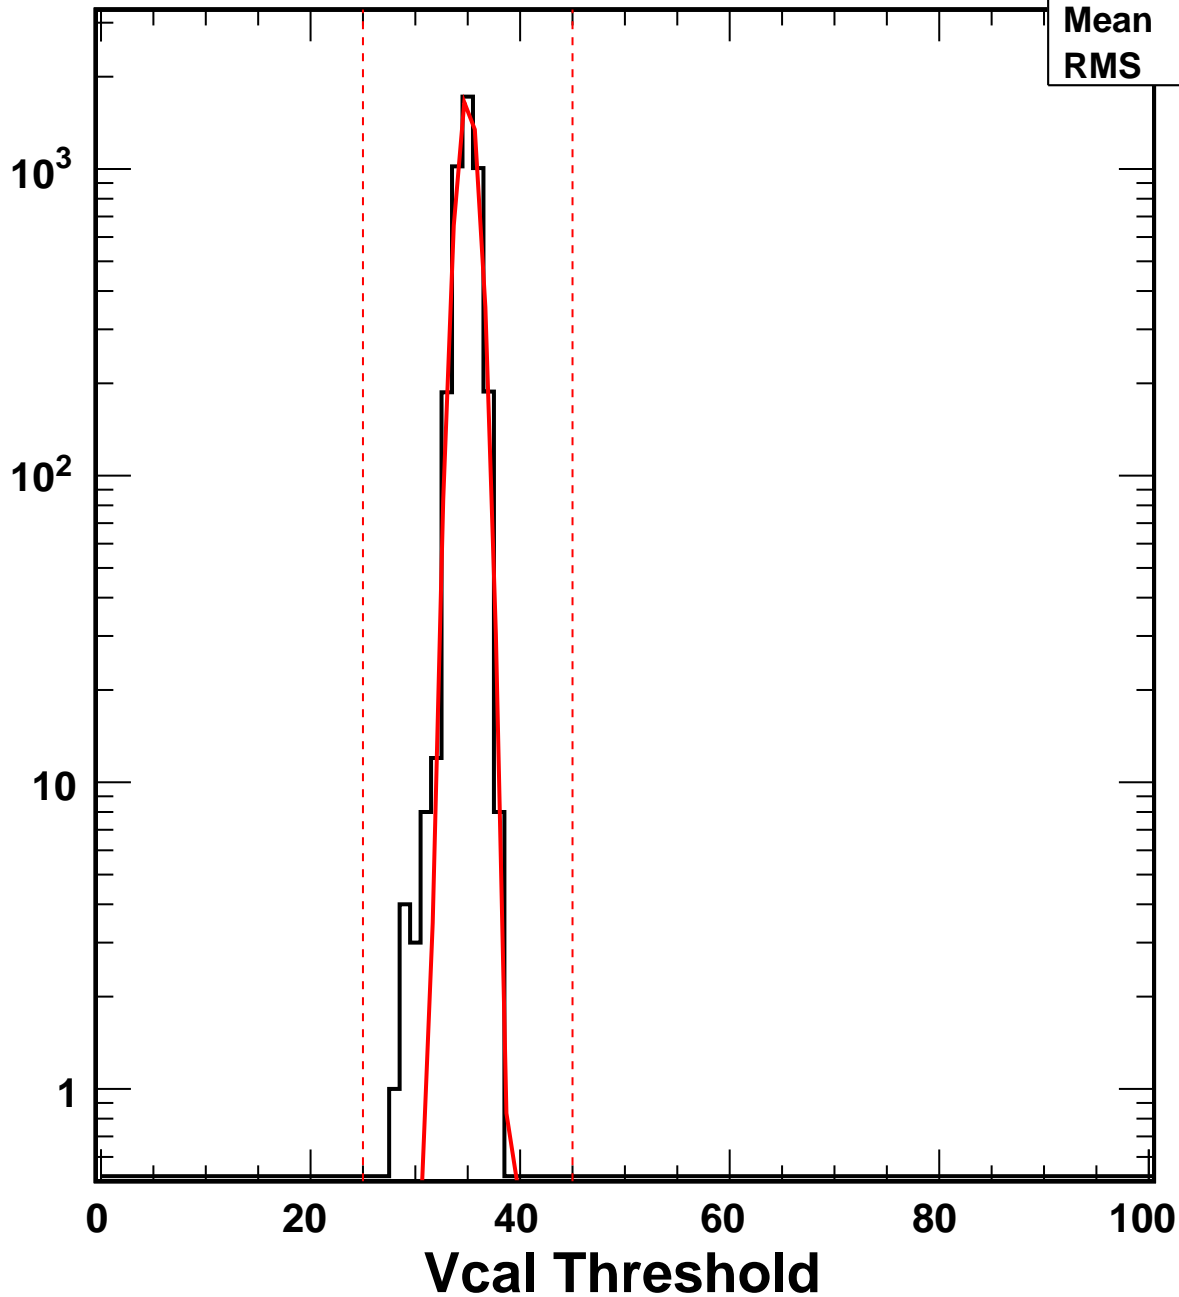

Vcal Threshold Trimmed

No. of Entries

VcalThresholdTrimmed_808

Entries 4160

Mean 34.98

RMS 0.9928