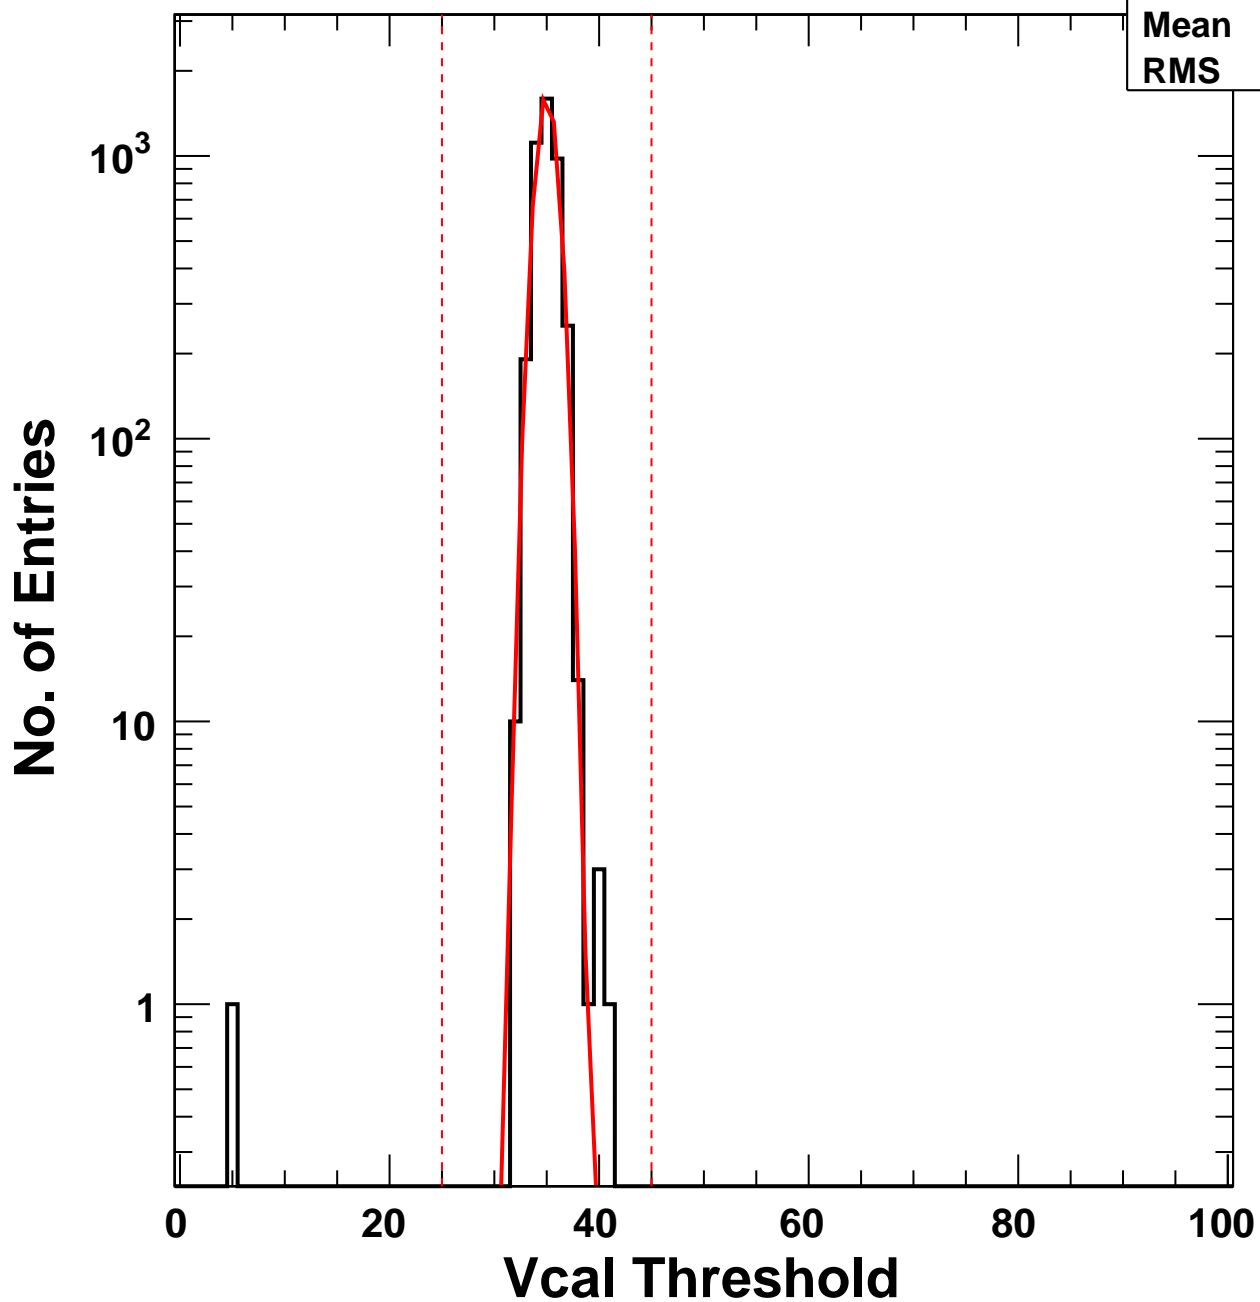

# Vcal Threshold Trimmed

VcalThresholdTrimmed\_2172

Entries	4160
Mean	35
RMS	1.108