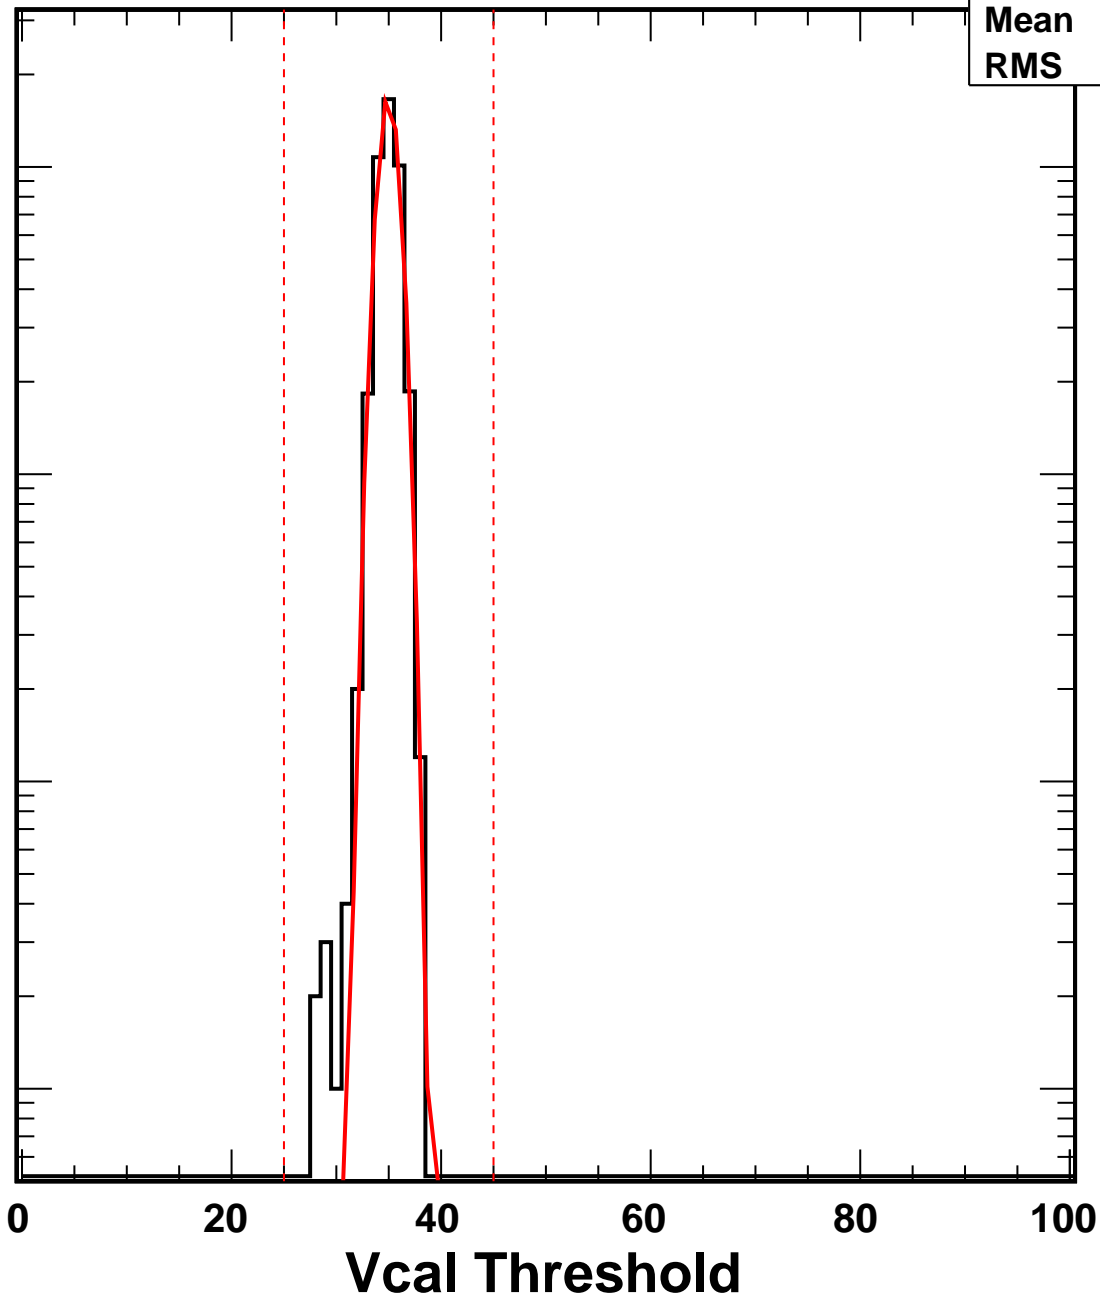

# Vcal Threshold Trimmed

No. of Entries

10<sup>3</sup>  
10<sup>2</sup>  
10  
1

VcalThresholdTrimmed\_172

Entries 4160

Mean 34.97

RMS 0.9978