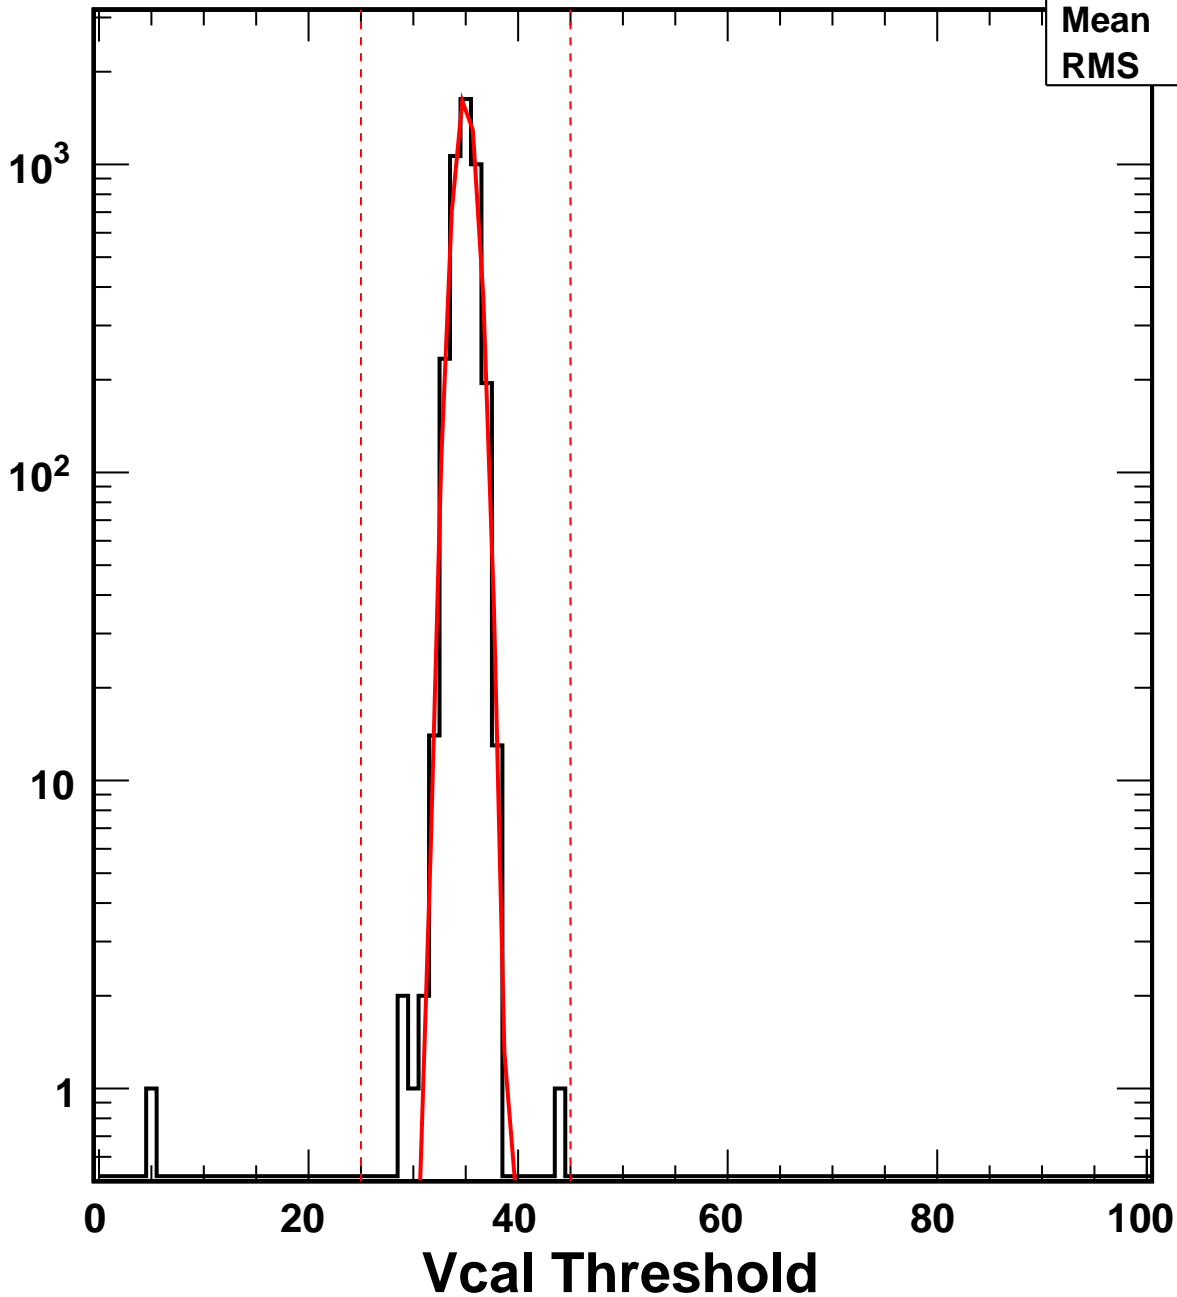

Vcal Threshold Trimmed

No. of Entries

VcalThresholdTrimmed_596

Entries 4160

Mean 34.95

RMS 1.11