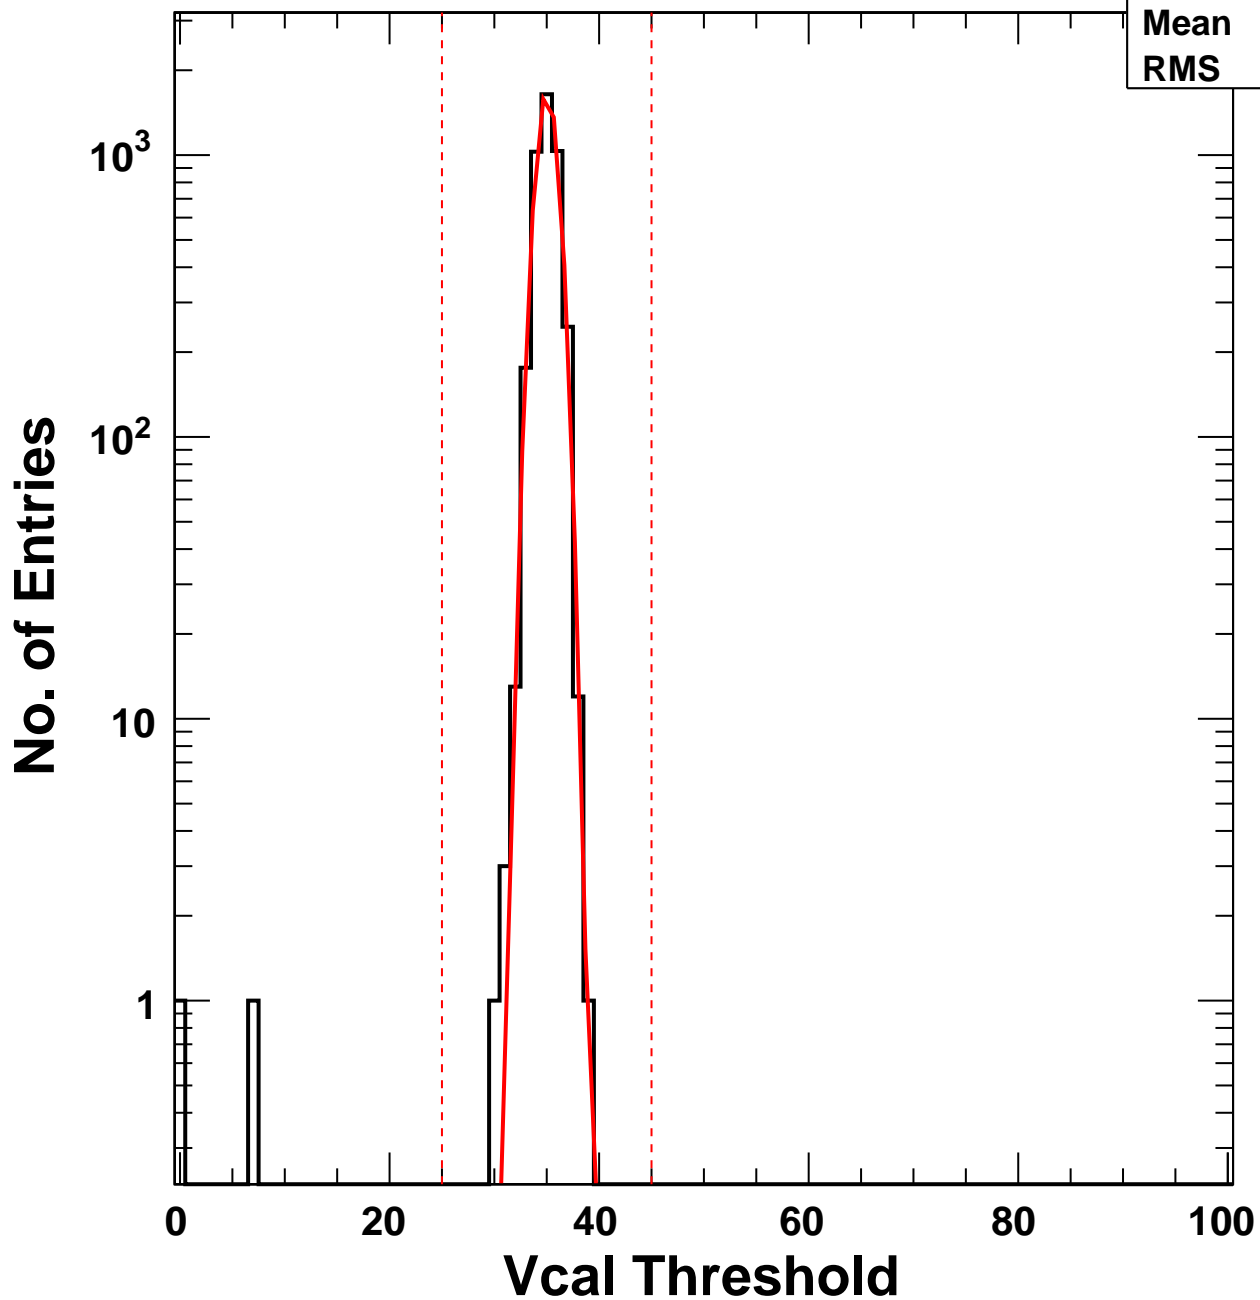

# Vcal Threshold Trimmed

VcalThresholdTrimmed_2596	
Entries	4160
Mean	35.02
RMS	1.208