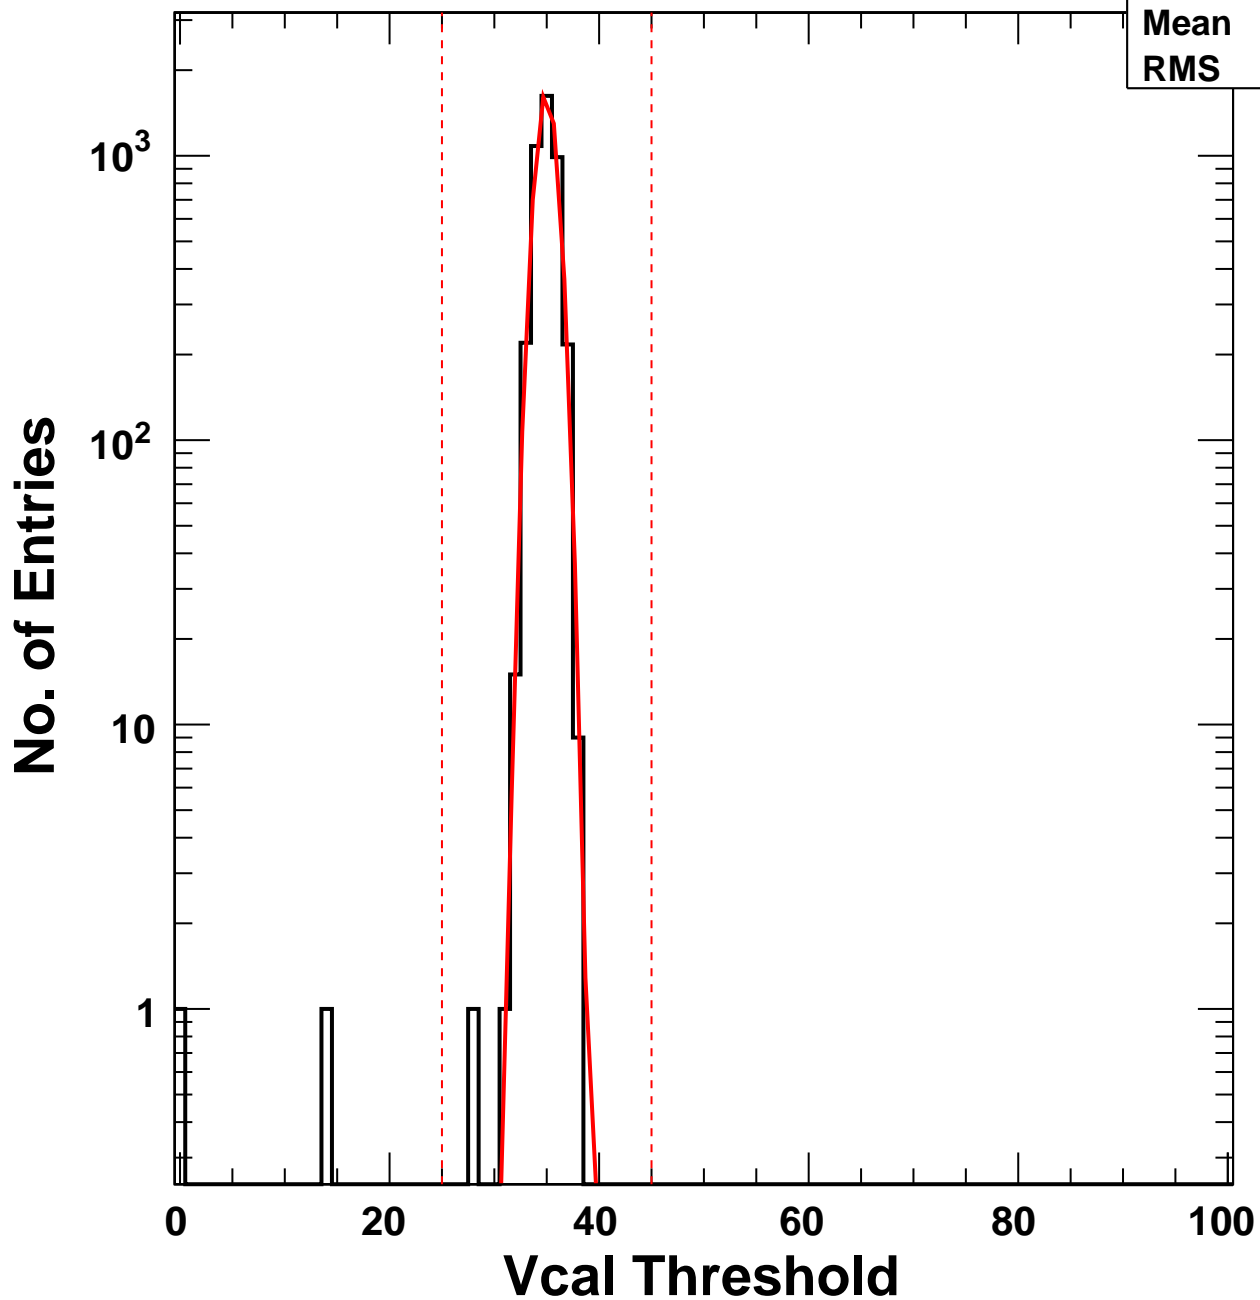

Vcal Threshold Trimmed

VcalThresholdTrimmed_2490	
Entries	4160
Mean	34.96
RMS	1.176