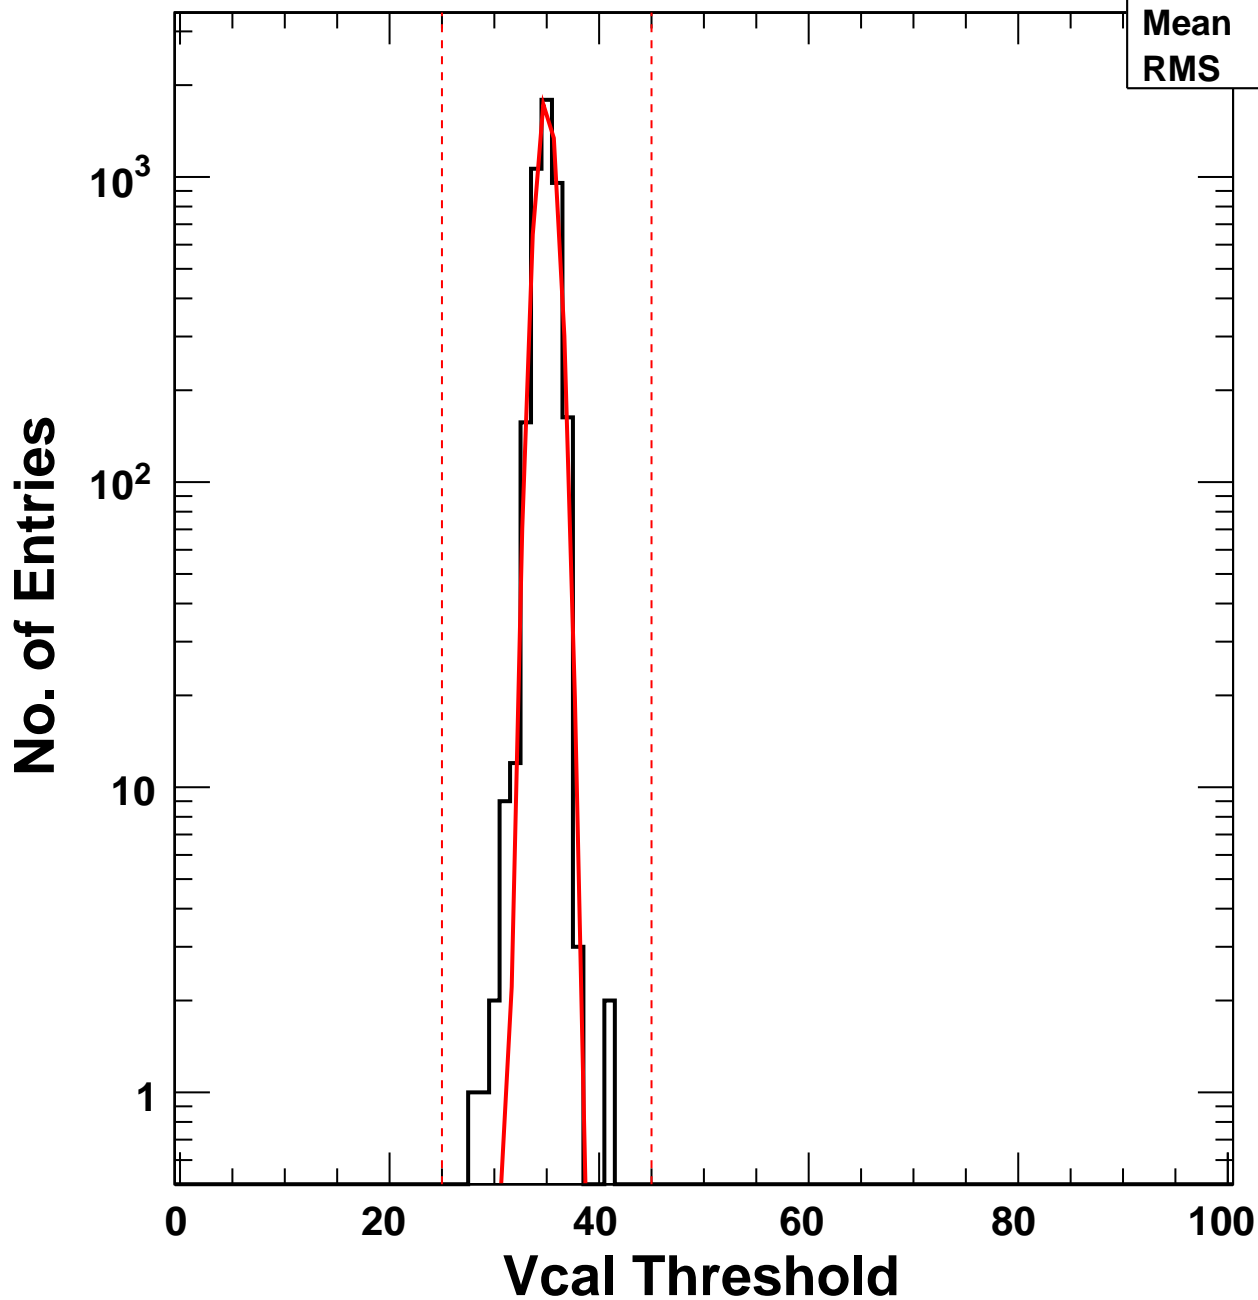

Vcal Threshold Trimmed

VcalThresholdTrimmed_1330	
Entries	4160
Mean	34.96
RMS	0.9531