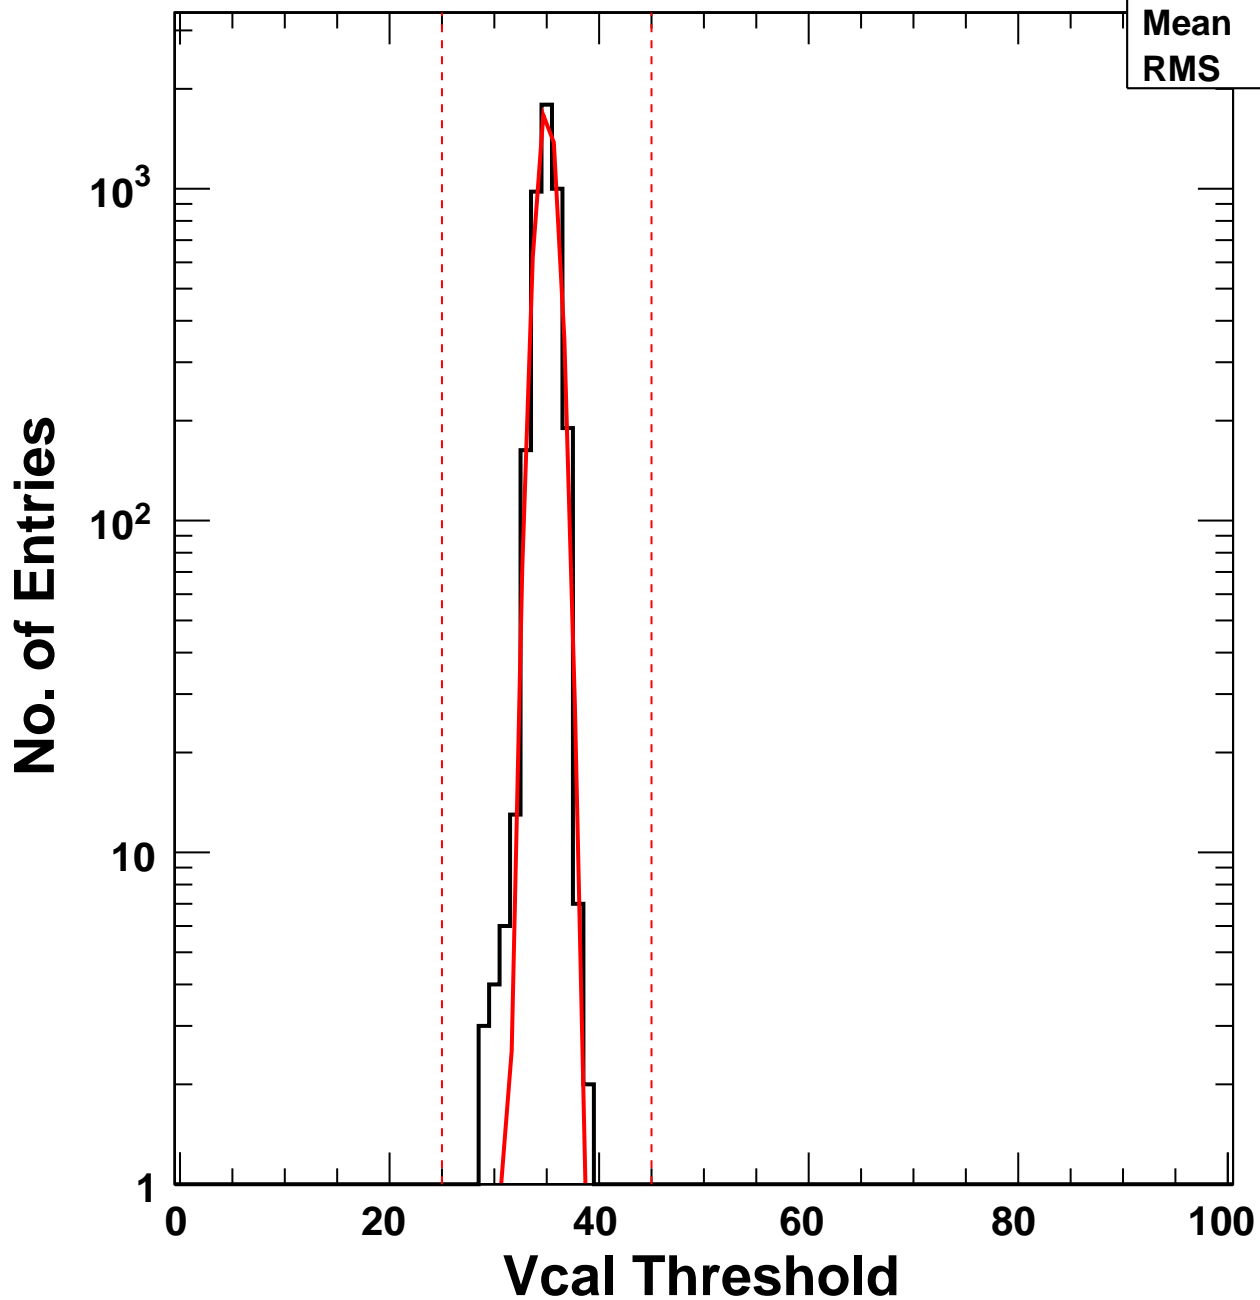

Vcal Threshold Trimmed

VcalThresholdTrimmed_1065

Entries	4160
Mean	35
RMS	0.9692