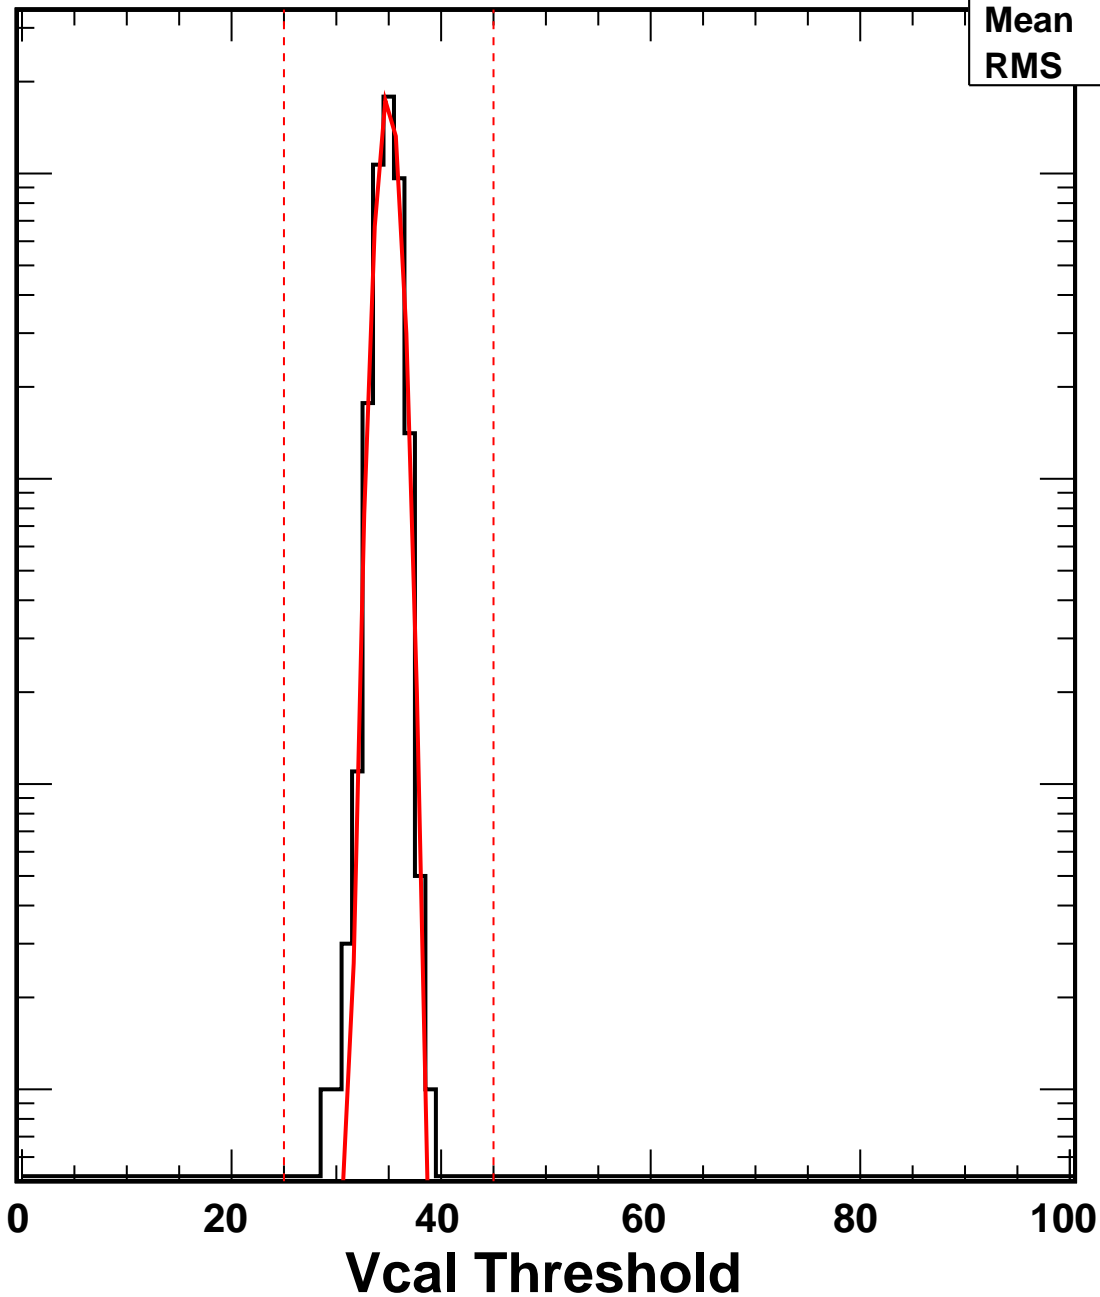

Vcal Threshold Trimmed

No. of Entries

10³
10²
10
1

VcalThresholdTrimmed_225

Entries 4160

Mean 34.95

RMS 0.9256