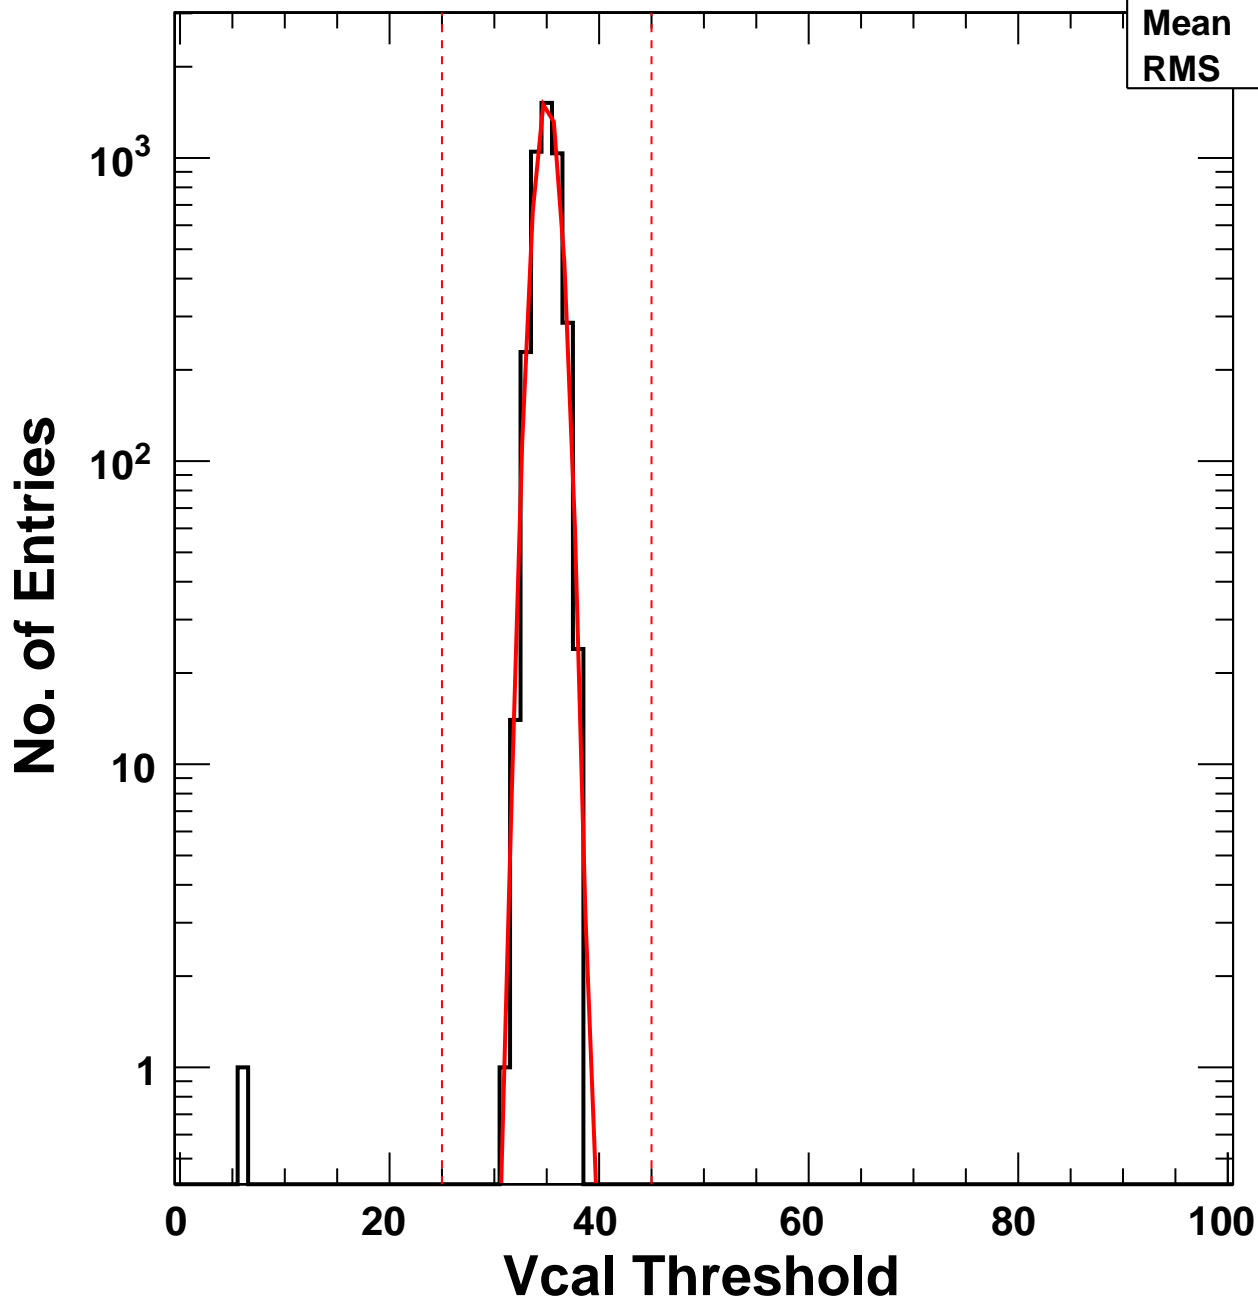

Vcal Threshold Trimmed

VcalThresholdTrimmed_2278

| | |
|---------|-------|
| Entries | 4160 |
| Mean | 35.02 |
| RMS | 1.133 |