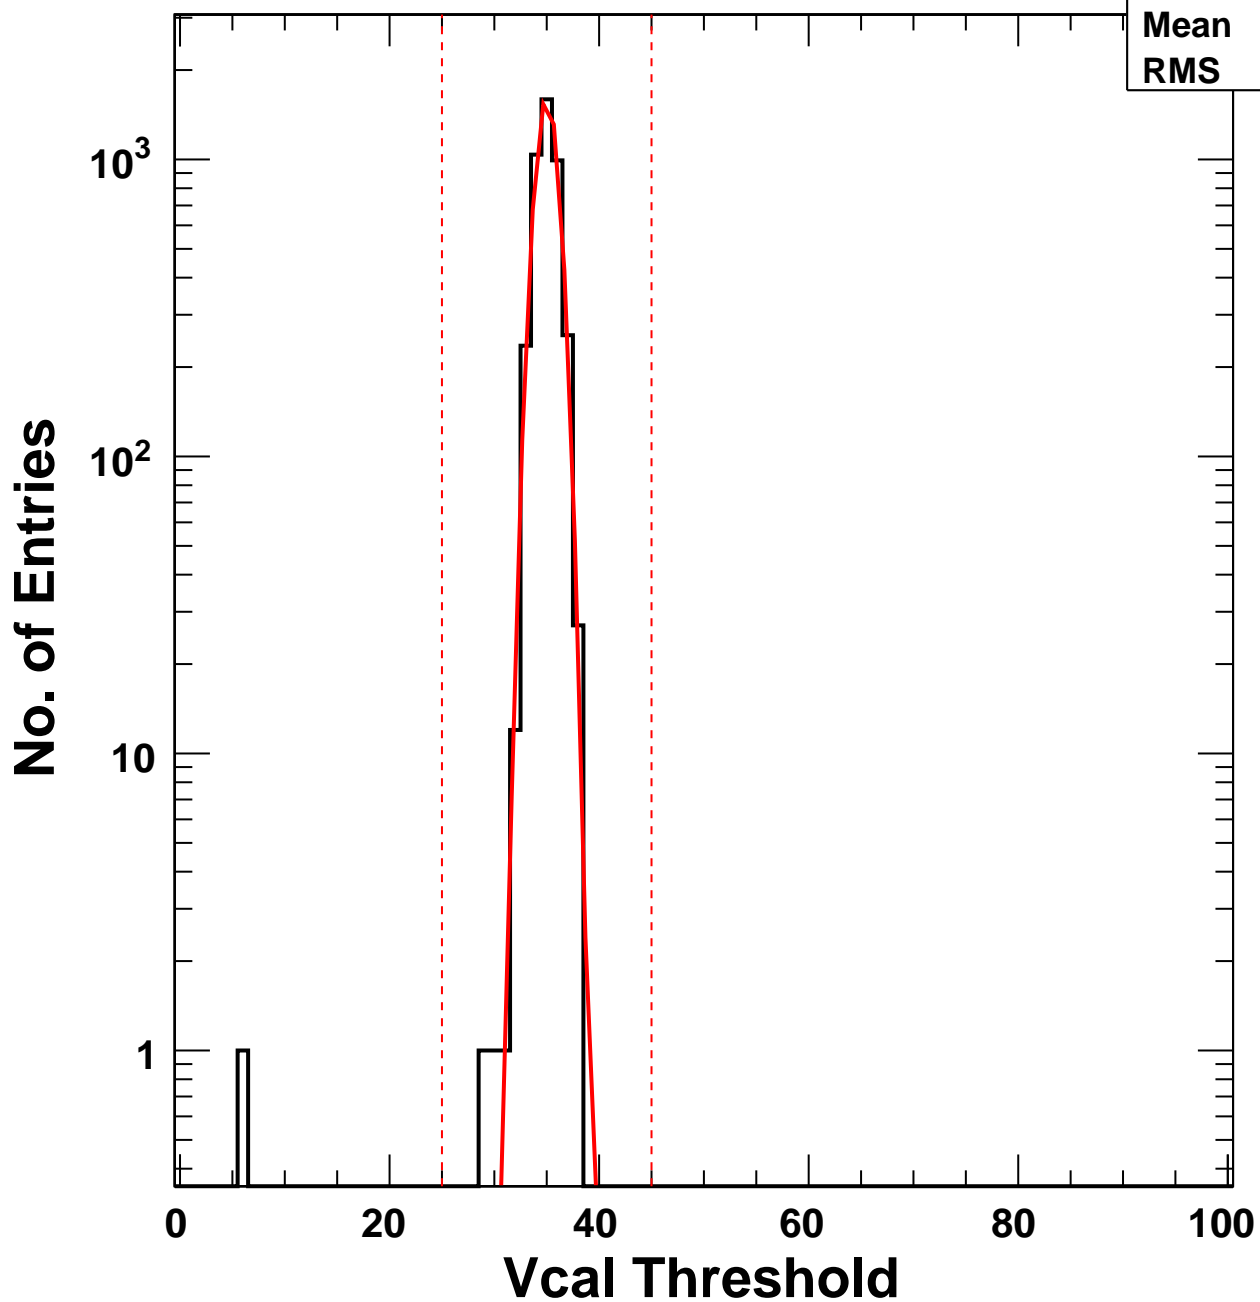

Vcal Threshold Trimmed

VcalThresholdTrimmed_2066	
Entries	4160
Mean	35
RMS	1.125