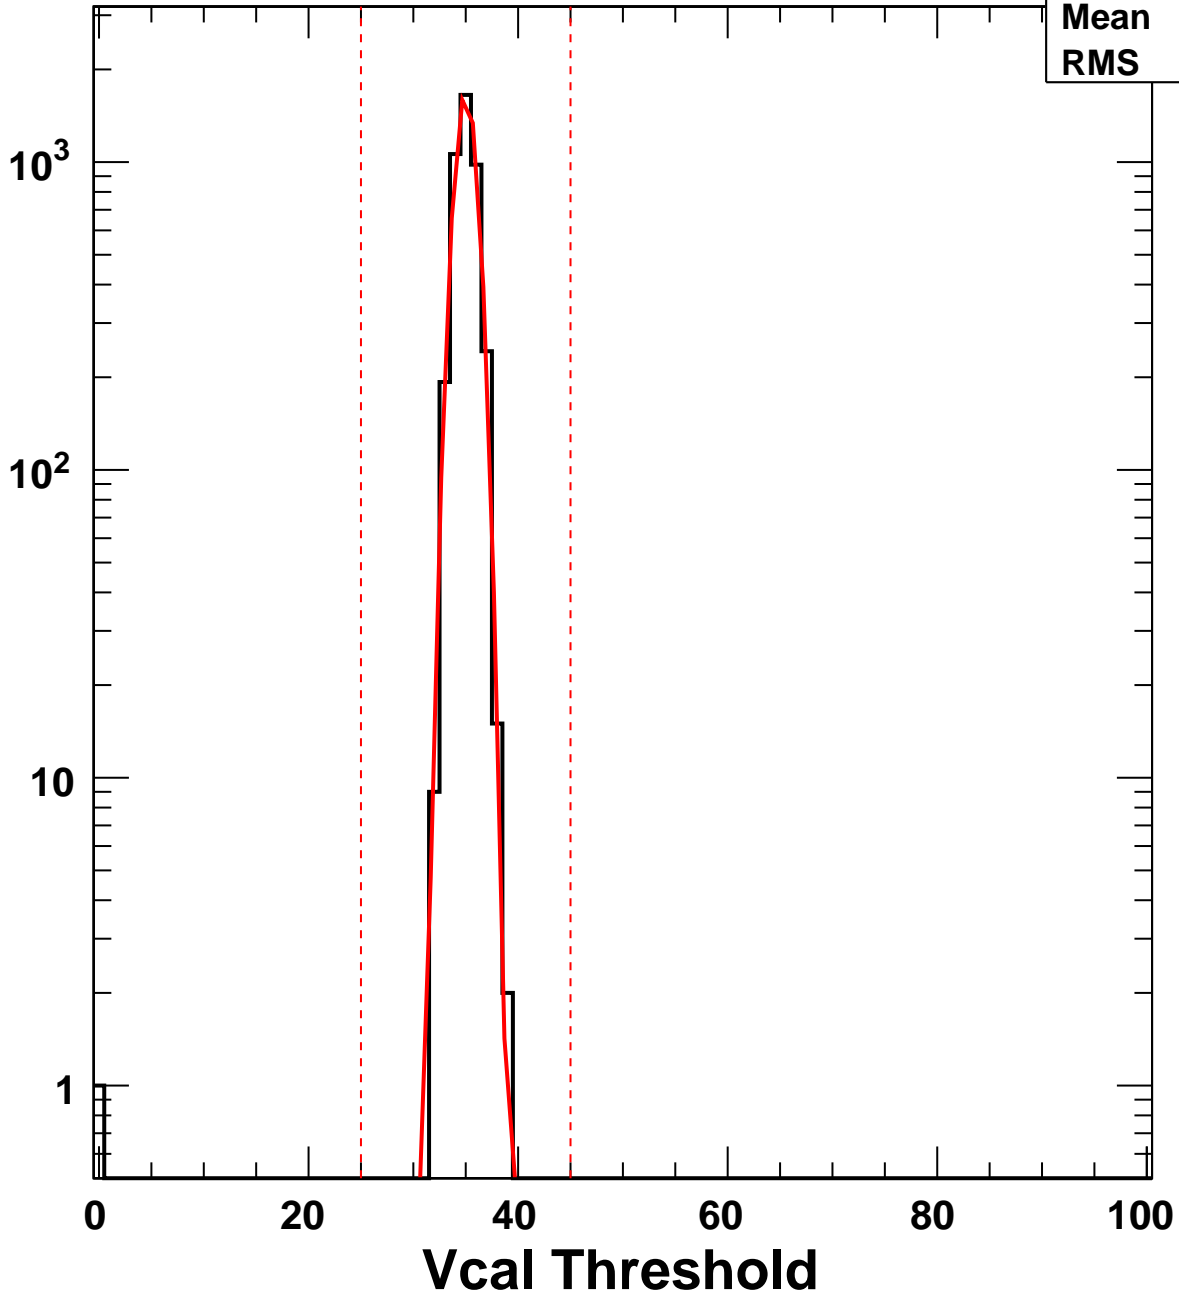

Vcal Threshold Trimmed

VcalThresholdTrimmed_2543

Entries	4159
Mean	35
RMS	1.125

No. of Entries

Vcal Threshold