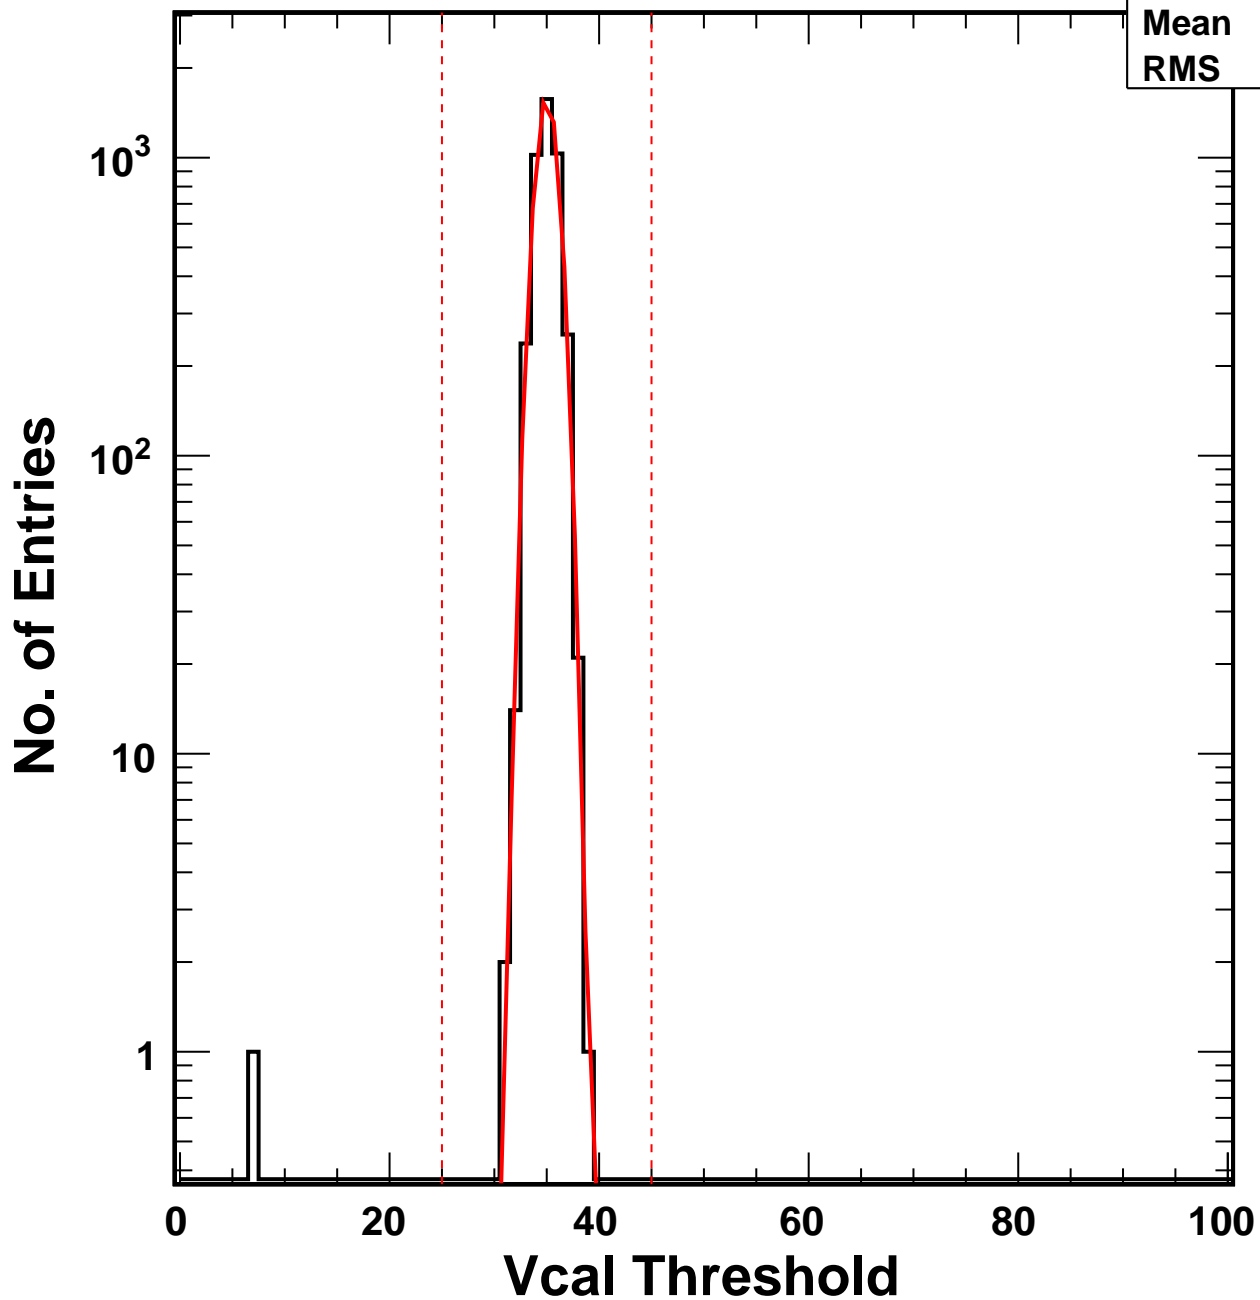

Vcal Threshold Trimmed

VcalThresholdTrimmed_278

Entries 4160

Mean 35.01

RMS 1.115