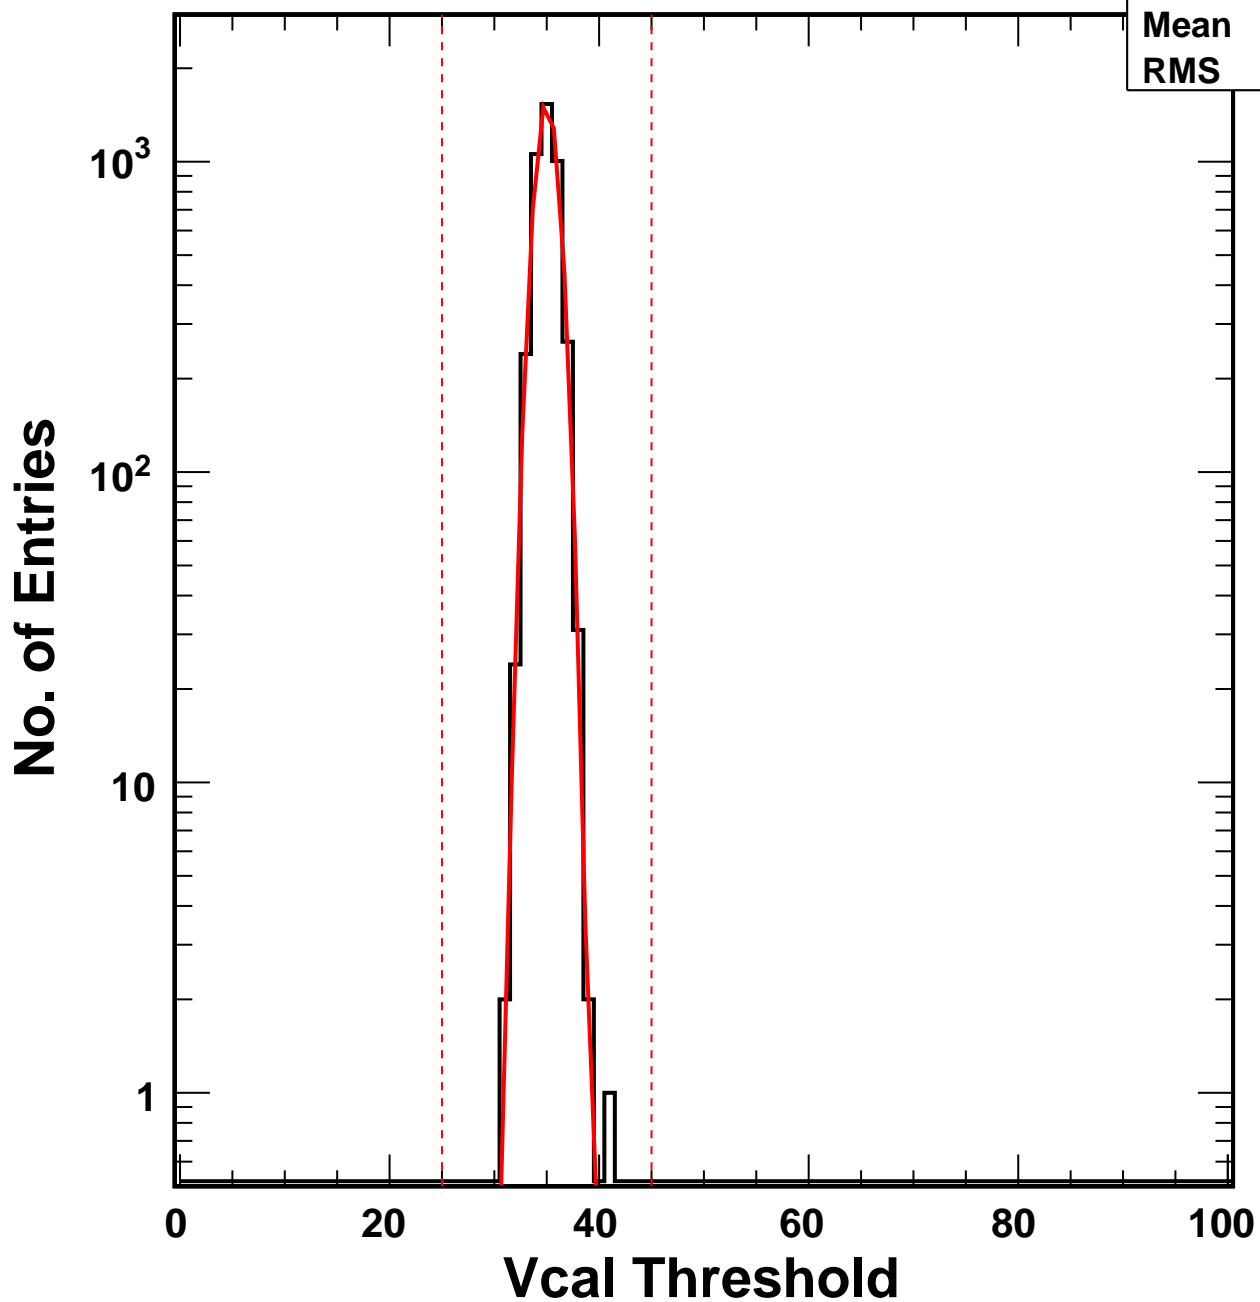

Vcal Threshold Trimmed

VcalThresholdTrimmed_649

Entries 4160

Mean 35

RMS 1.06