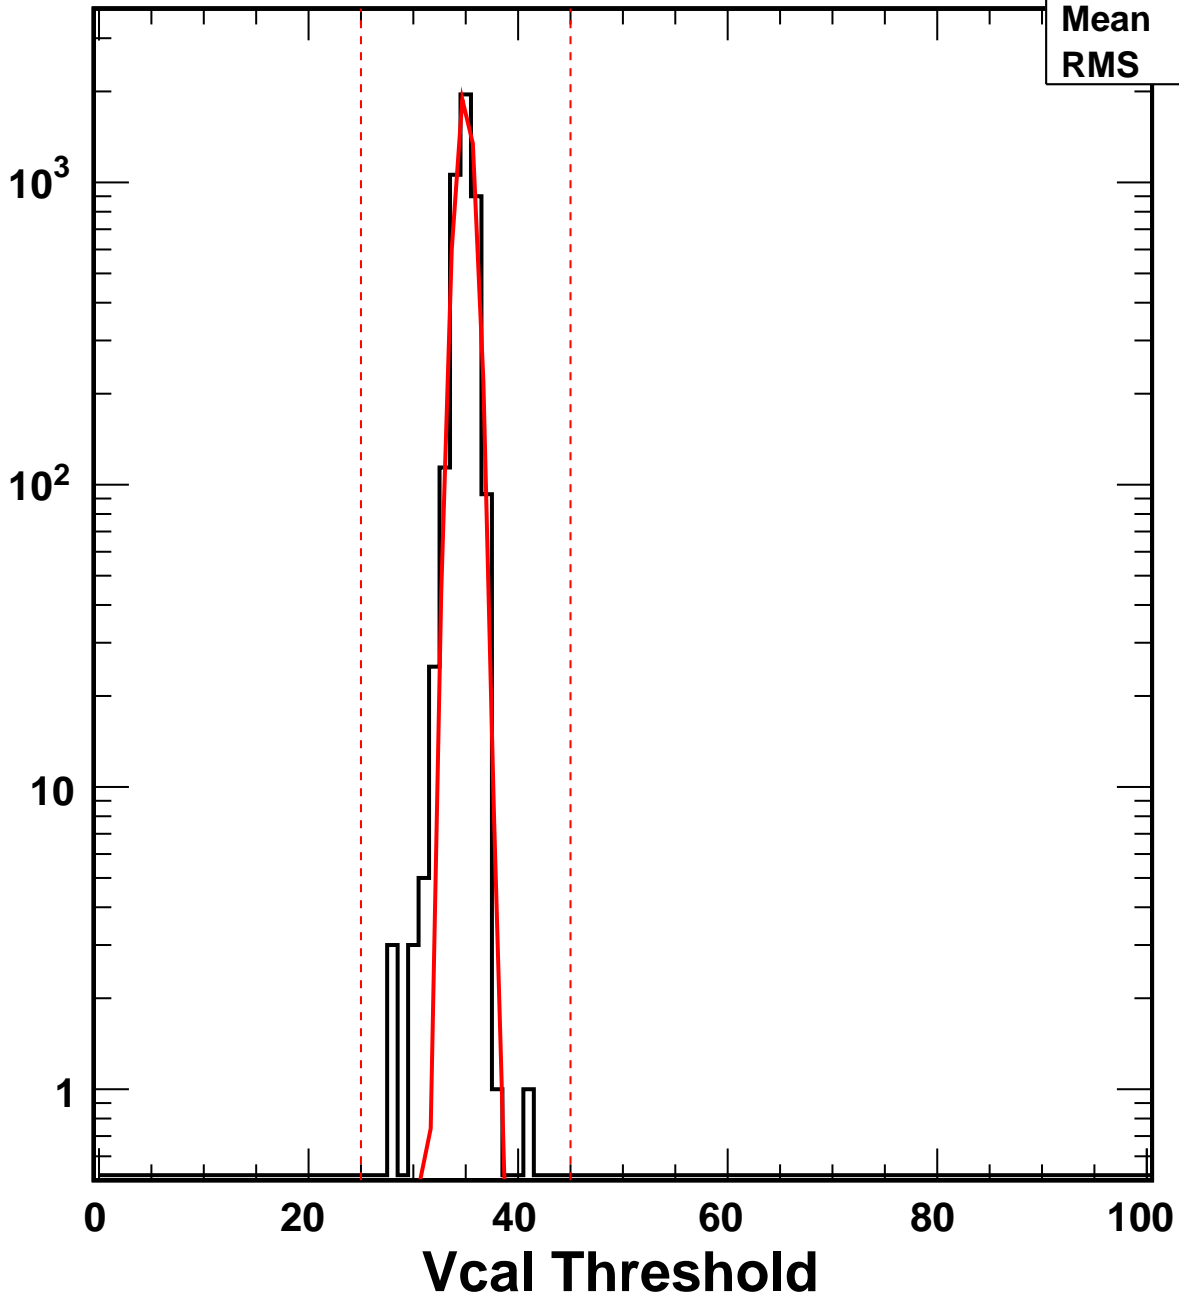

# Vcal Threshold Trimmed

No. of Entries

VcalThresholdTrimmed\_331

Entries 4160

Mean 34.92

RMS 0.8953

Vcal Threshold