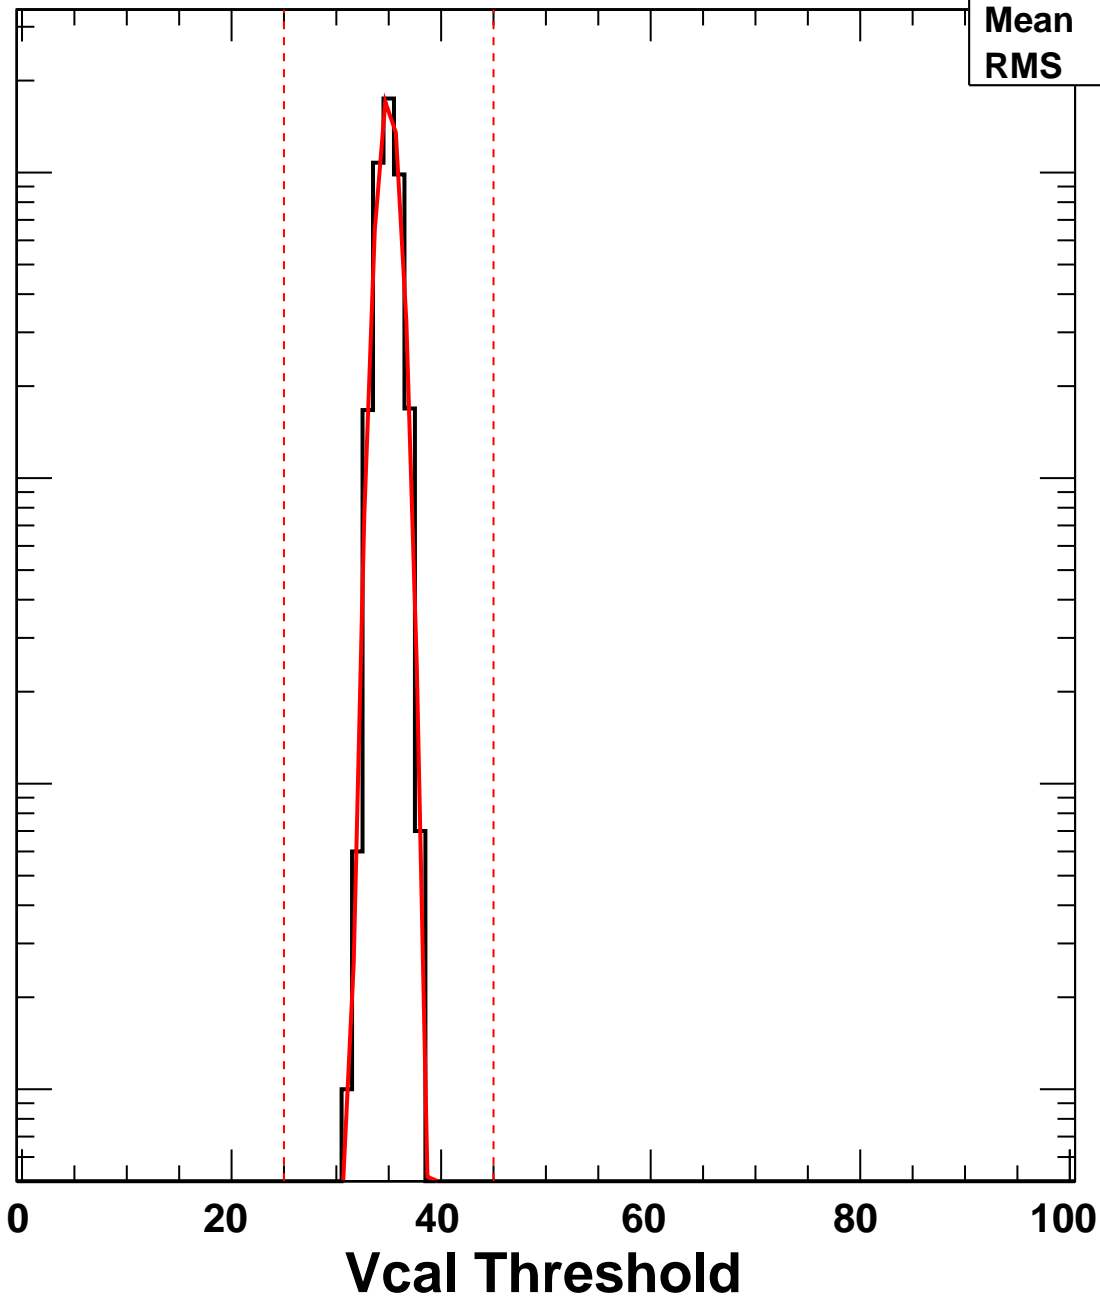

Vcal Threshold Trimmed

No. of Entries

10³
10²
10
1

VcalThresholdTrimmed_2119

Entries	4160
Mean	34.98
RMS	0.9222