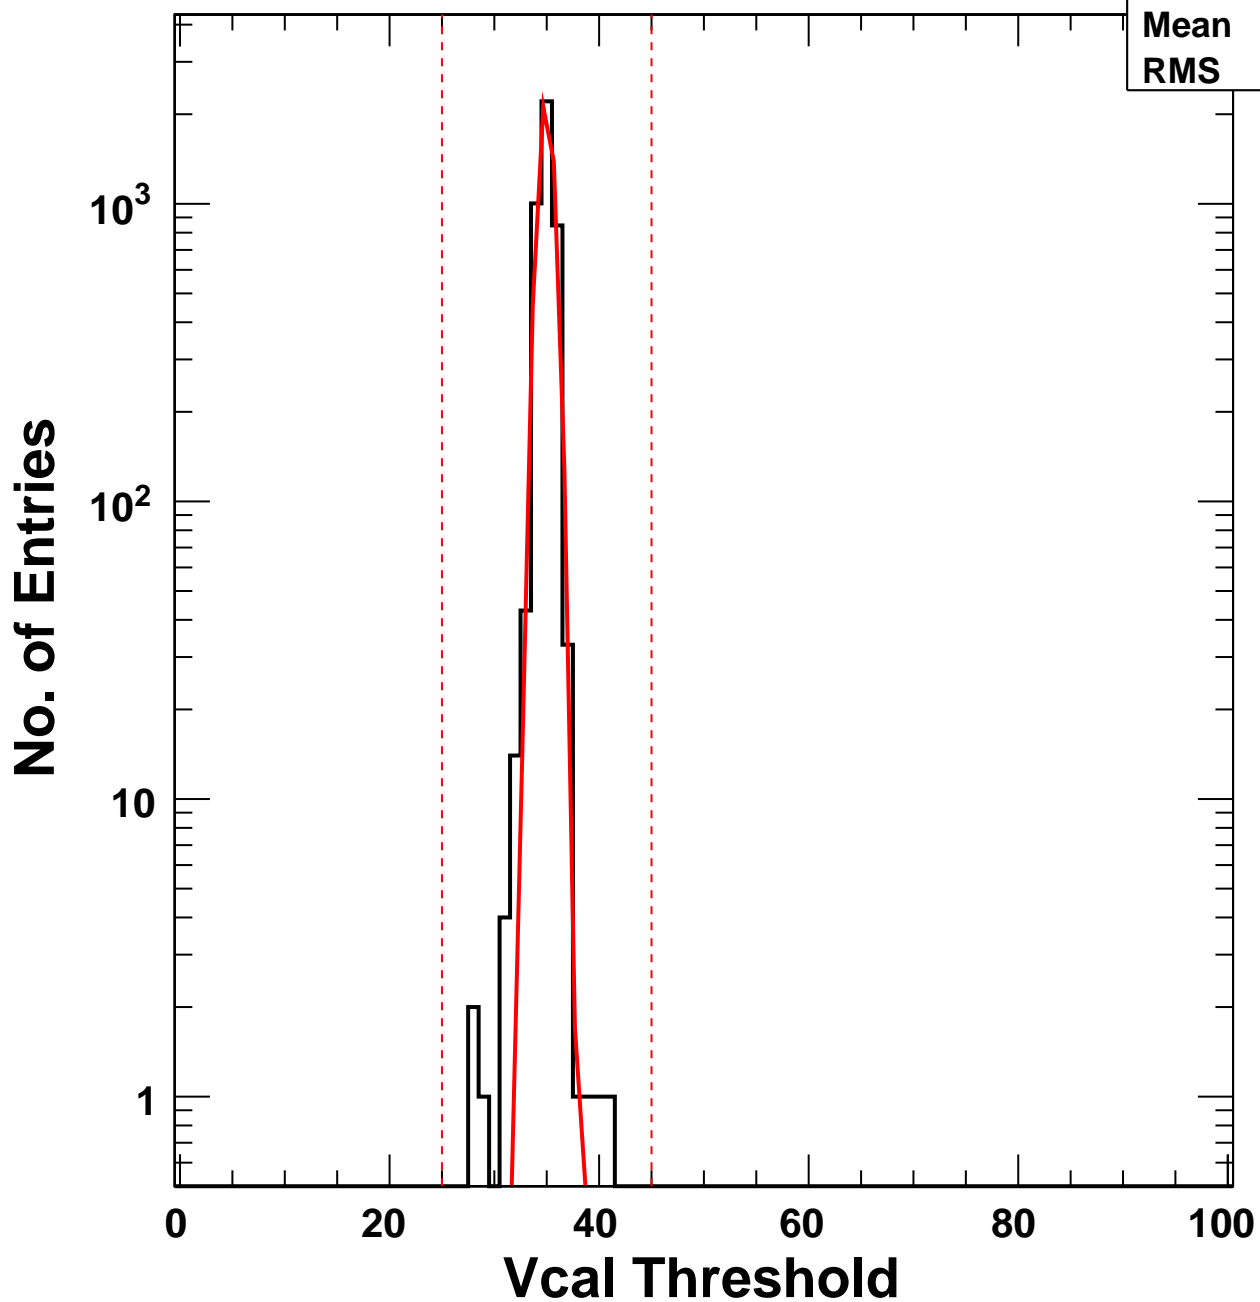

Vcal Threshold Trimmed

VcalThresholdTrimmed_2172

Entries	4160
Mean	34.94
RMS	0.7829