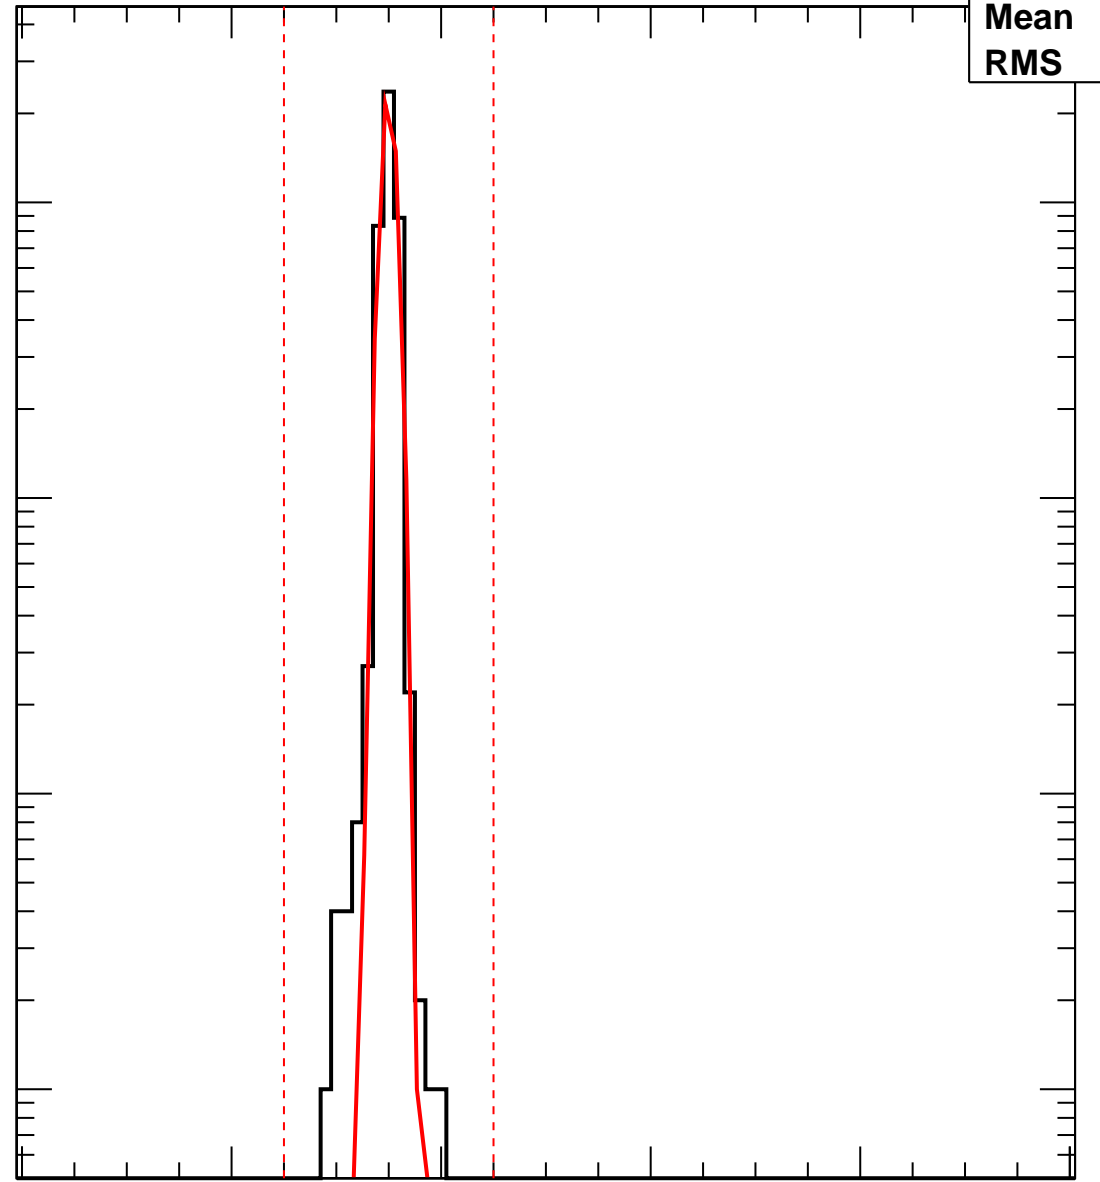

Vcal Threshold Trimmed

VcalThresholdTrimmed_2384

Entries	4160
Mean	35
RMS	0.7349

No. of Entries

10³
10²
10
1

0 20 40 60 80 100

Vcal Threshold