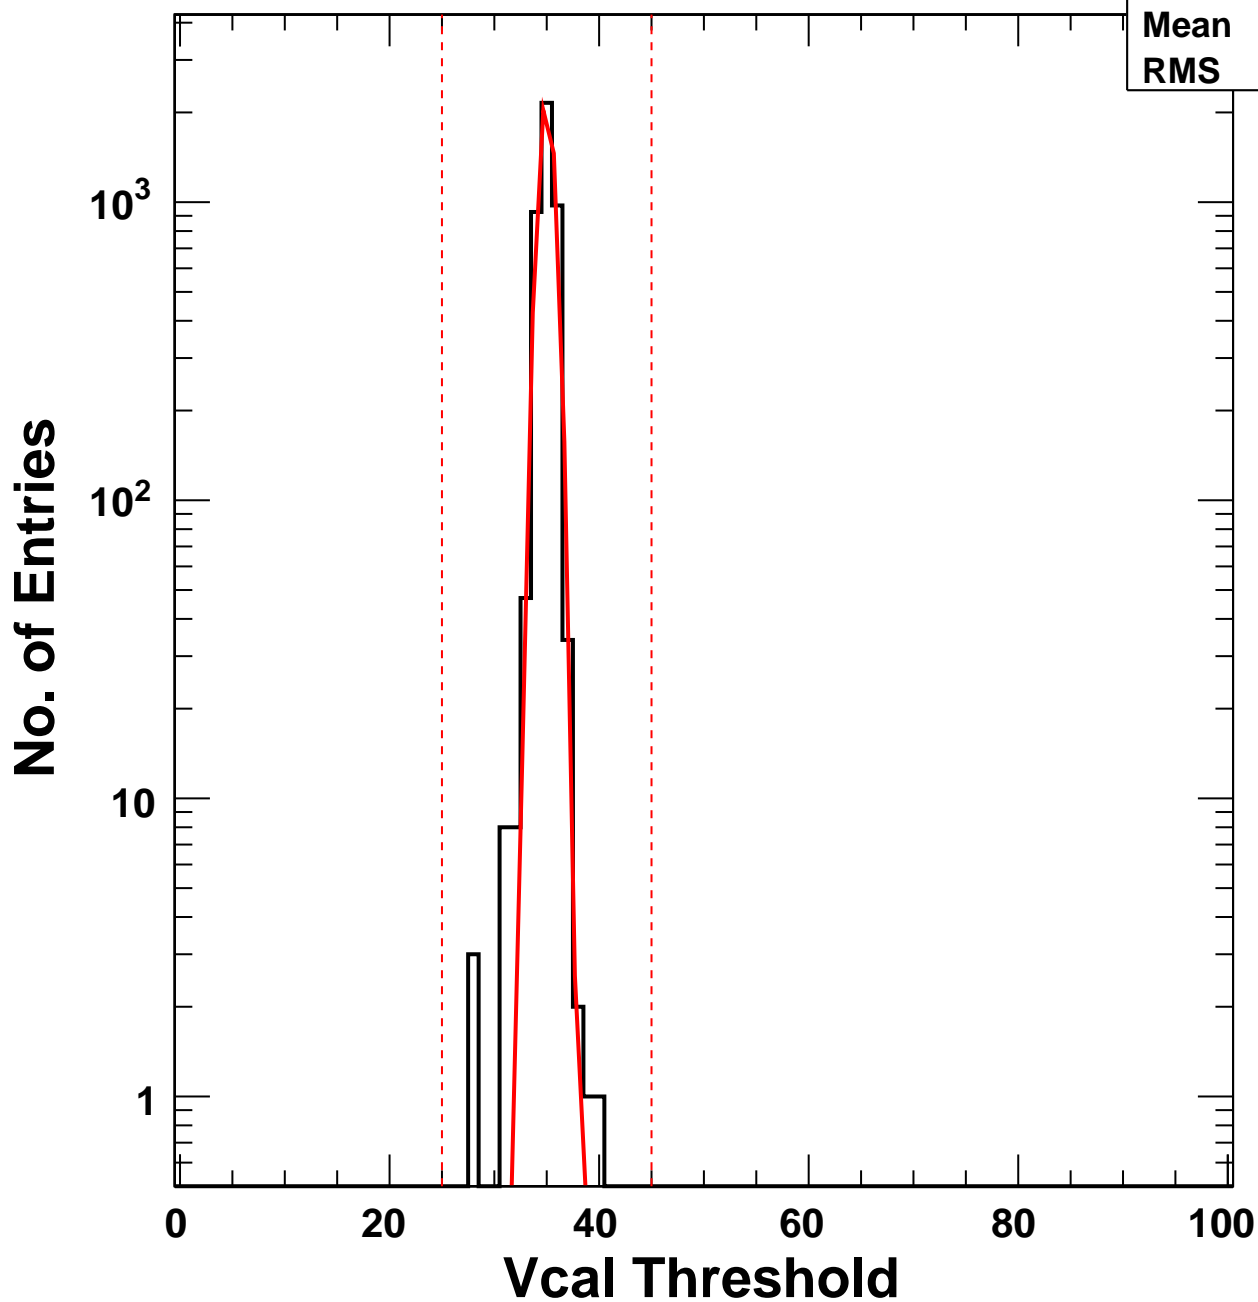

Vcal Threshold Trimmed

VcalThresholdTrimmed_1277

Entries	4160
Mean	34.99
RMS	0.7954