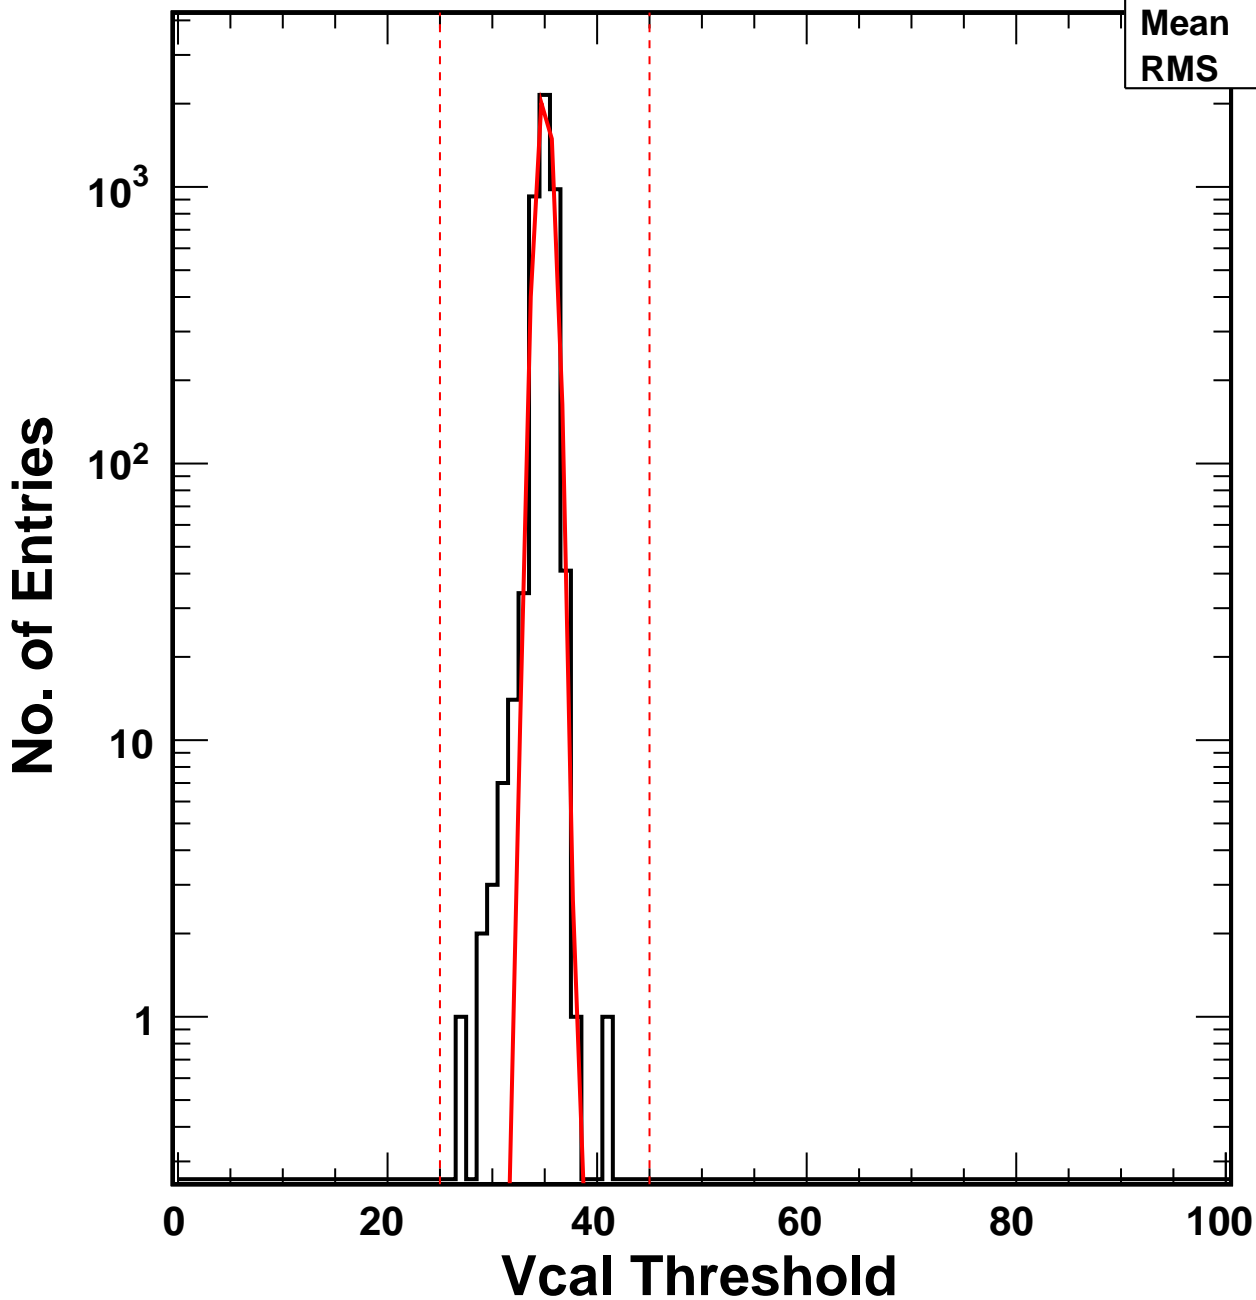

# Vcal Threshold Trimmed

VcalThresholdTrimmed\_66

Entries 4160

Mean 34.99

RMS 0.8055