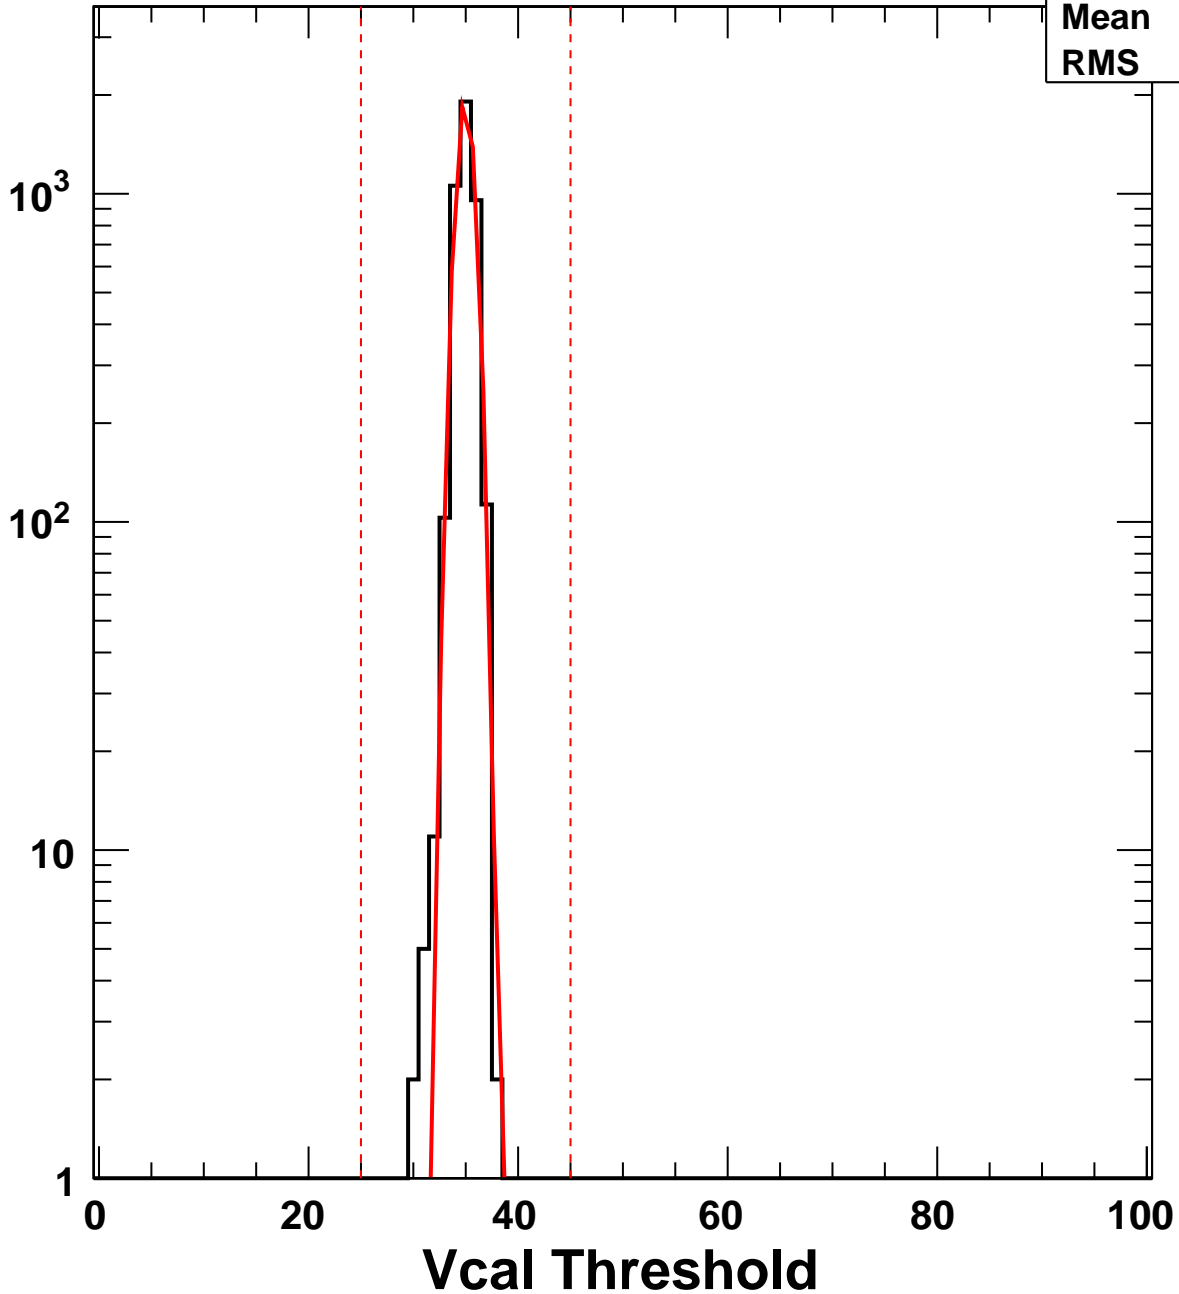

Vcal Threshold Trimmed

VcalThresholdTrimmed_1118

Entries	4160
Mean	34.97
RMS	0.8661

No. of Entries

Vcal Threshold