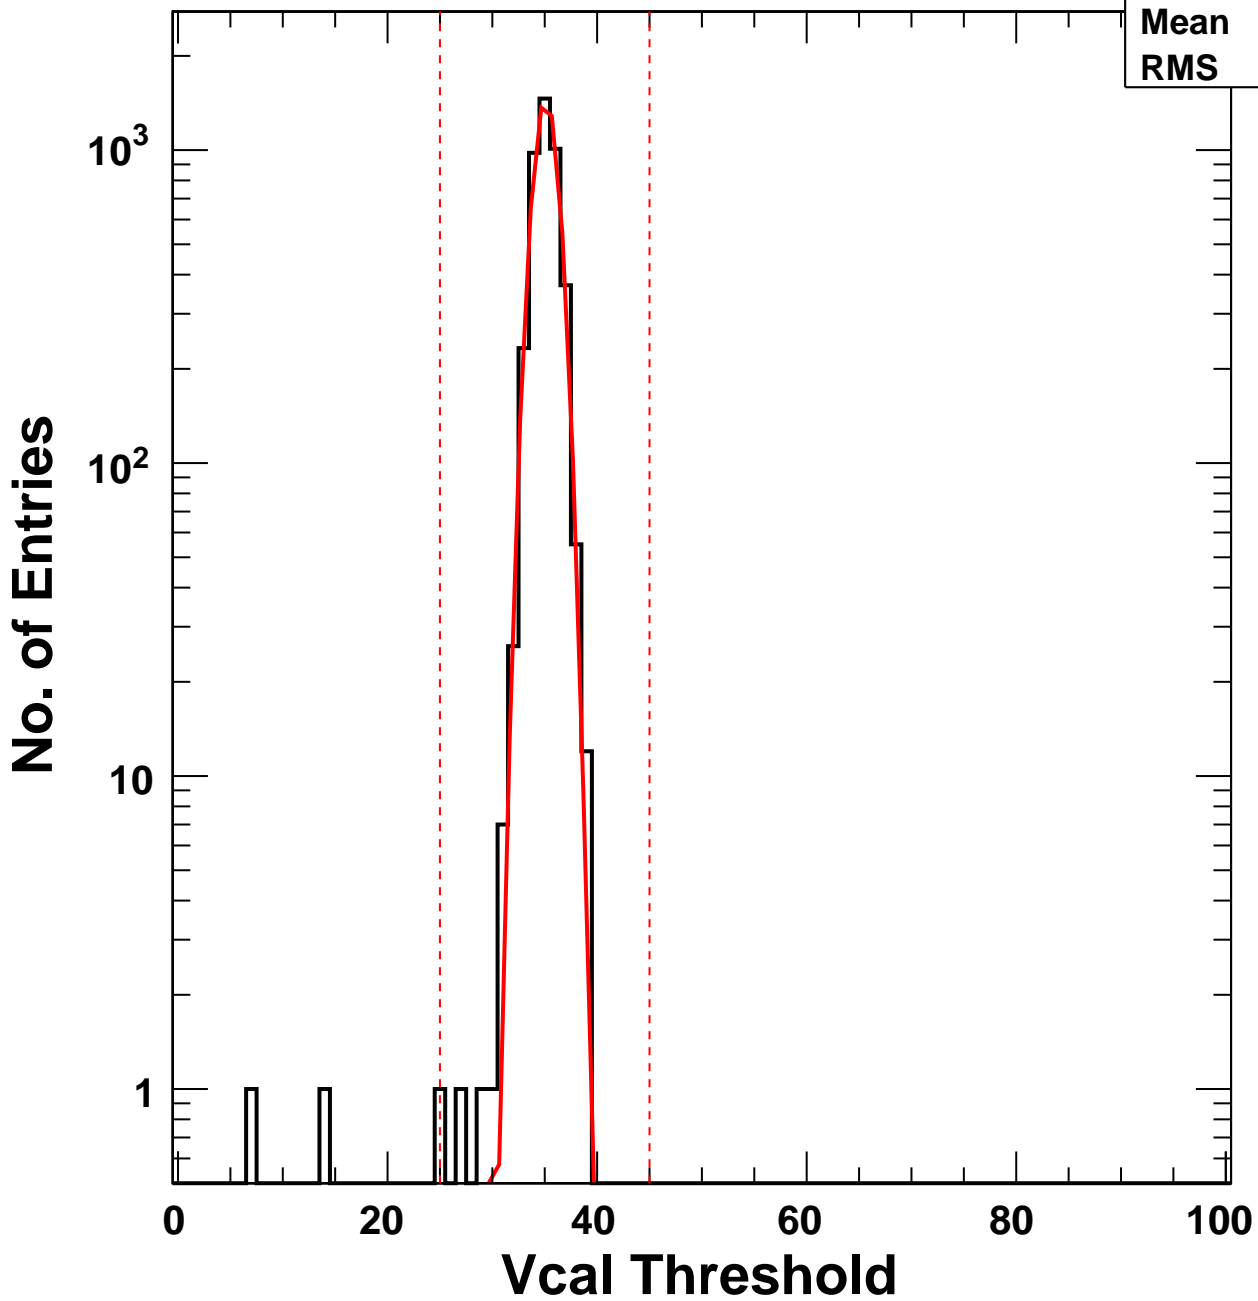

Vcal Threshold Trimmed

VcalThresholdTrimmed_1860	
Entries	4160
Mean	35.08
RMS	1.284