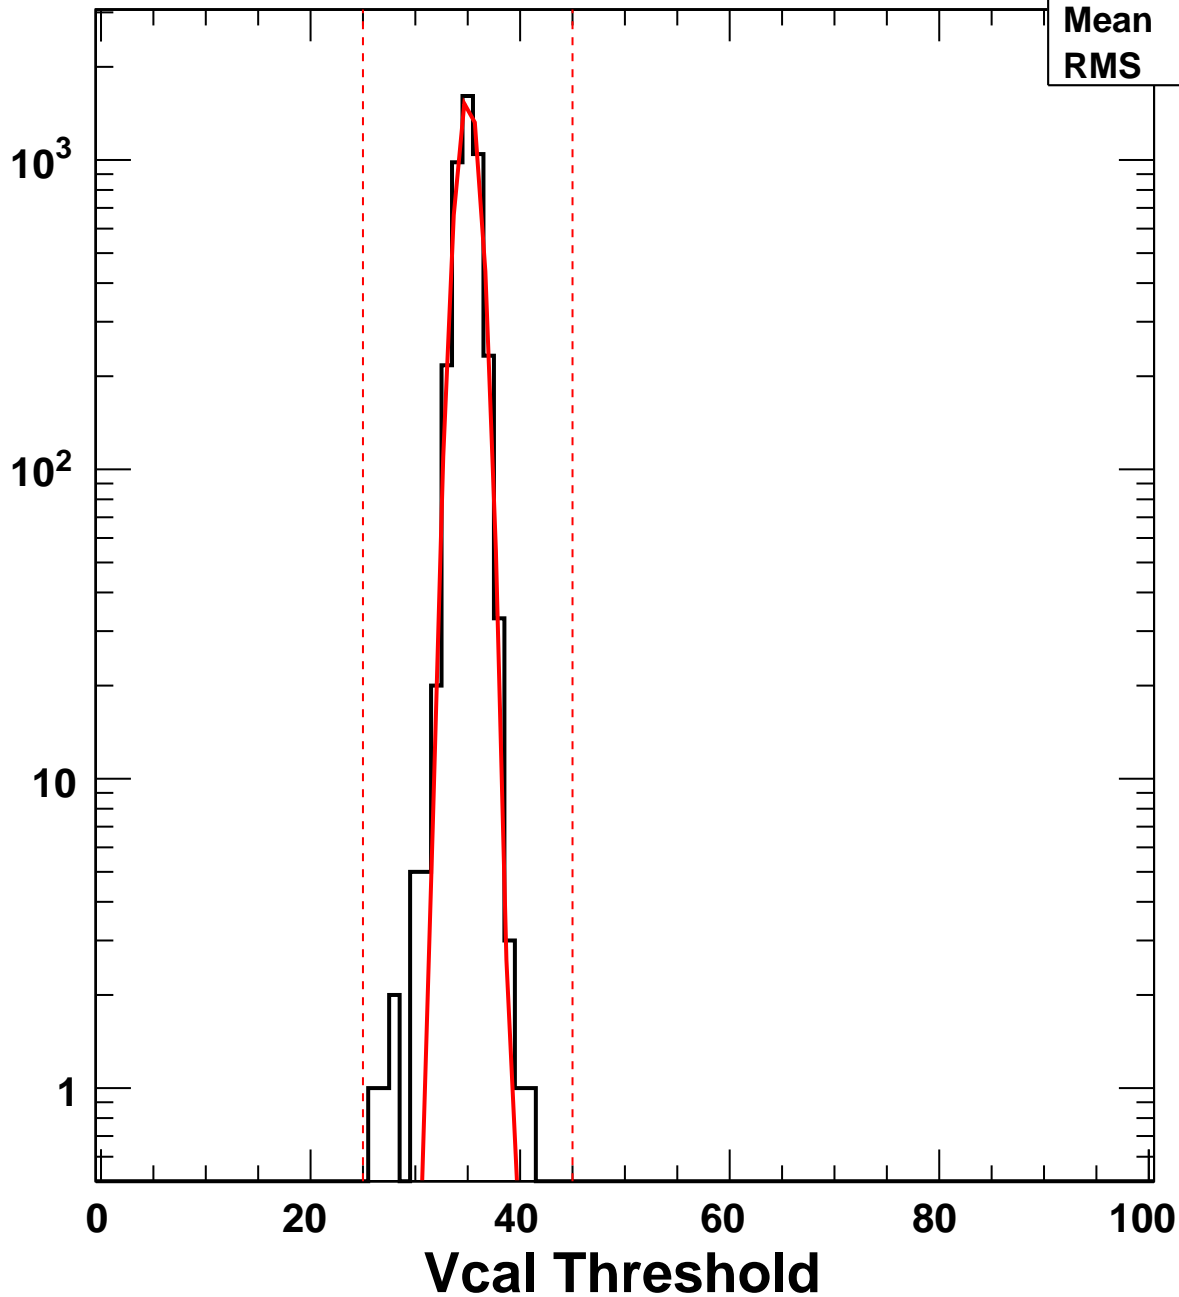

Vcal Threshold Trimmed

No. of Entries

VcalThresholdTrimmed_868	
Entries	4160
Mean	35.02
RMS	1.081