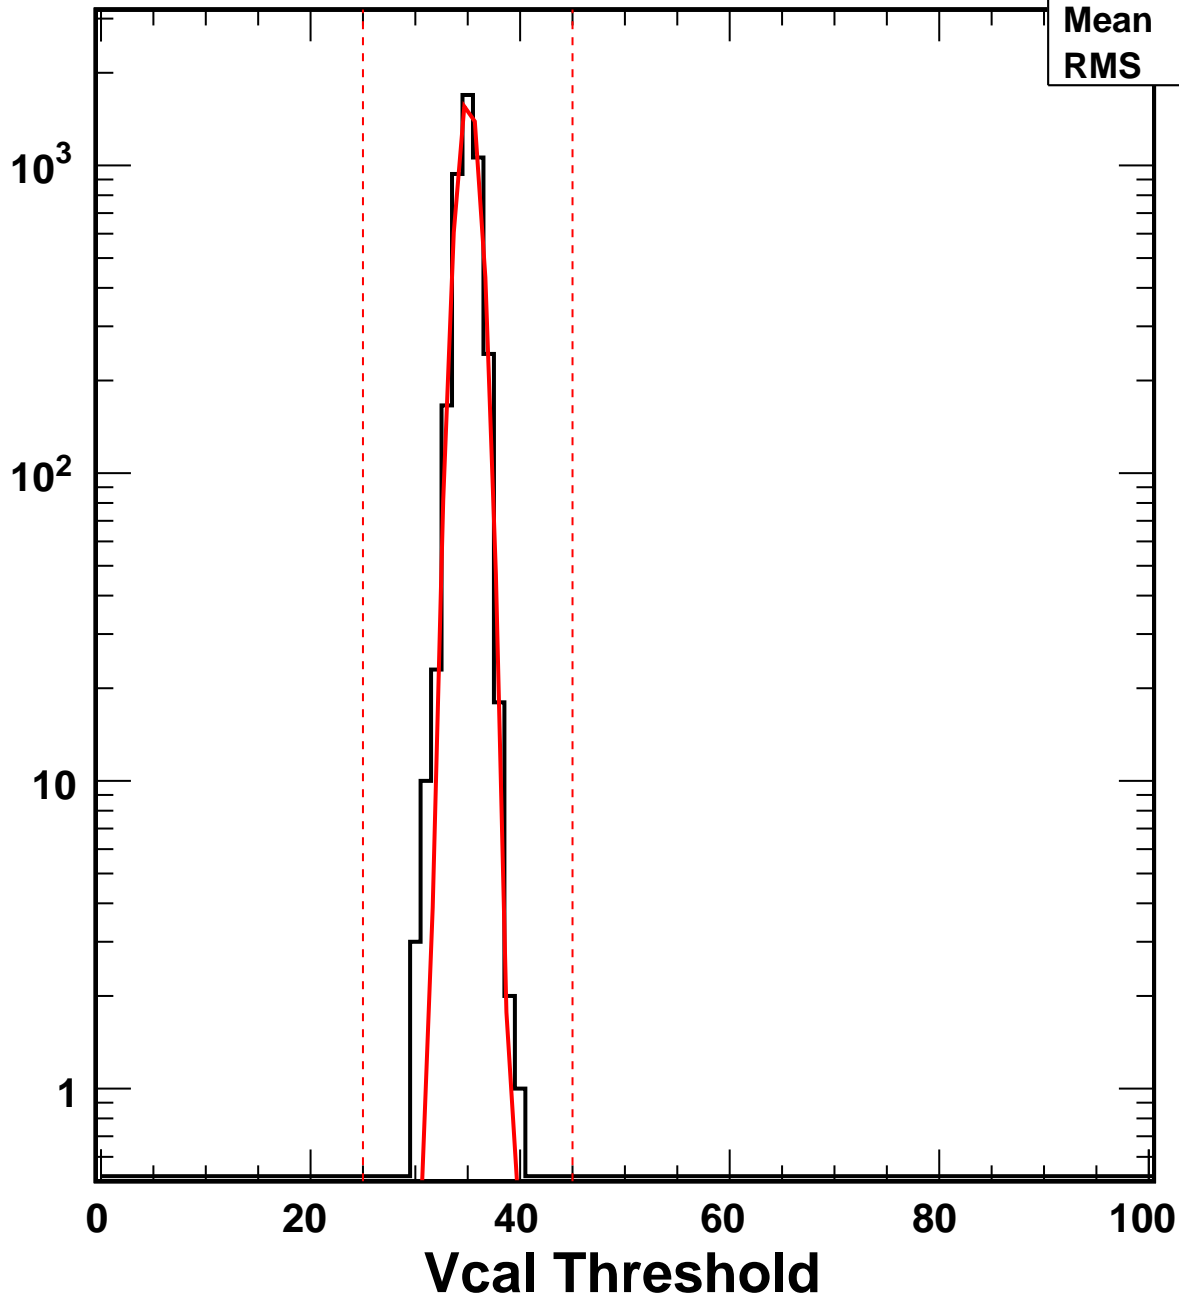

# Vcal Threshold Trimmed

No. of Entries

VcalThresholdTrimmed\_688

Entries 4160

Mean 35.05

RMS 1.015