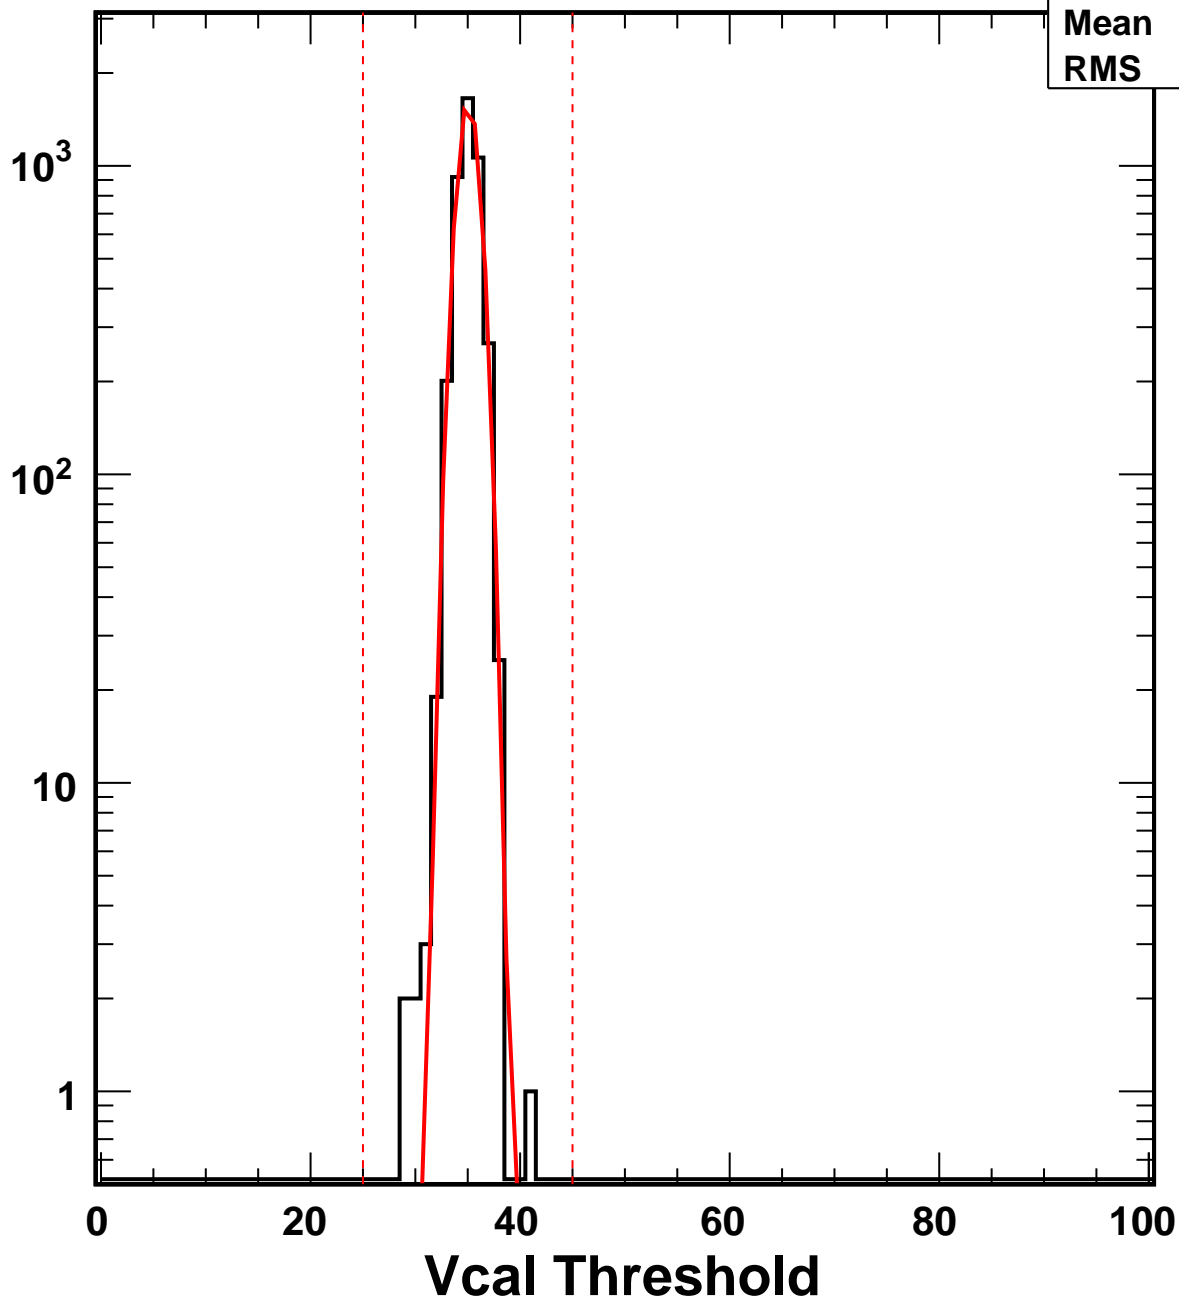

# Vcal Threshold Trimmed

No. of Entries

VcalThresholdTrimmed\_598

Entries 4160

Mean 35.06

RMS 1.033