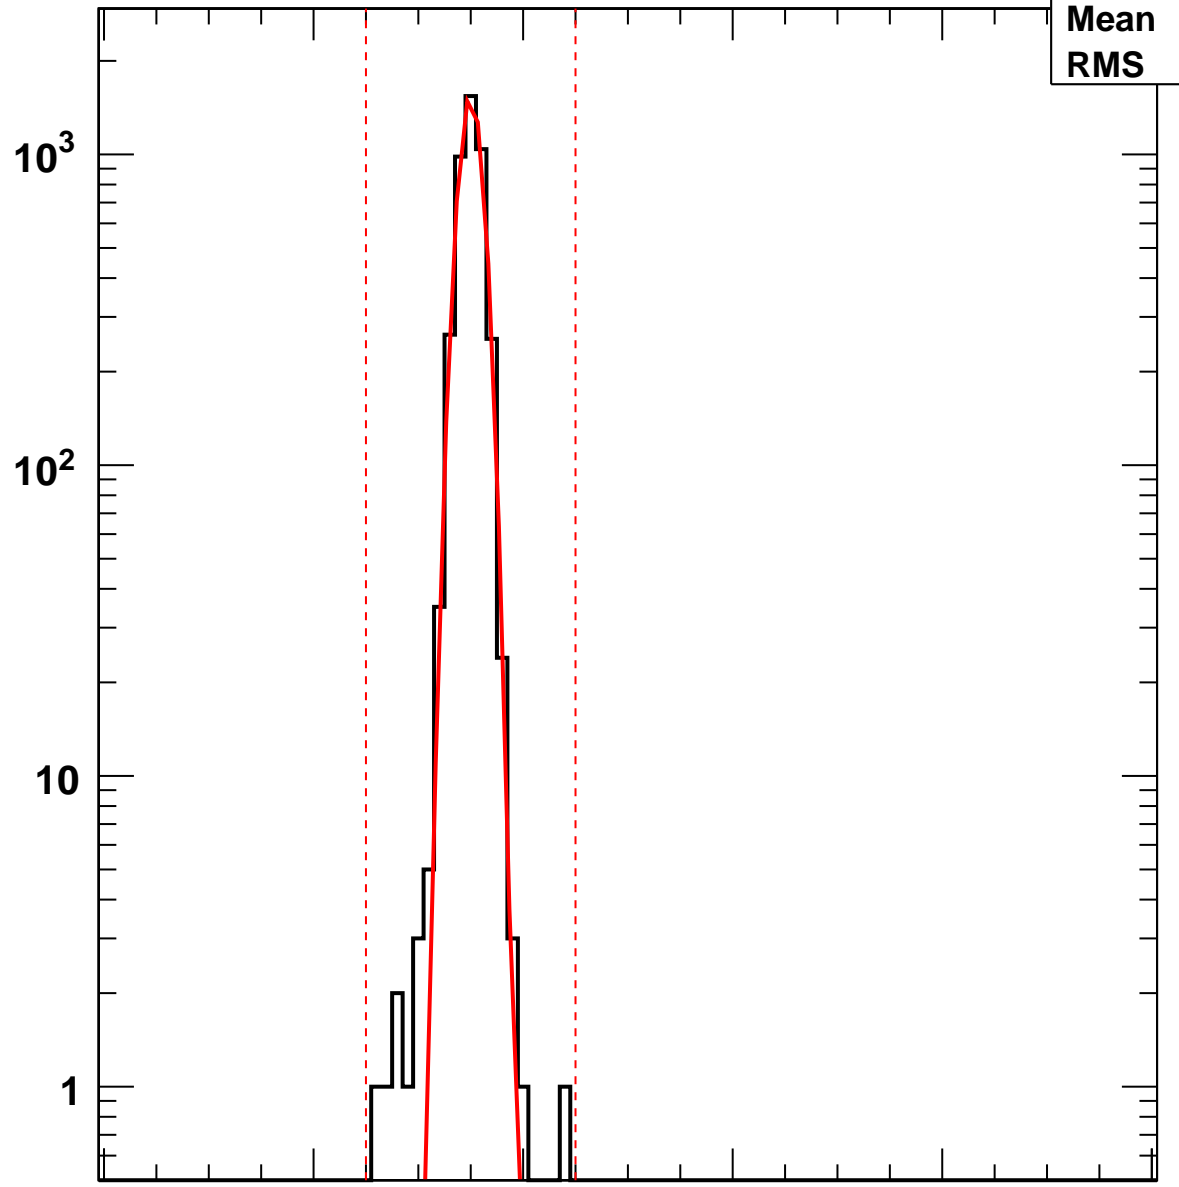

Vcal Threshold Trimmed

VcalThresholdTrimmed_1453

Entries	4160
Mean	34.99
RMS	1.12

No. of Entries

0 20 40 60 80 100

Vcal Threshold