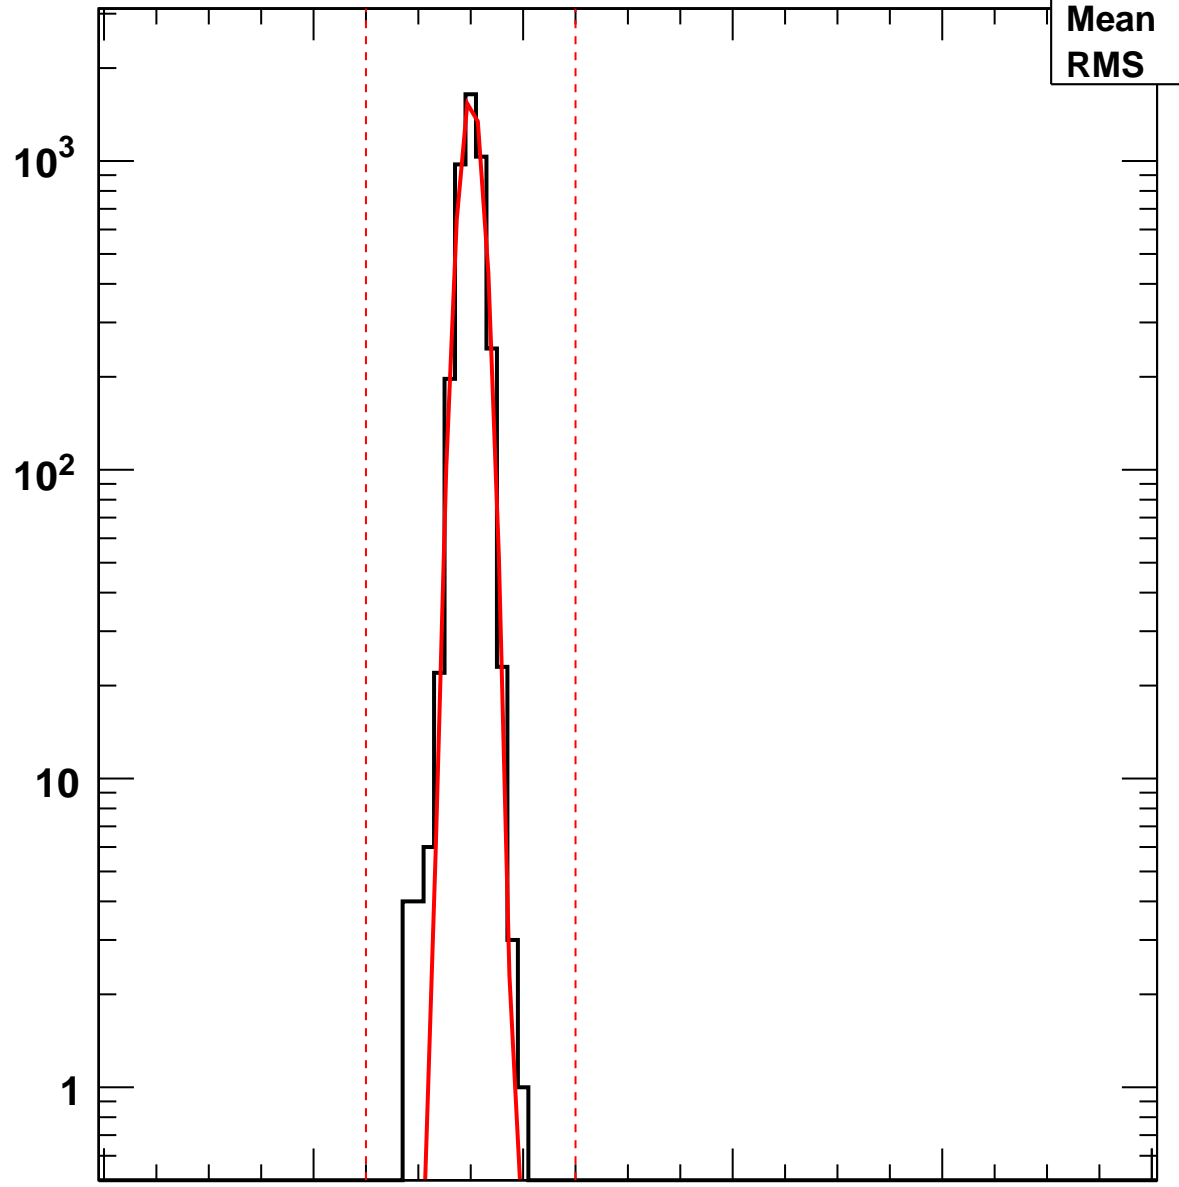

Vcal Threshold Trimmed

VcalThresholdTrimmed_1363

Entries	4160
Mean	35.03
RMS	1.051

No. of Entries

0 20 40 60 80 100

Vcal Threshold